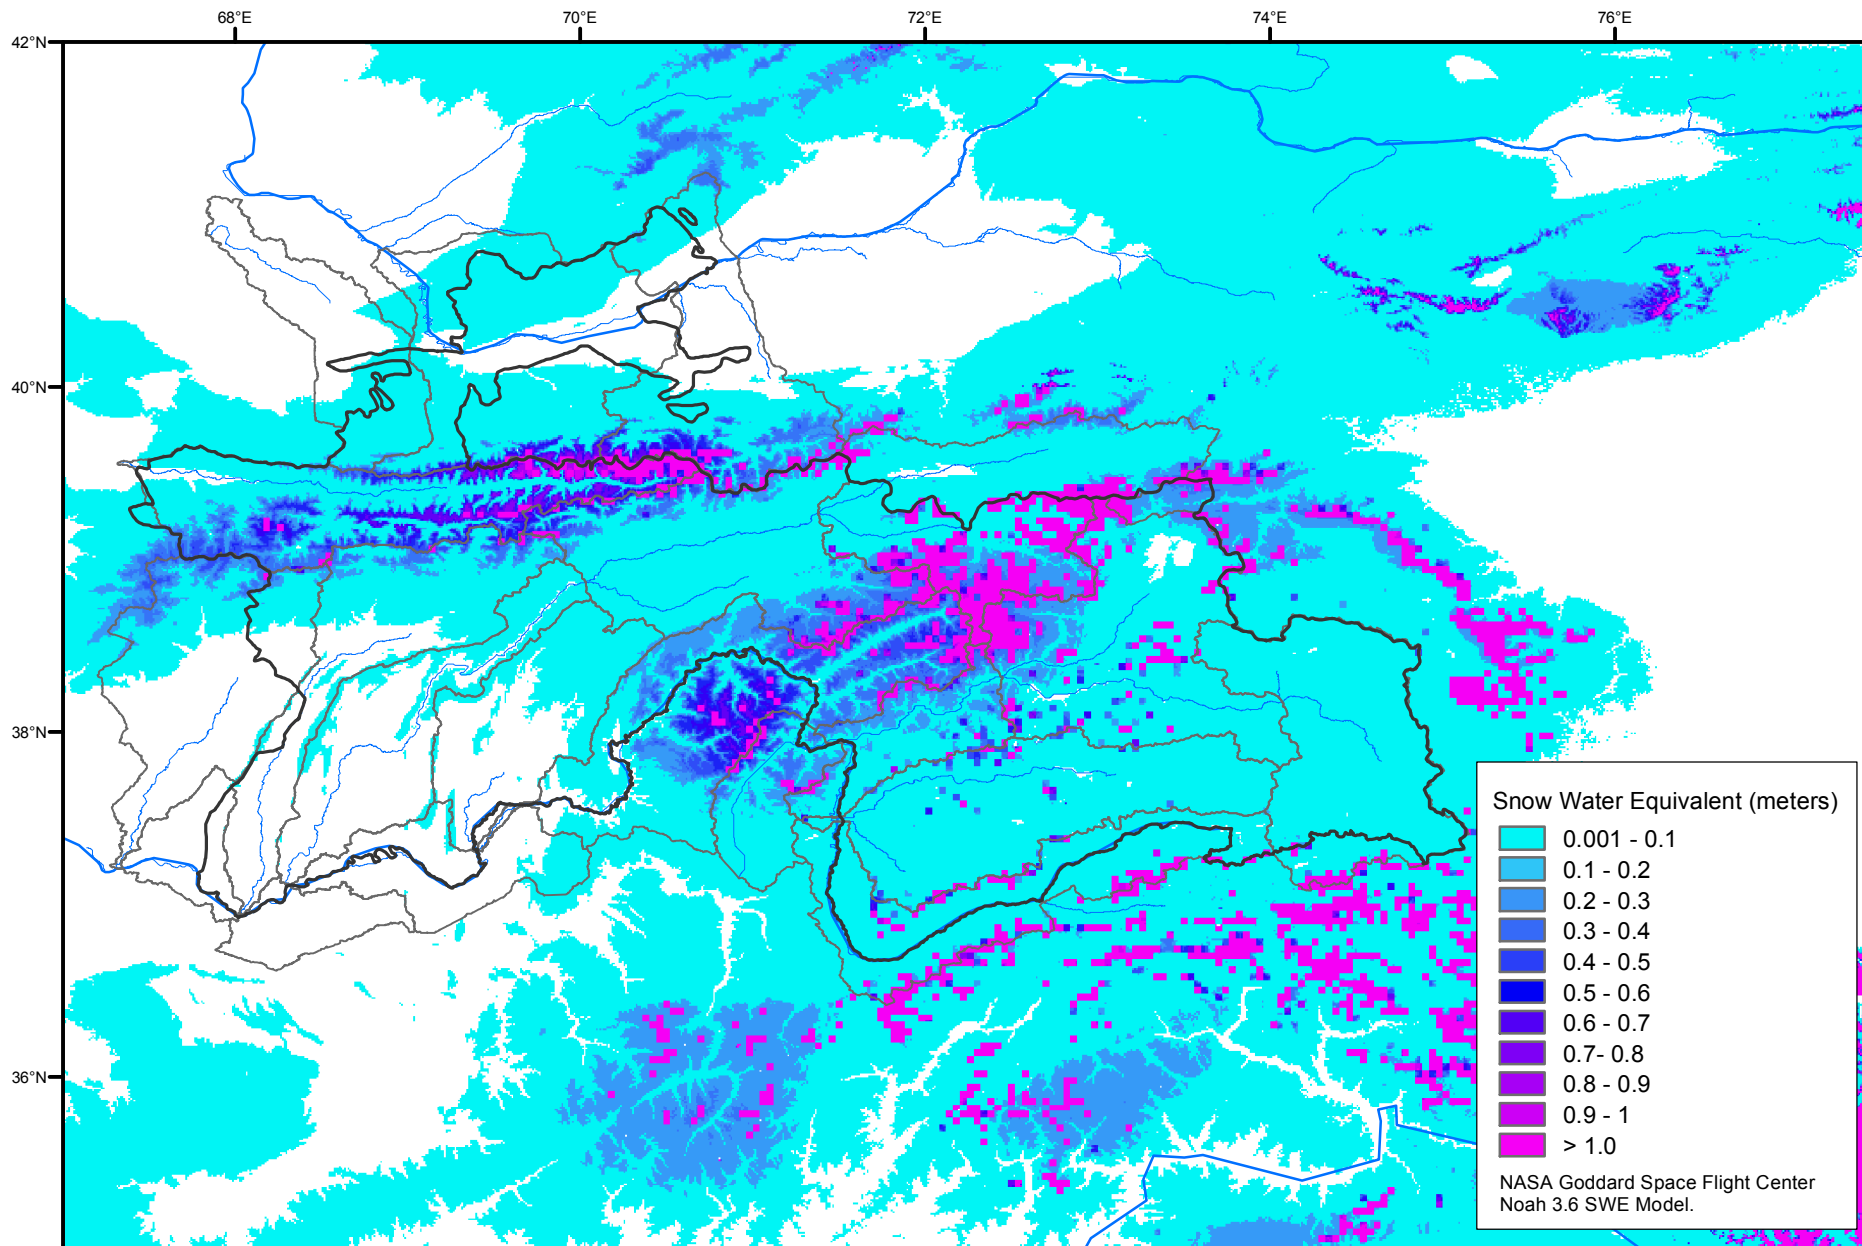

Snow Water Equivalent by Basin

November 22, 2006

Map created by USGS/EROS