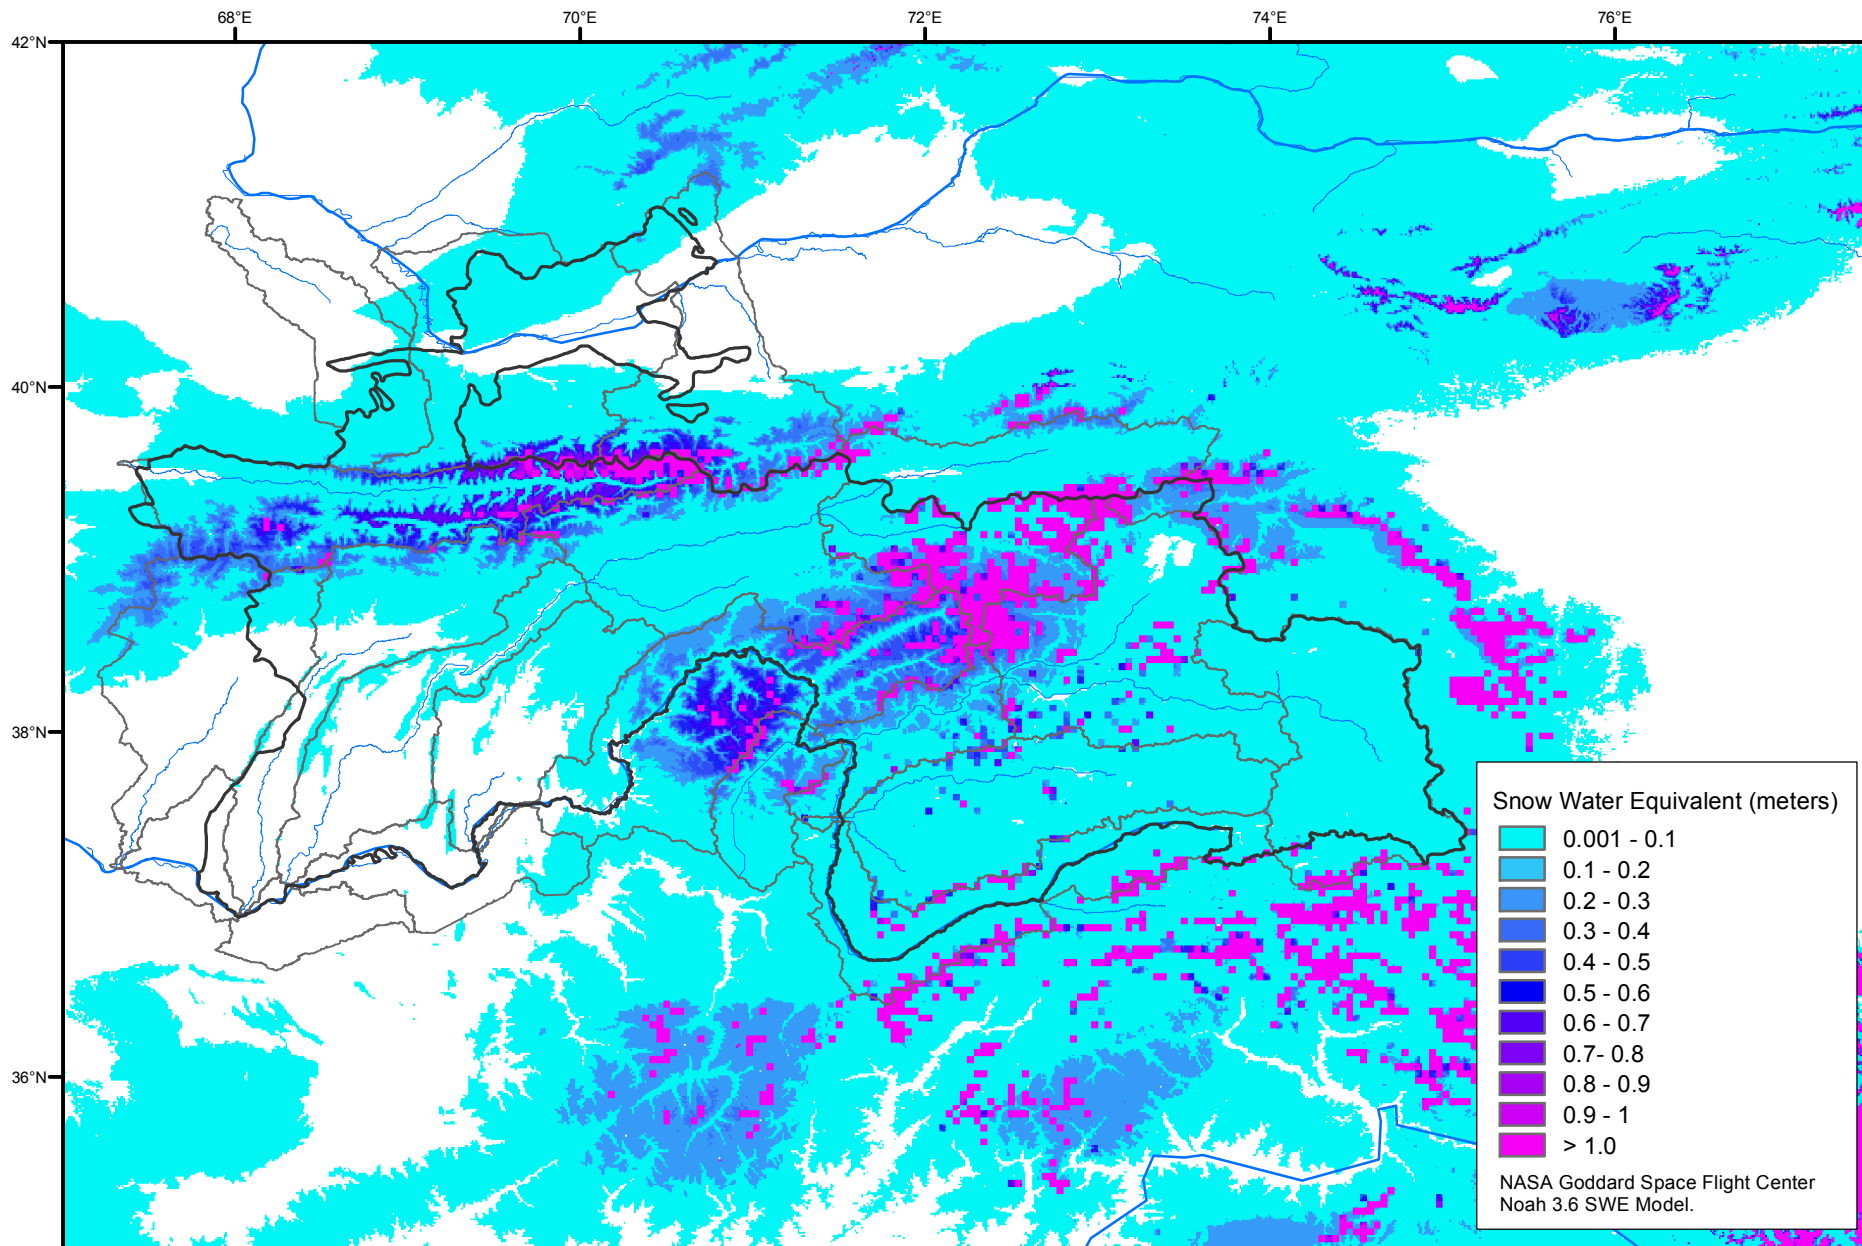

Snow Water Equivalent by Basin

November 23, 2006

Map created by USGS/EROS