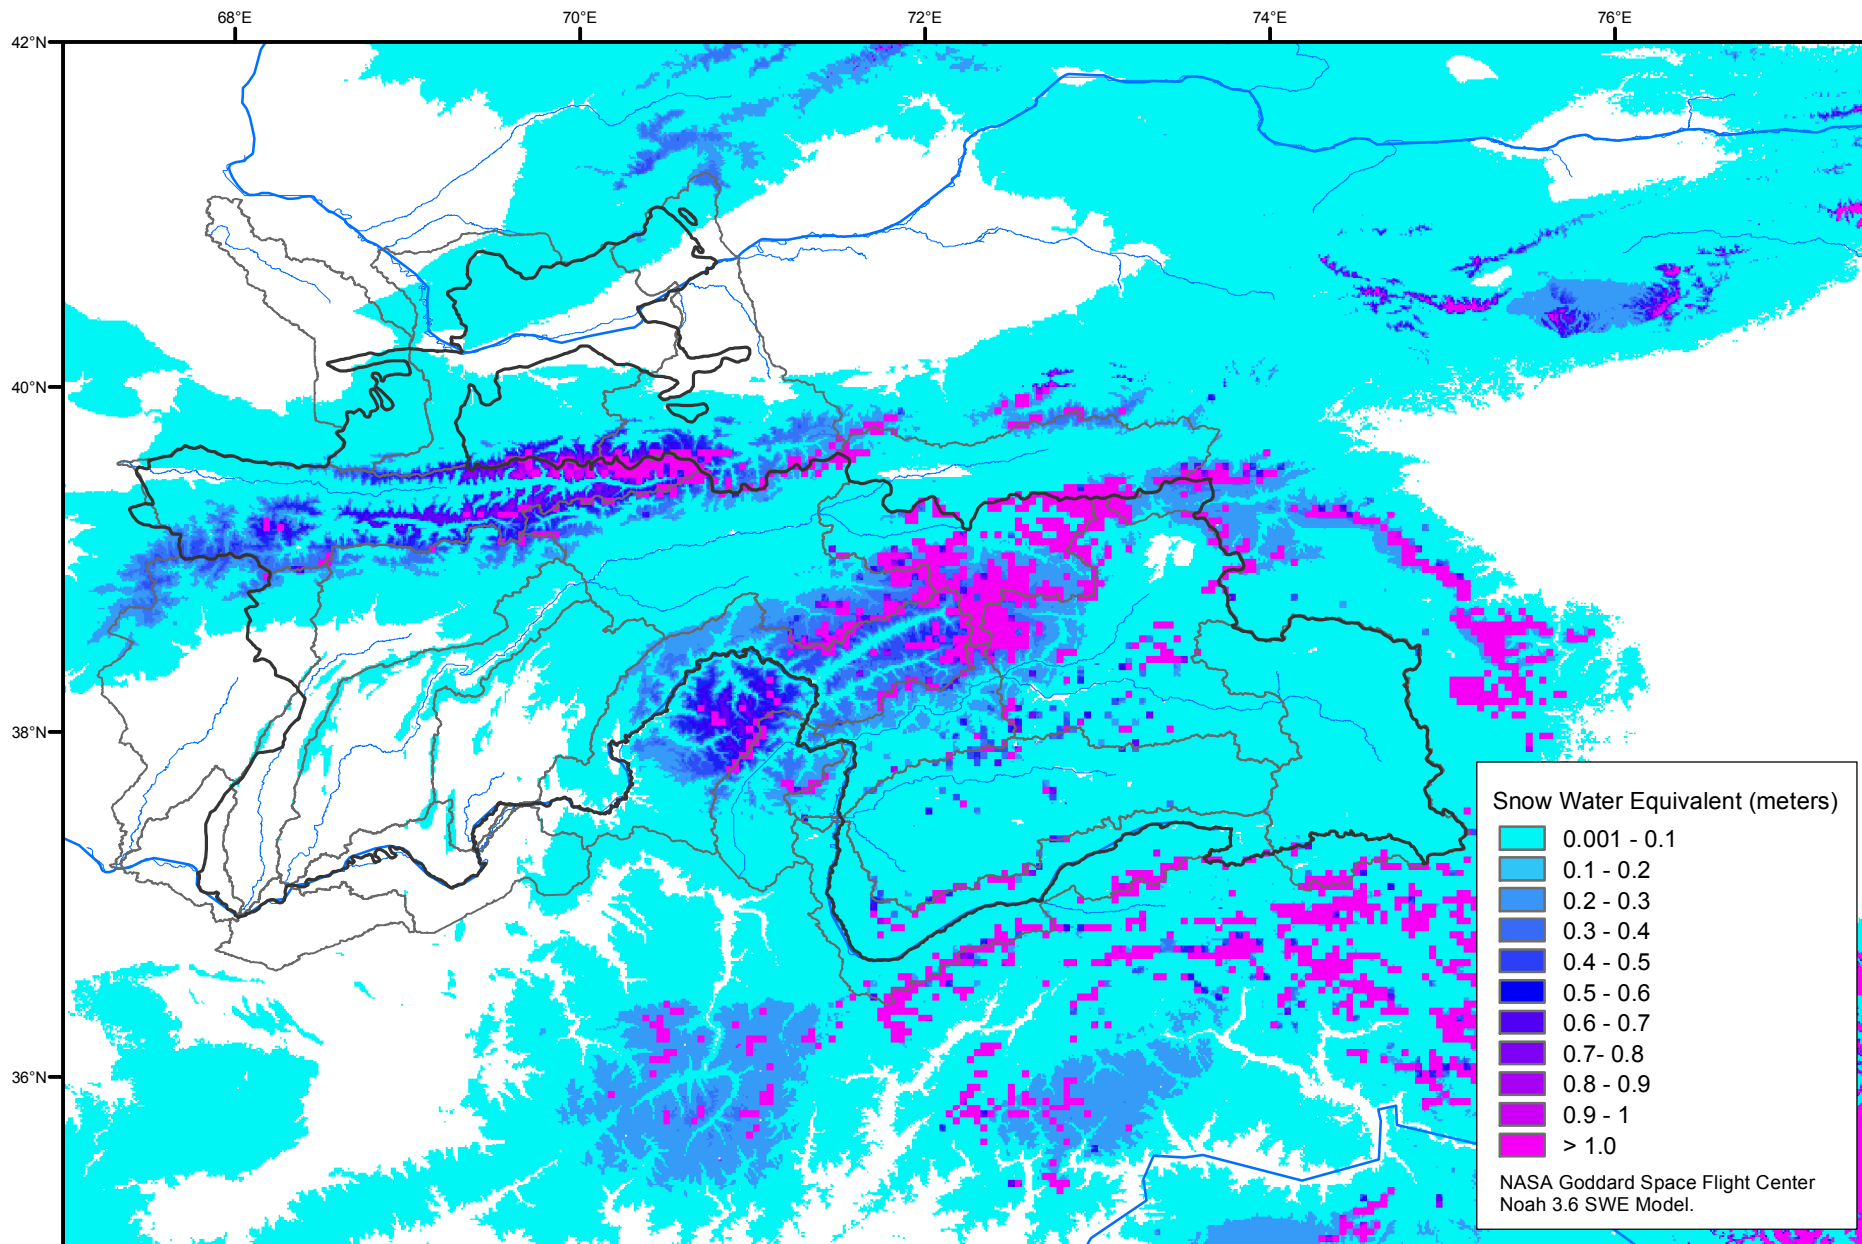

Snow Water Equivalent by Basin

November 24, 2006

Map created by USGS/EROS