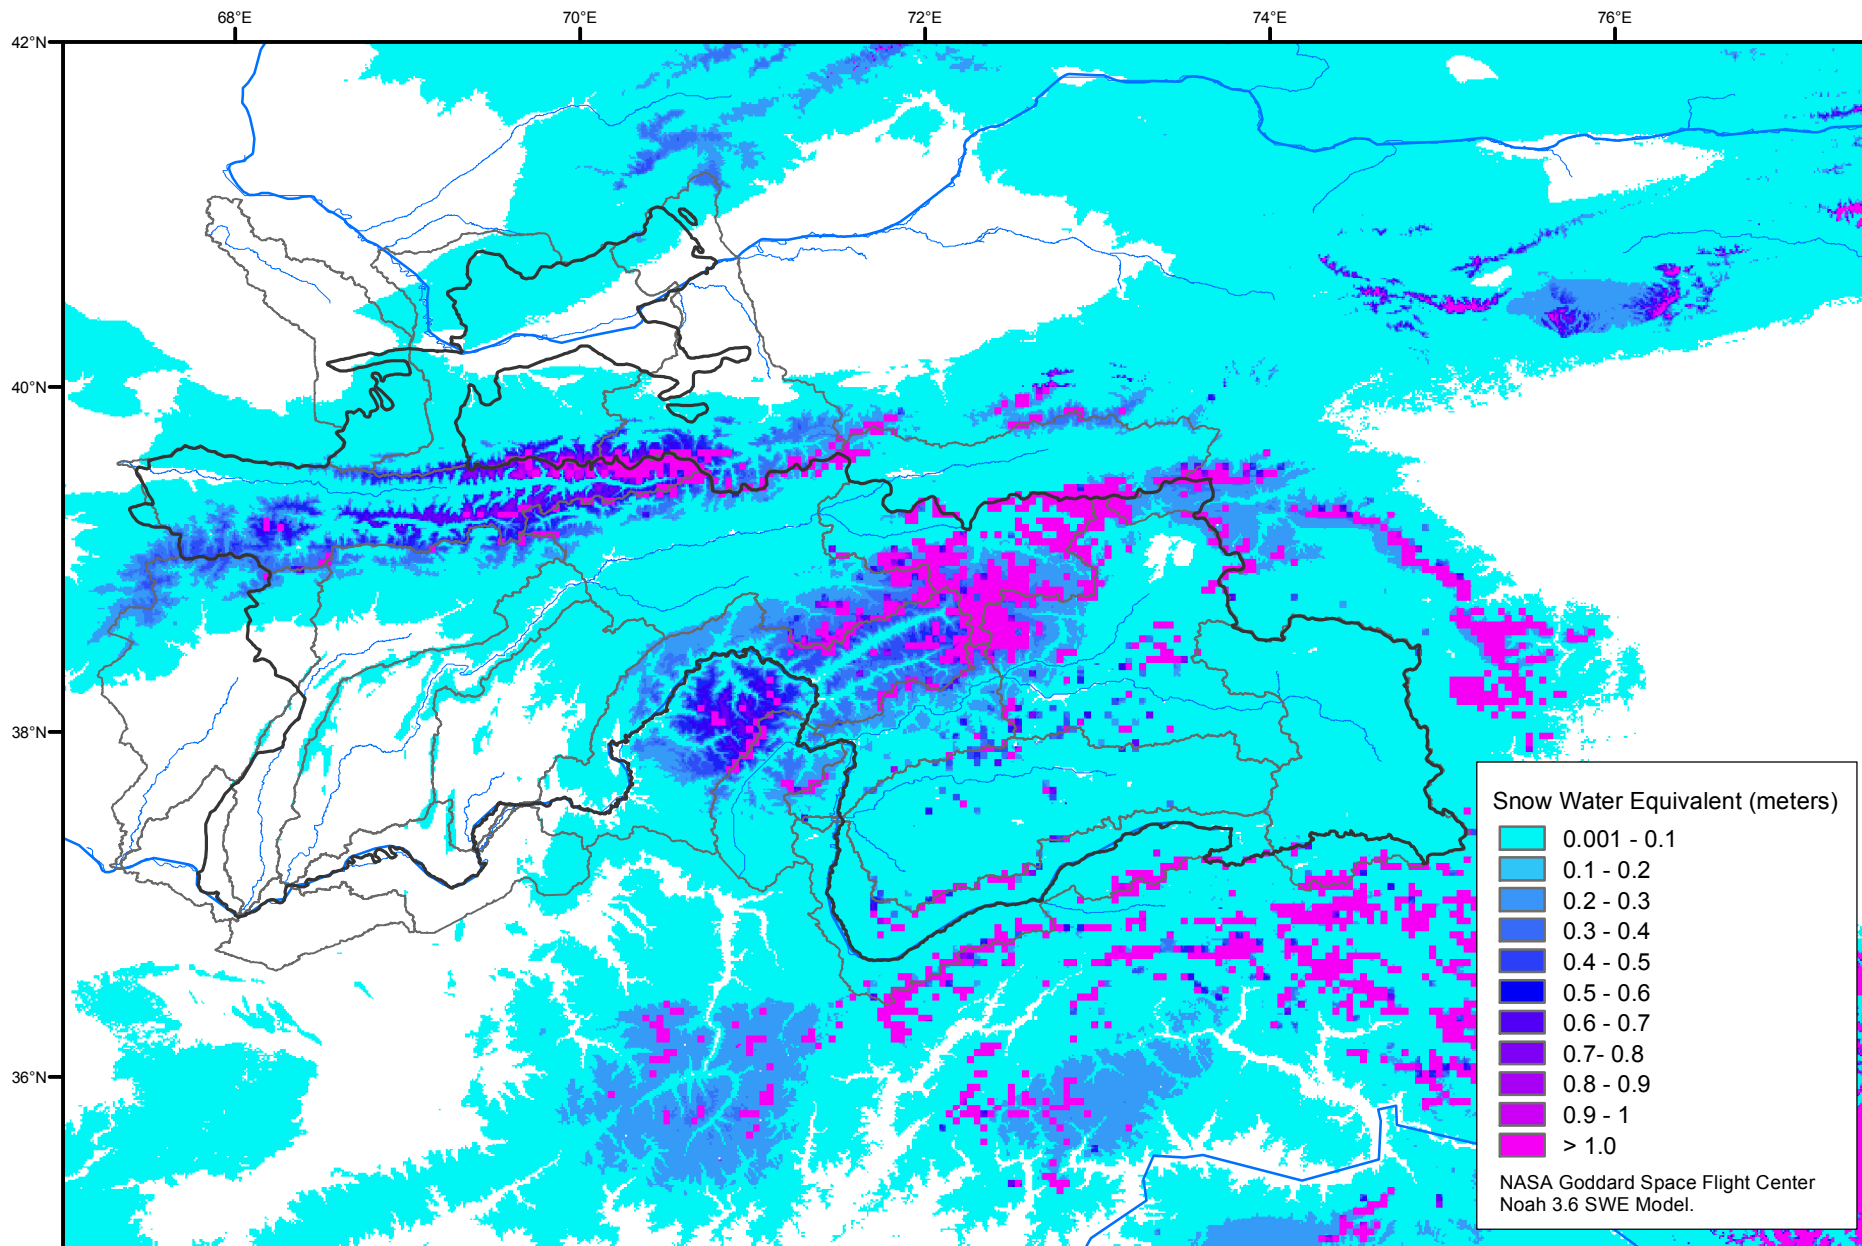

# Snow Water Equivalent by Basin

November 25, 2006

Map created by USGS/EROS