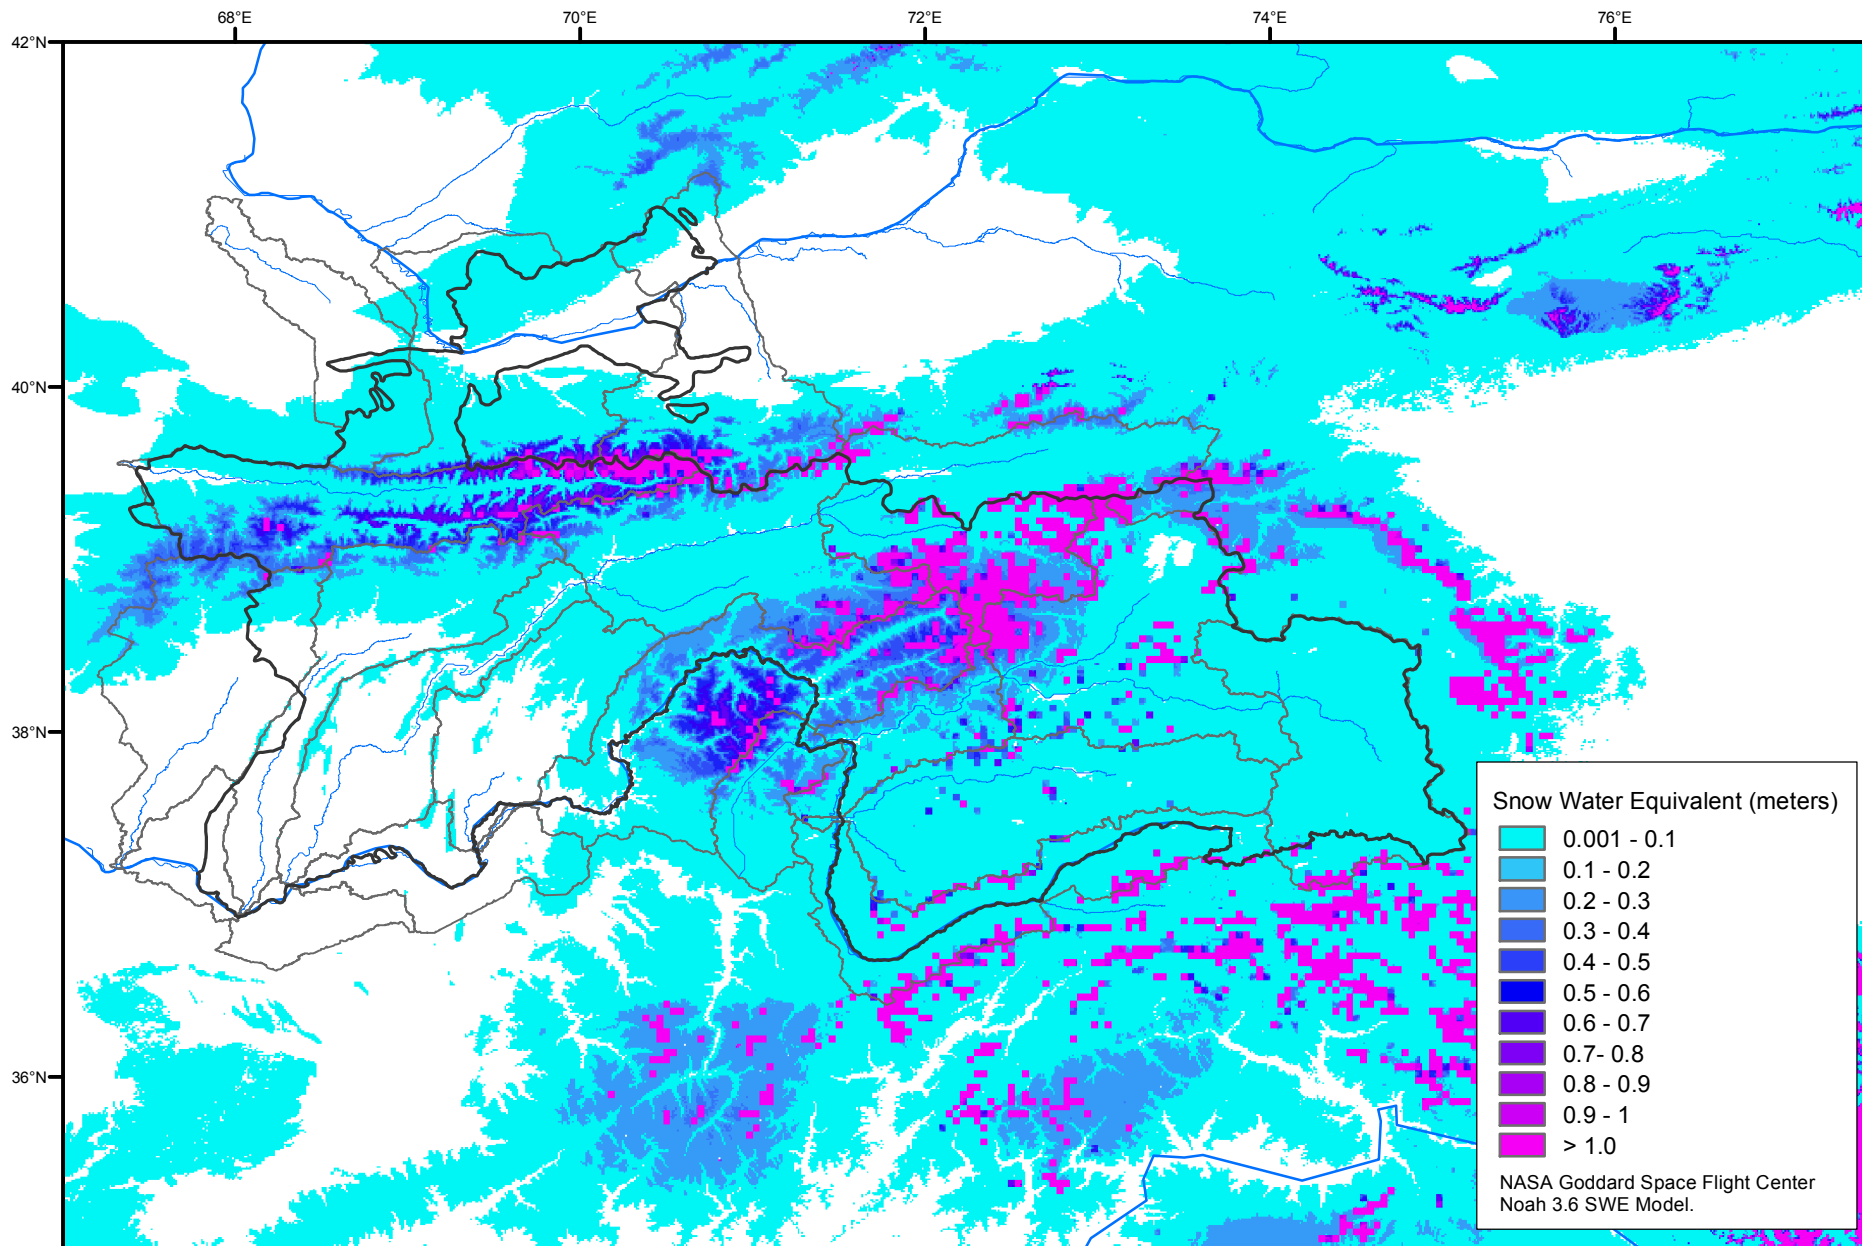

Snow Water Equivalent by Basin

November 26, 2006

Map created by USGS/EROS