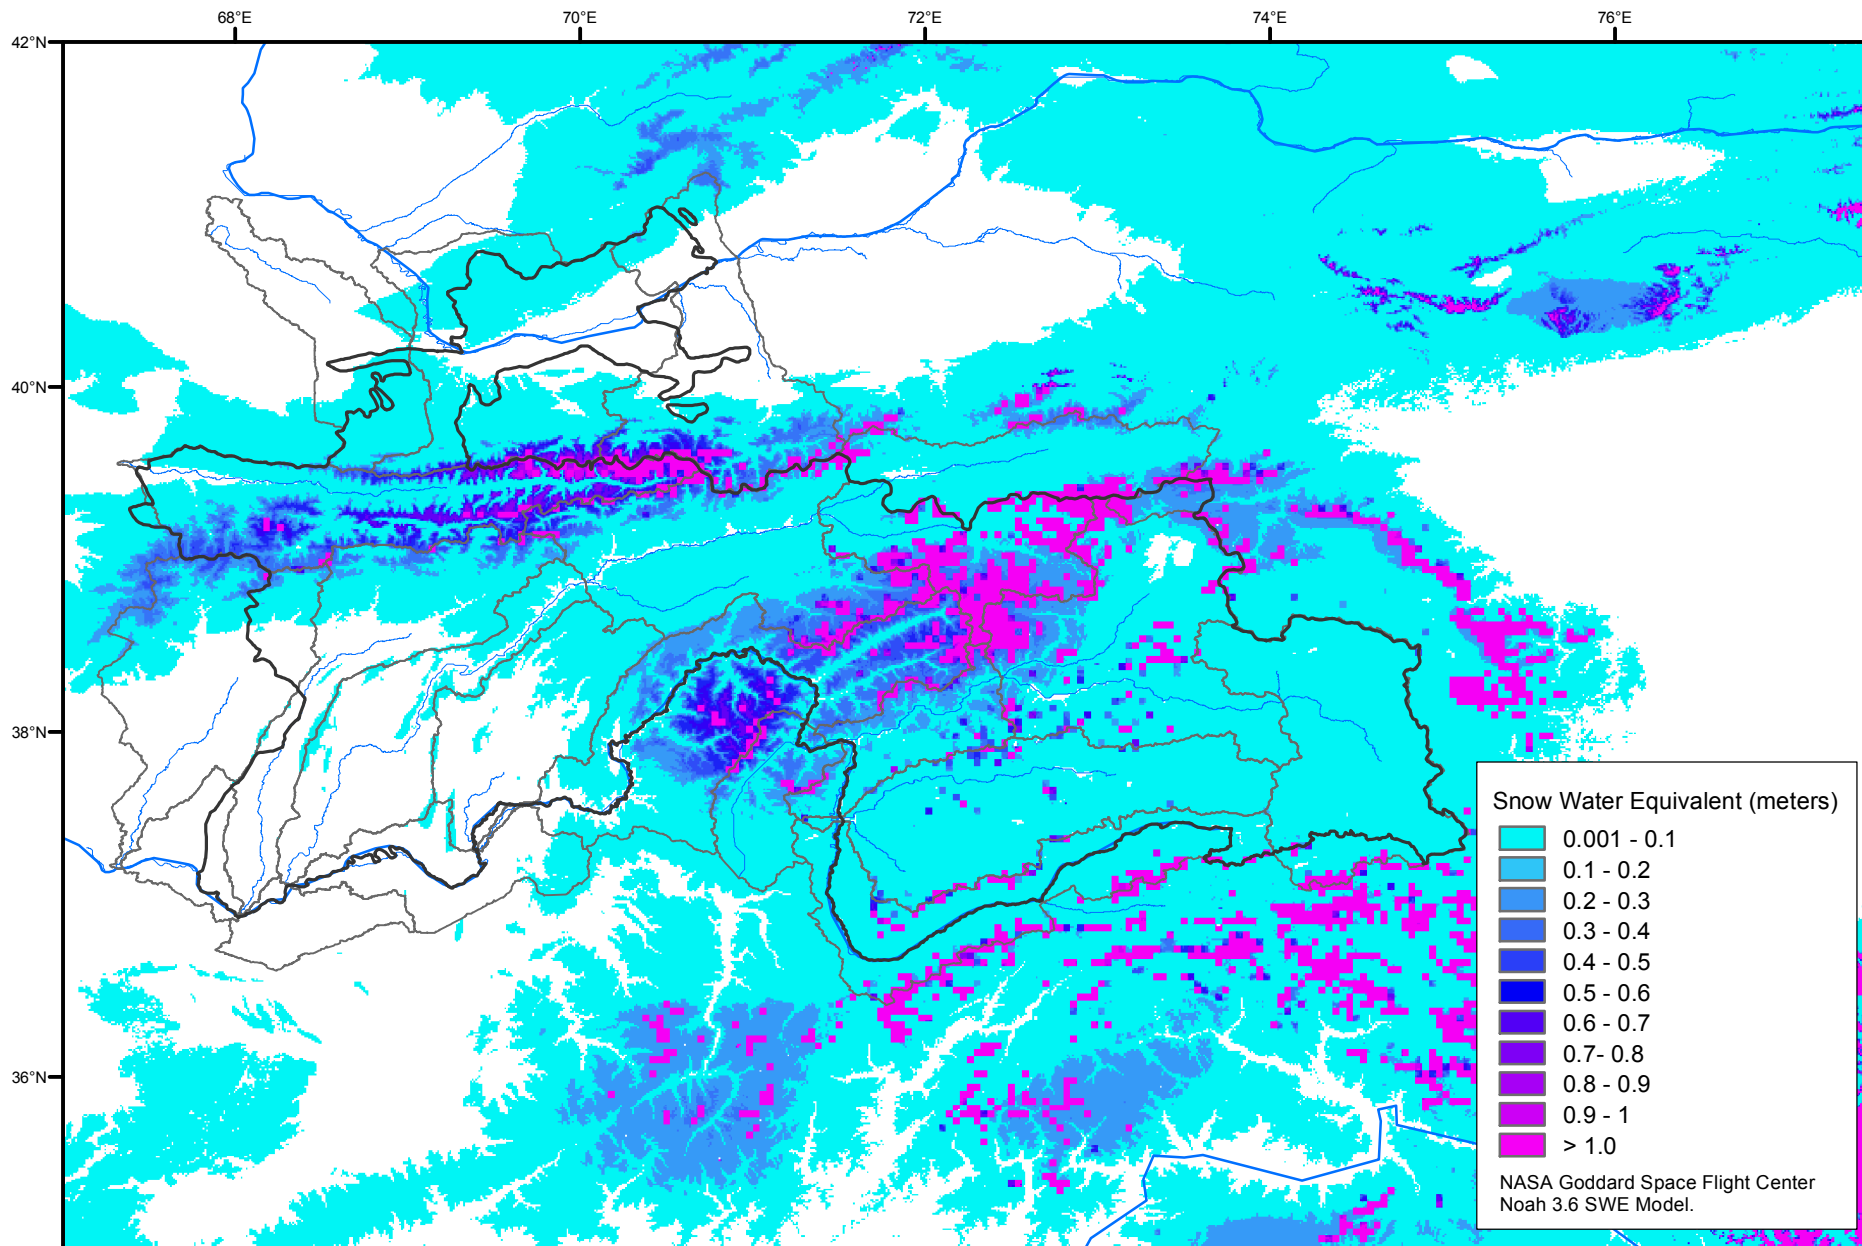

Snow Water Equivalent by Basin

November 27, 2006

Map created by USGS/EROS