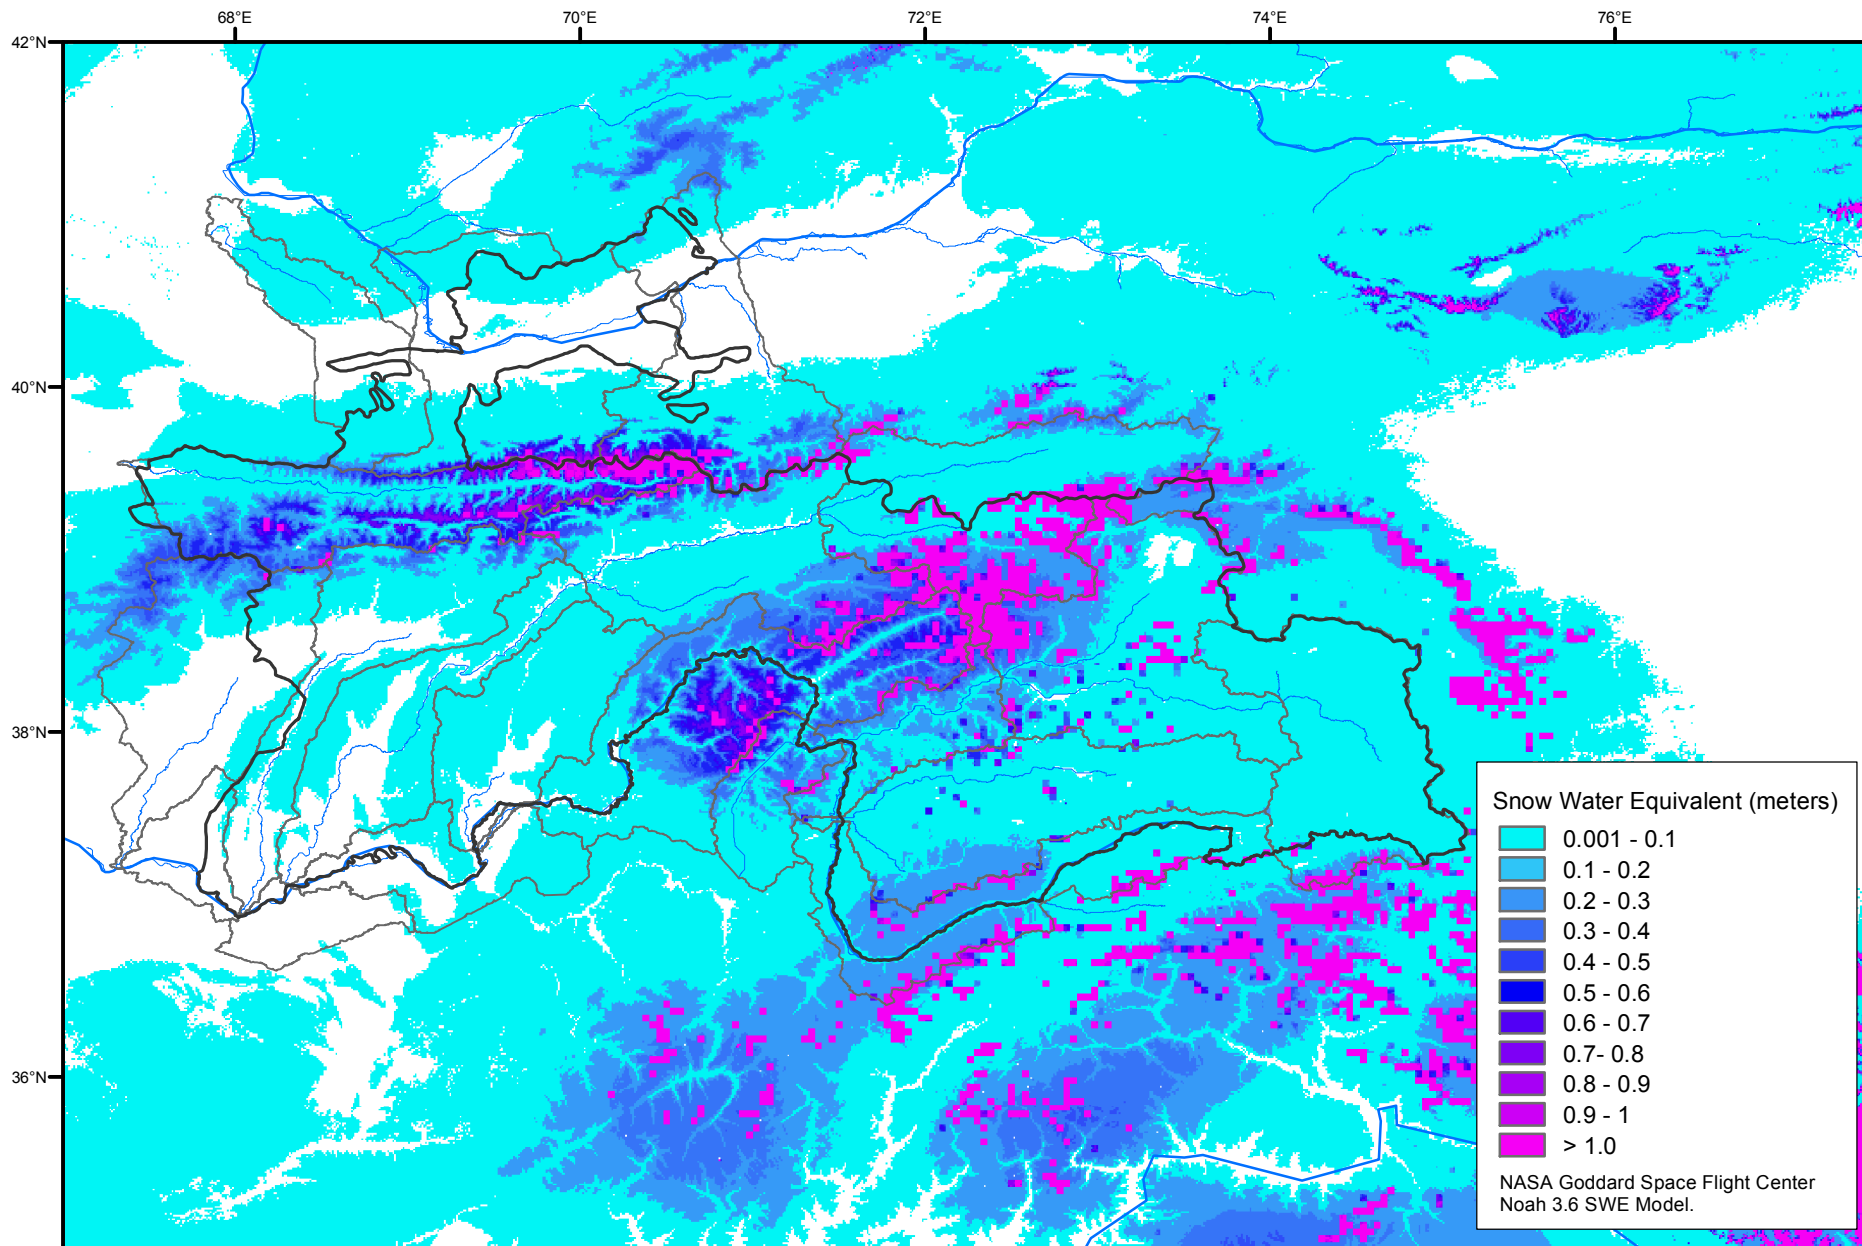

Snow Water Equivalent by Basin

December 14, 2006

Map created by USGS/EROS