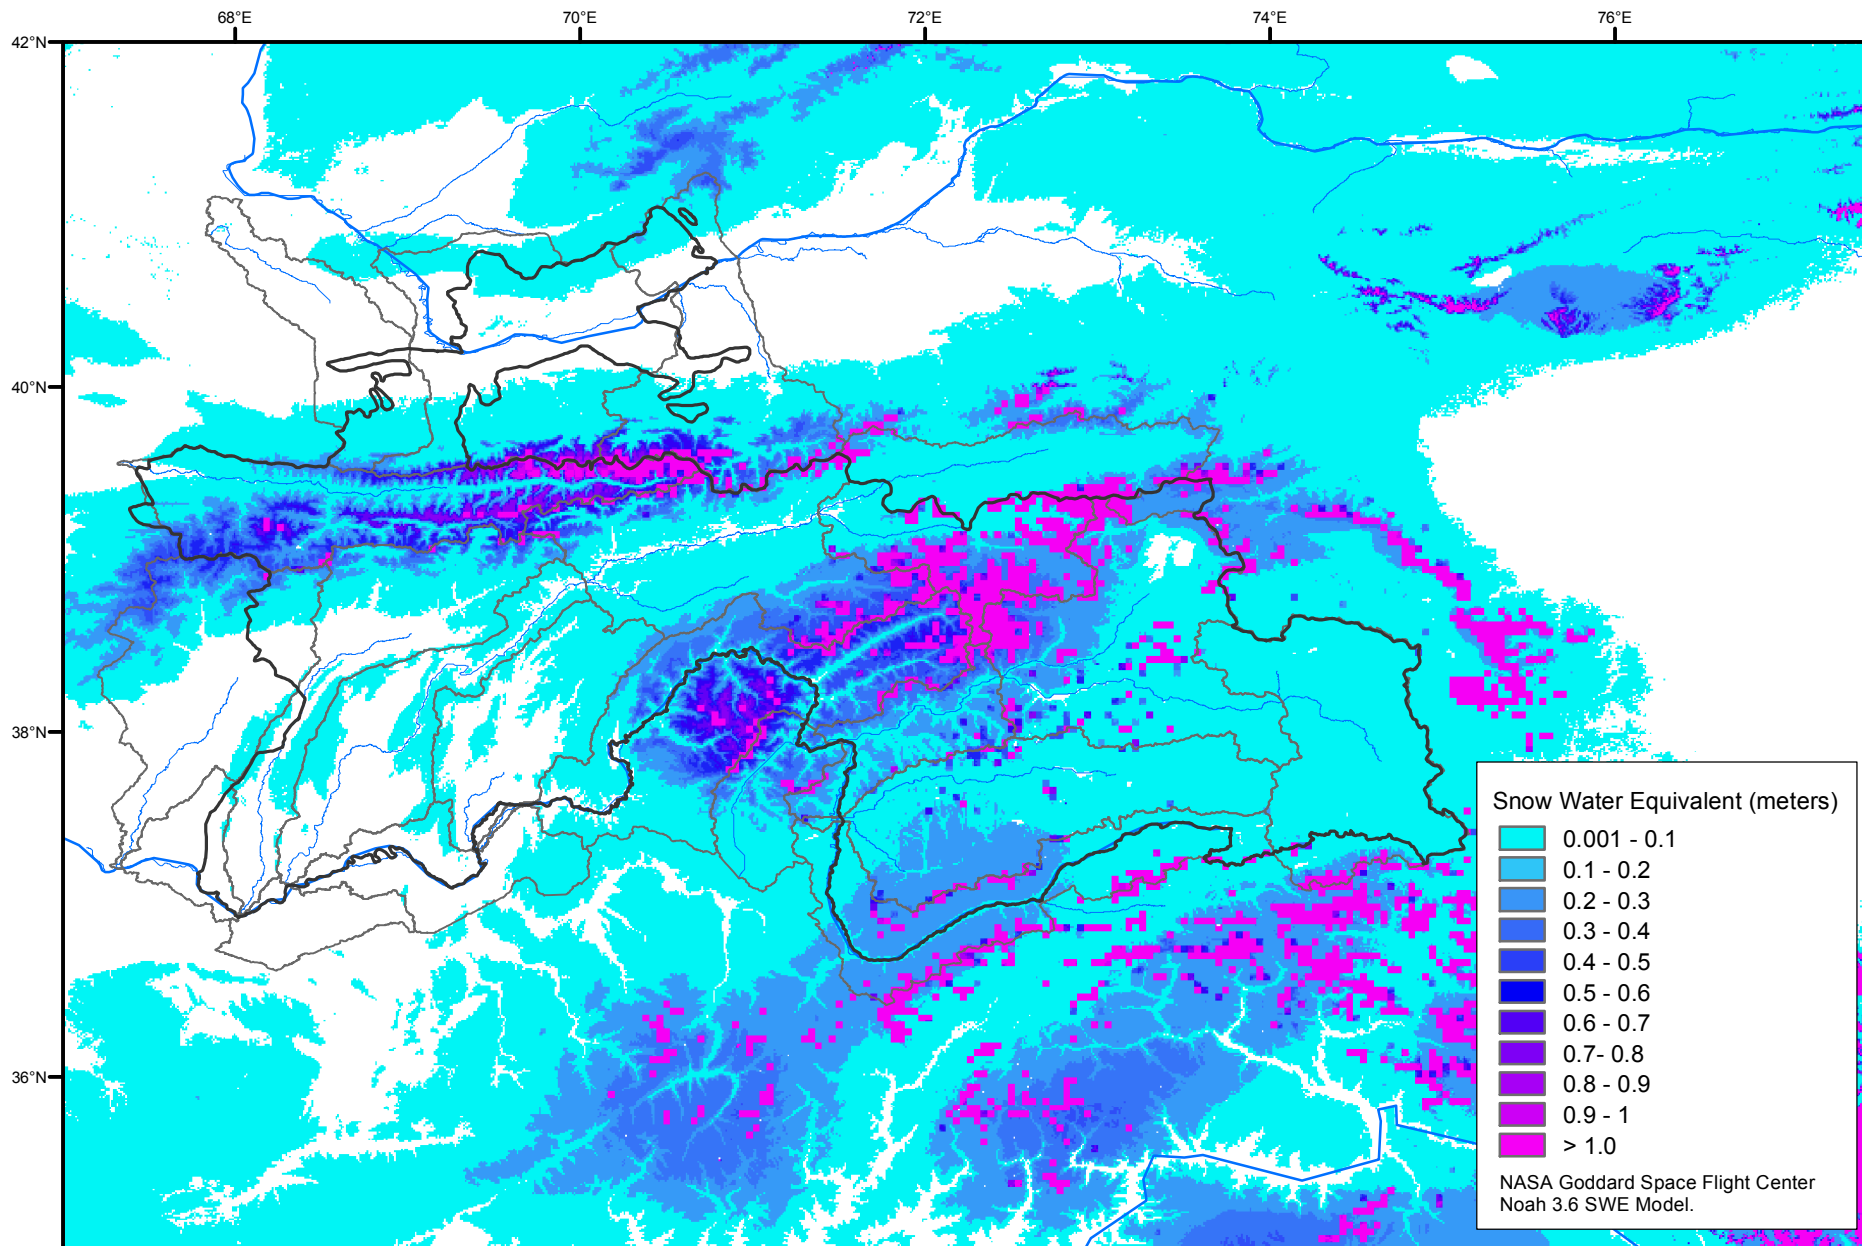

Snow Water Equivalent by Basin

December 18, 2006

Map created by USGS/EROS