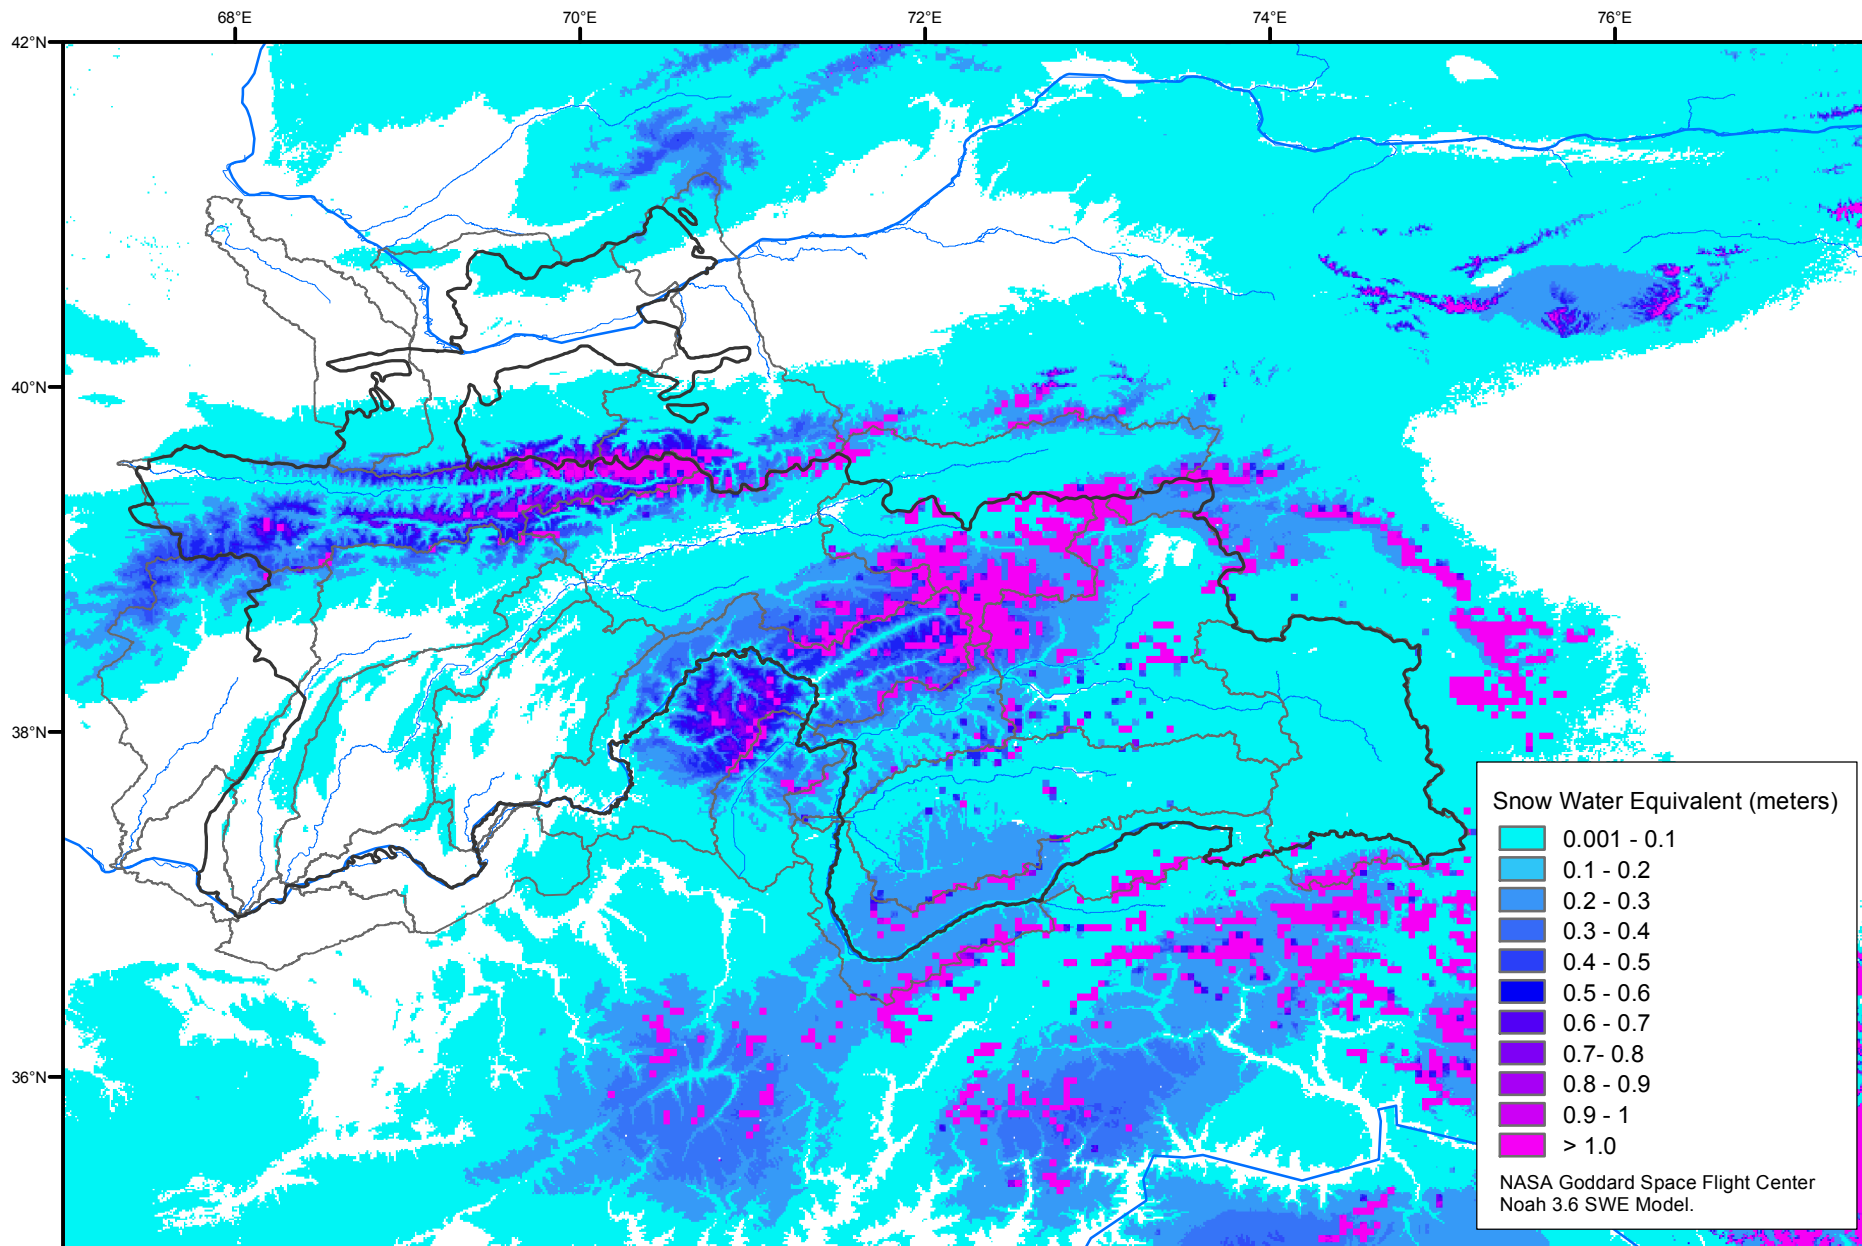

Snow Water Equivalent by Basin

December 19, 2006

Map created by USGS/EROS