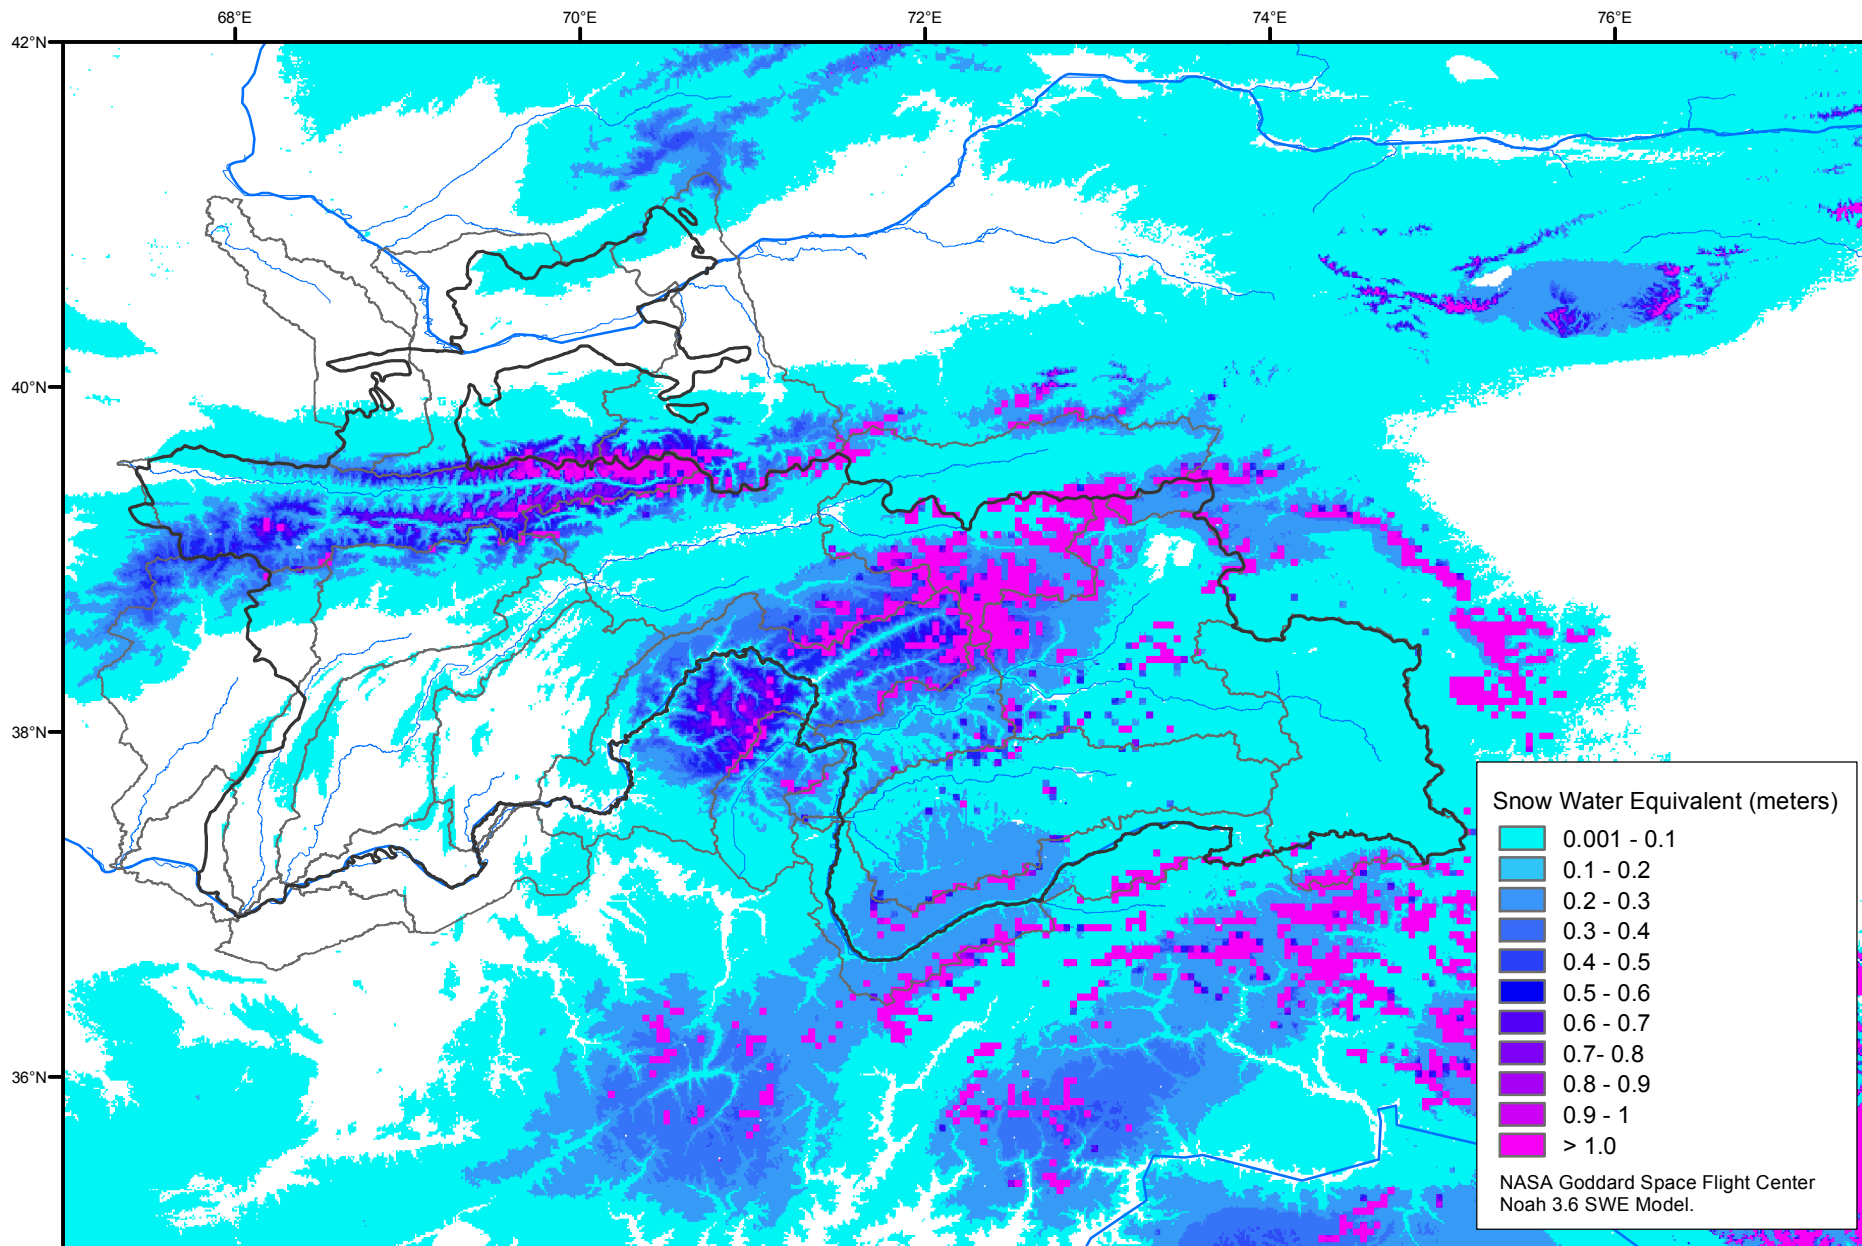

Snow Water Equivalent by Basin

December 22, 2006

Map created by USGS/EROS