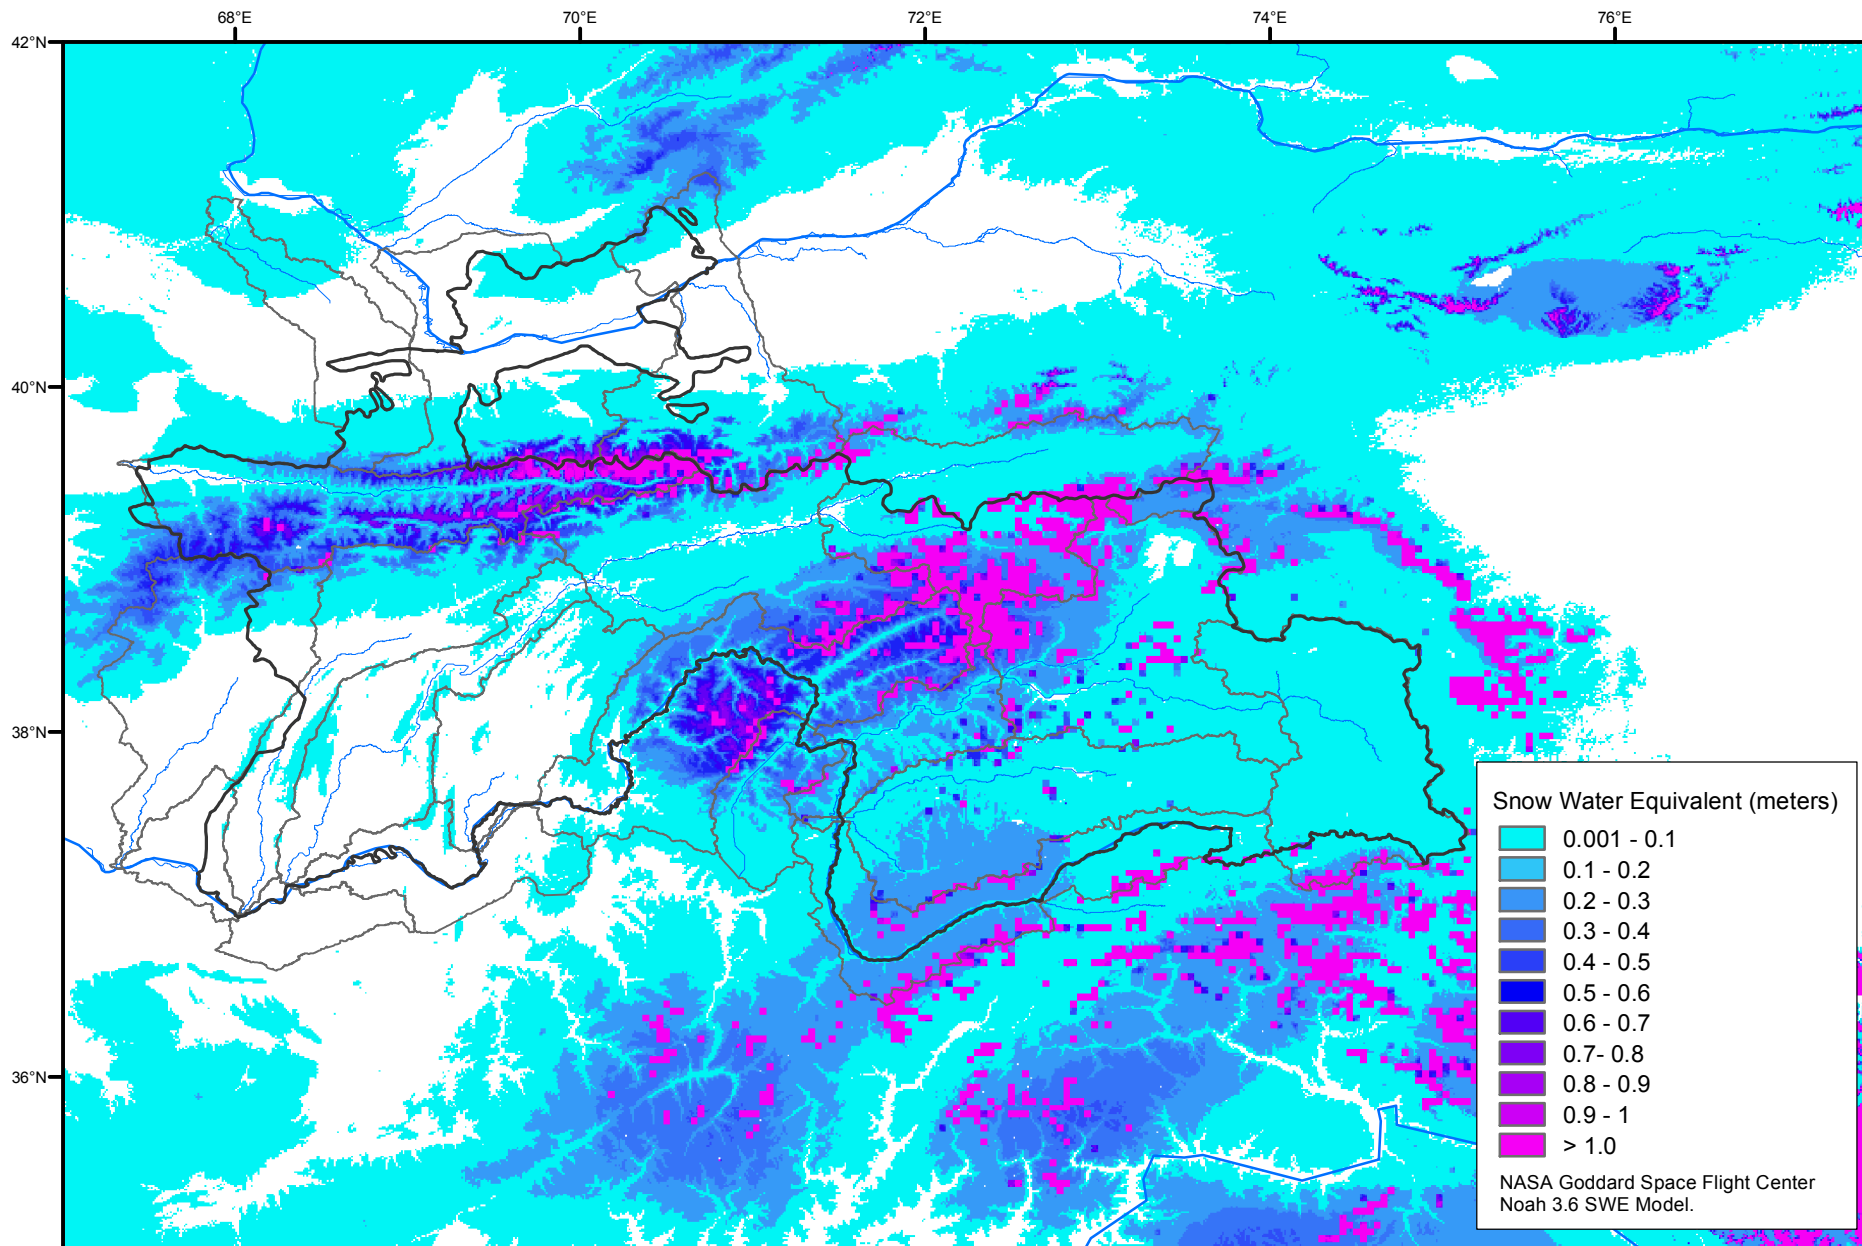

Snow Water Equivalent by Basin

December 24, 2006

Map created by USGS/EROS