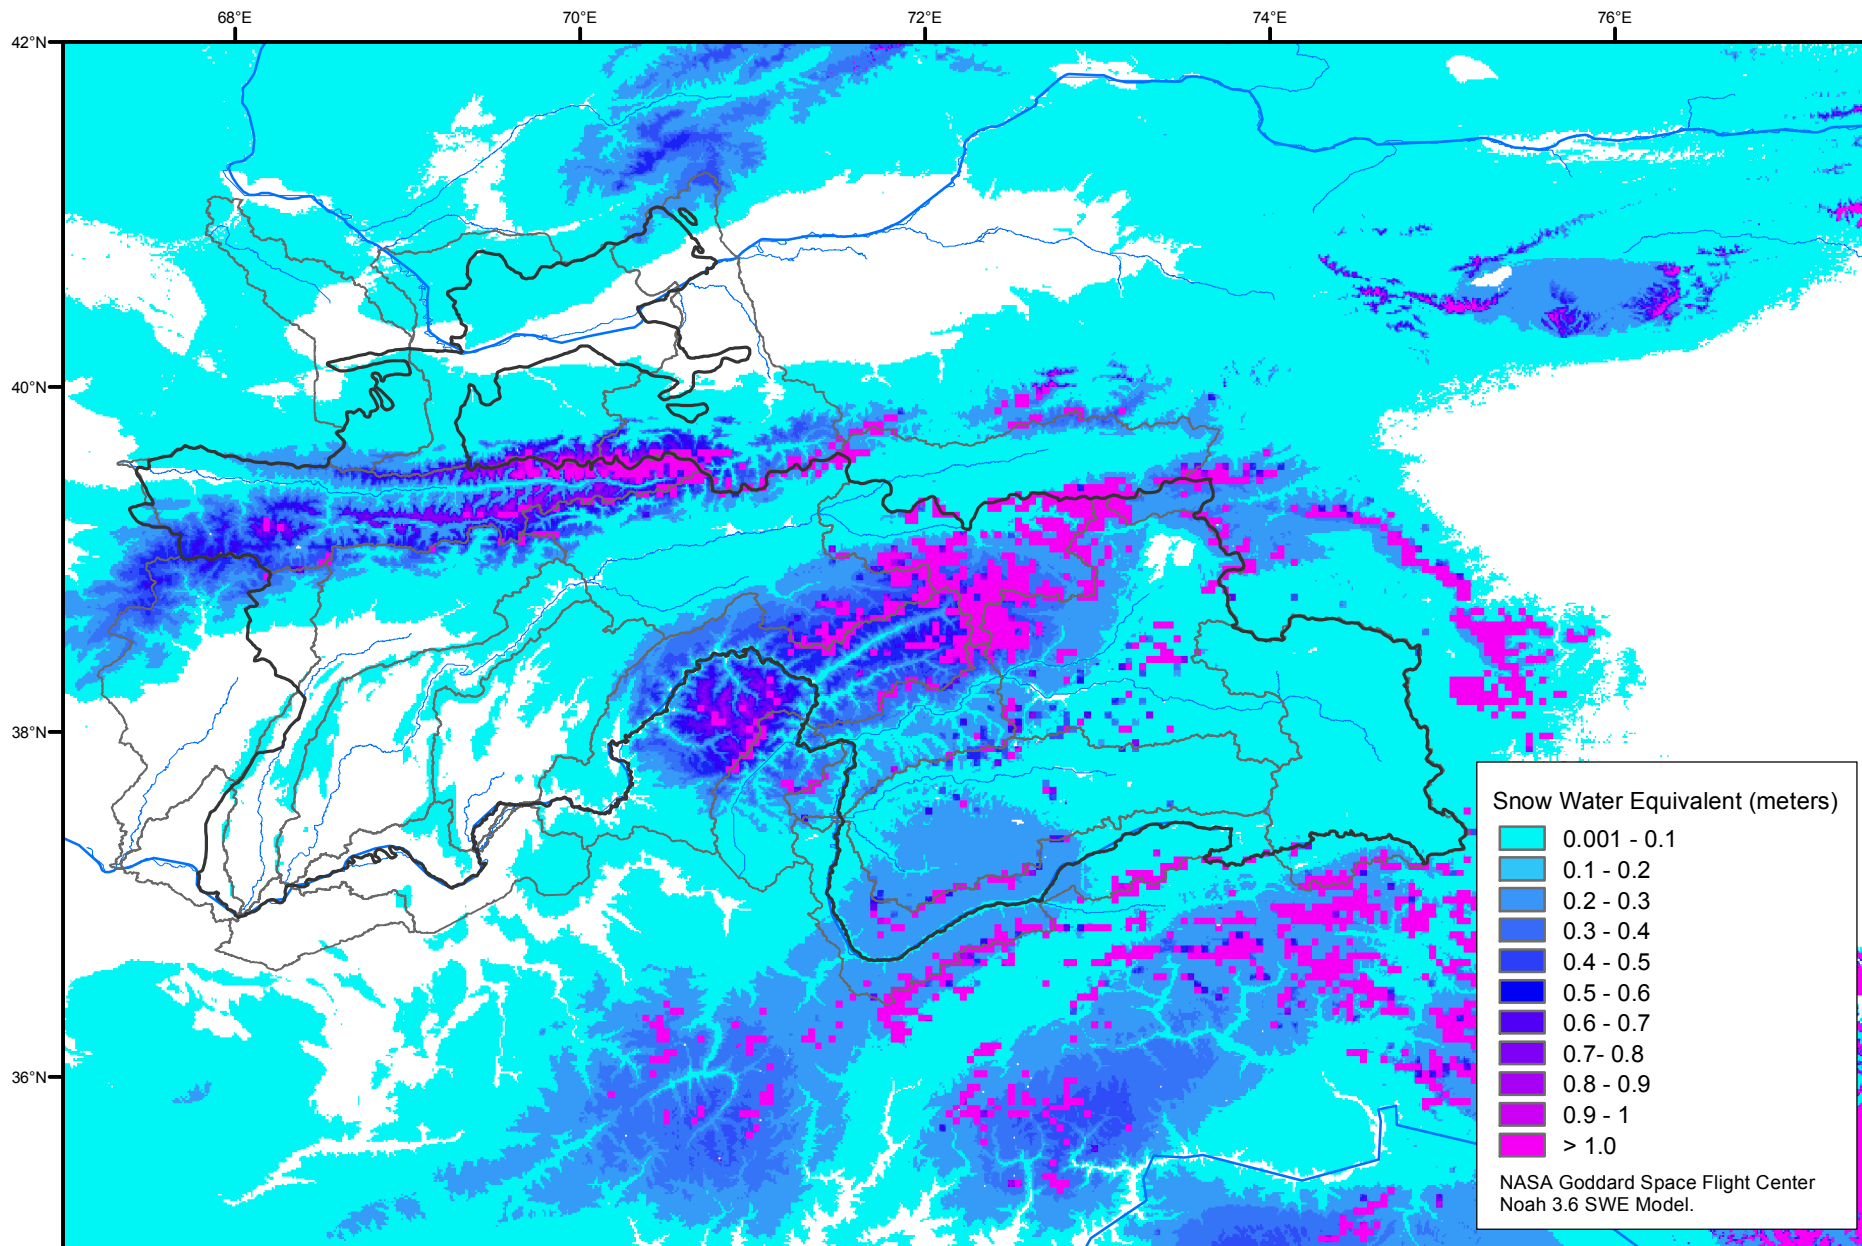

Snow Water Equivalent by Basin

December 26, 2006

Map created by USGS/EROS