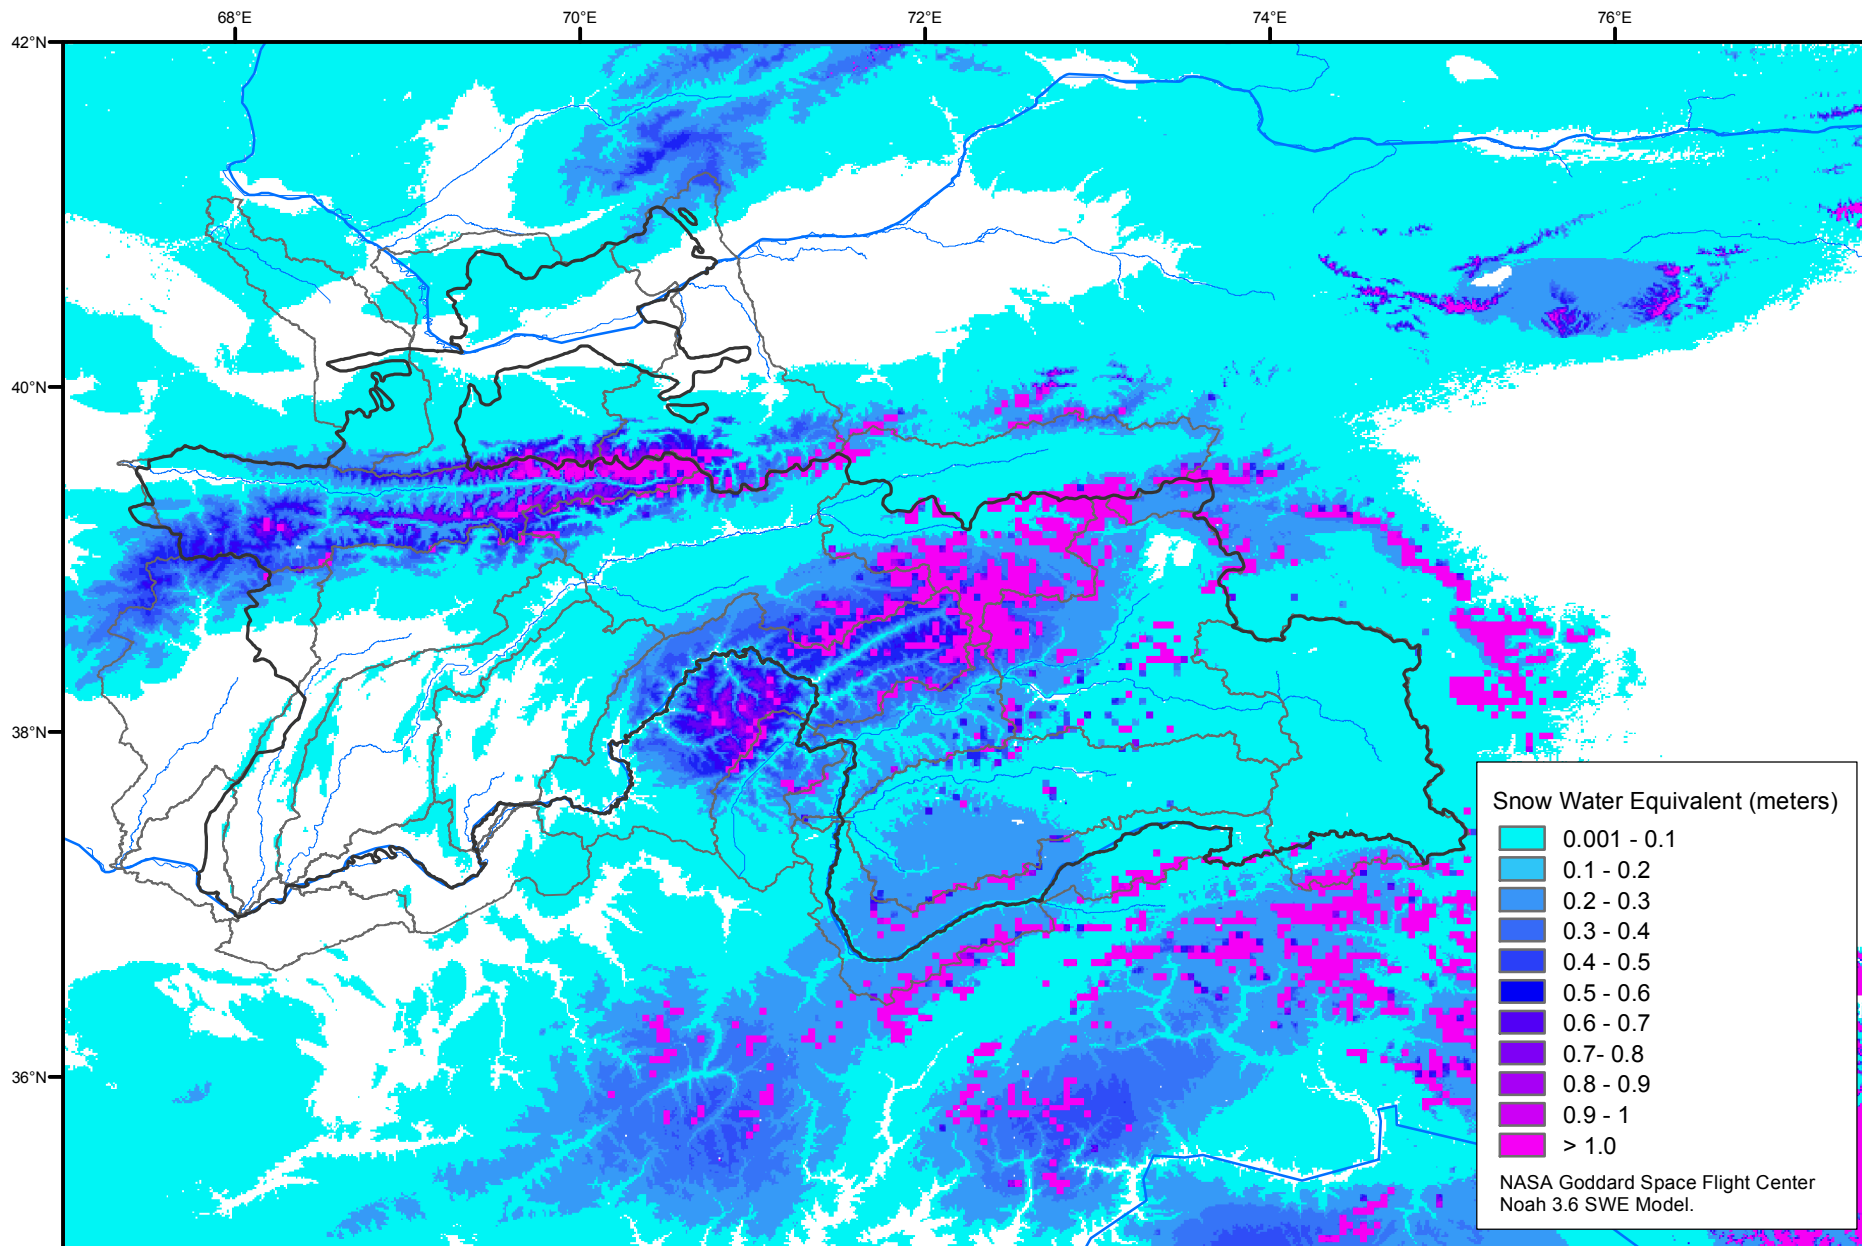

# Snow Water Equivalent by Basin

December 28, 2006

Map created by USGS/EROS