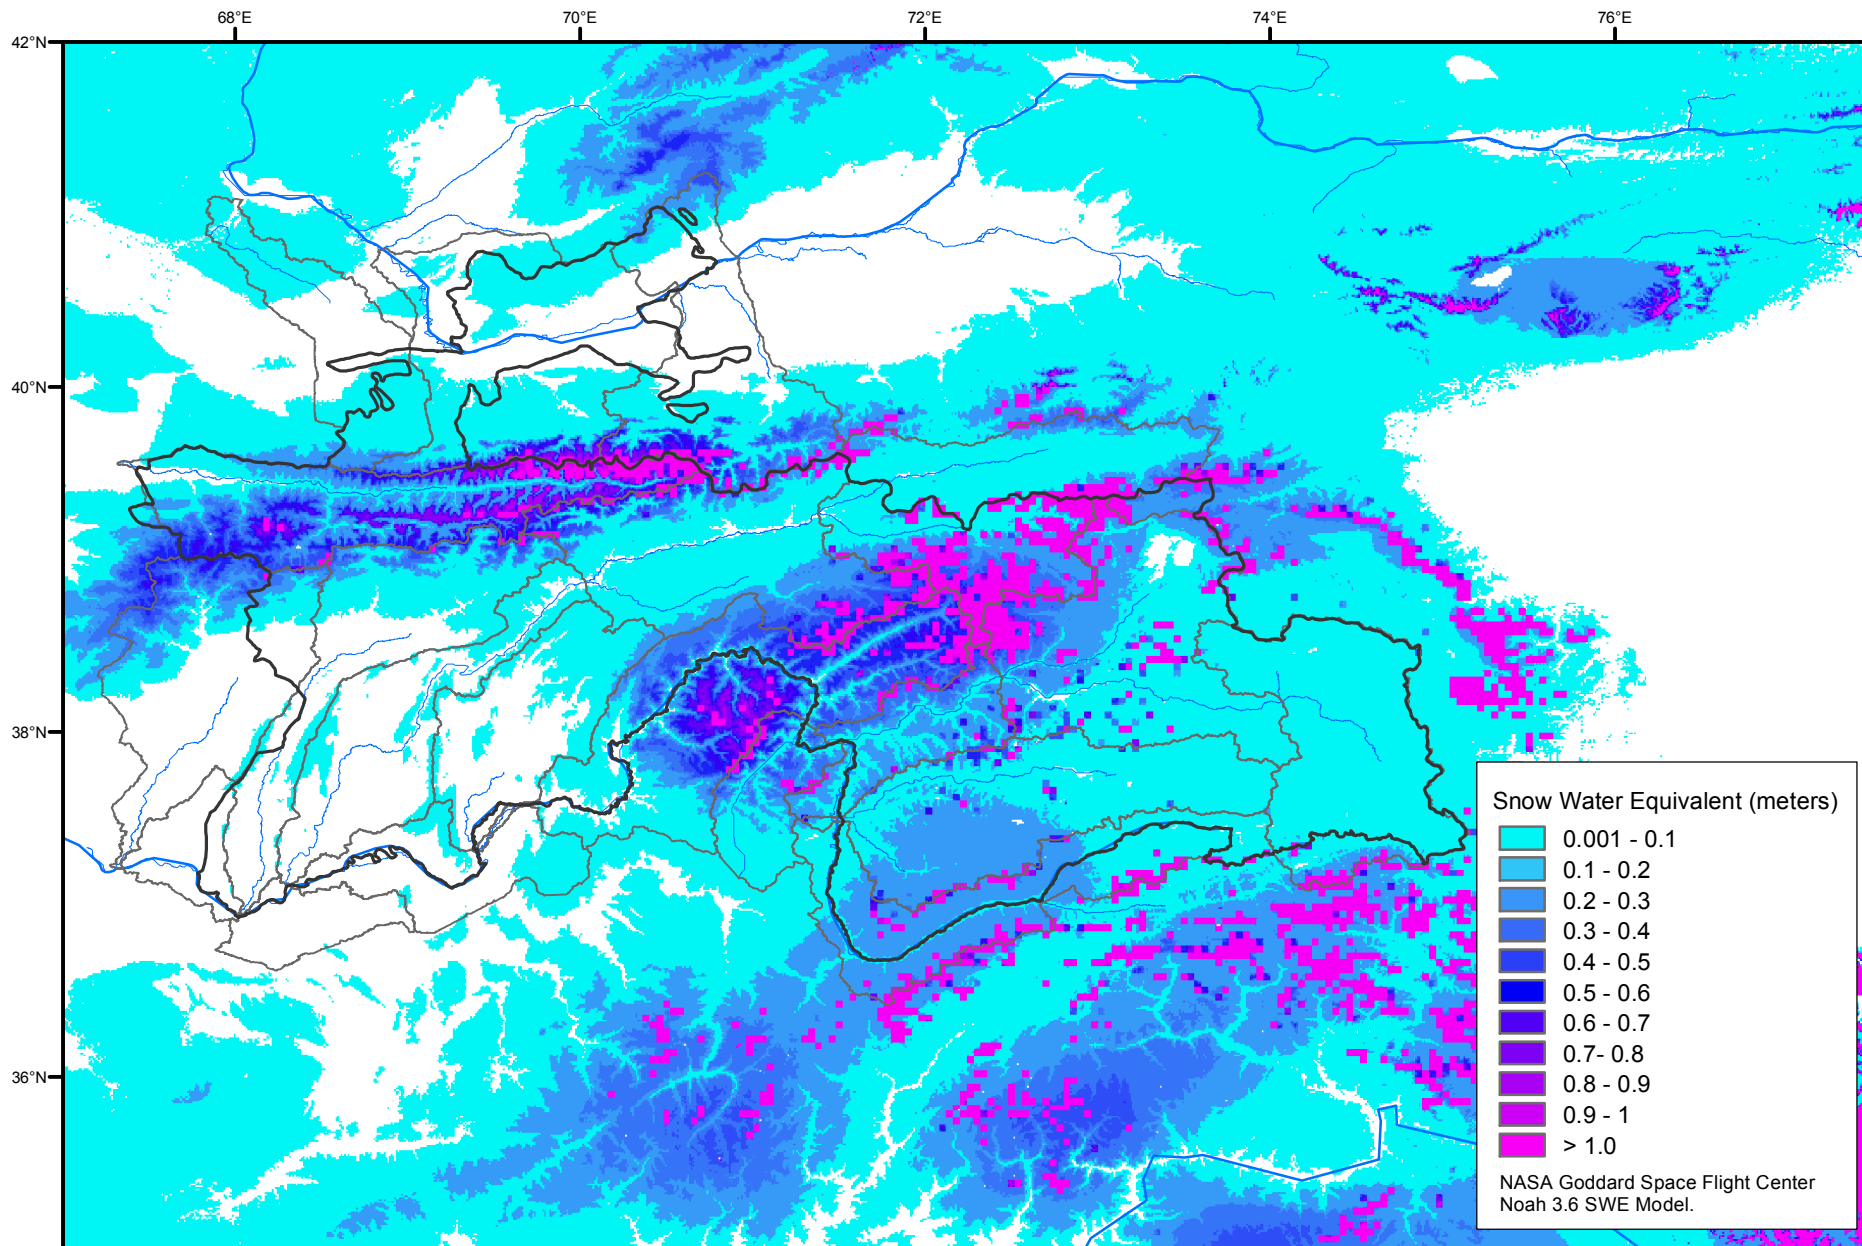

Snow Water Equivalent by Basin

December 29, 2006

Map created by USGS/EROS