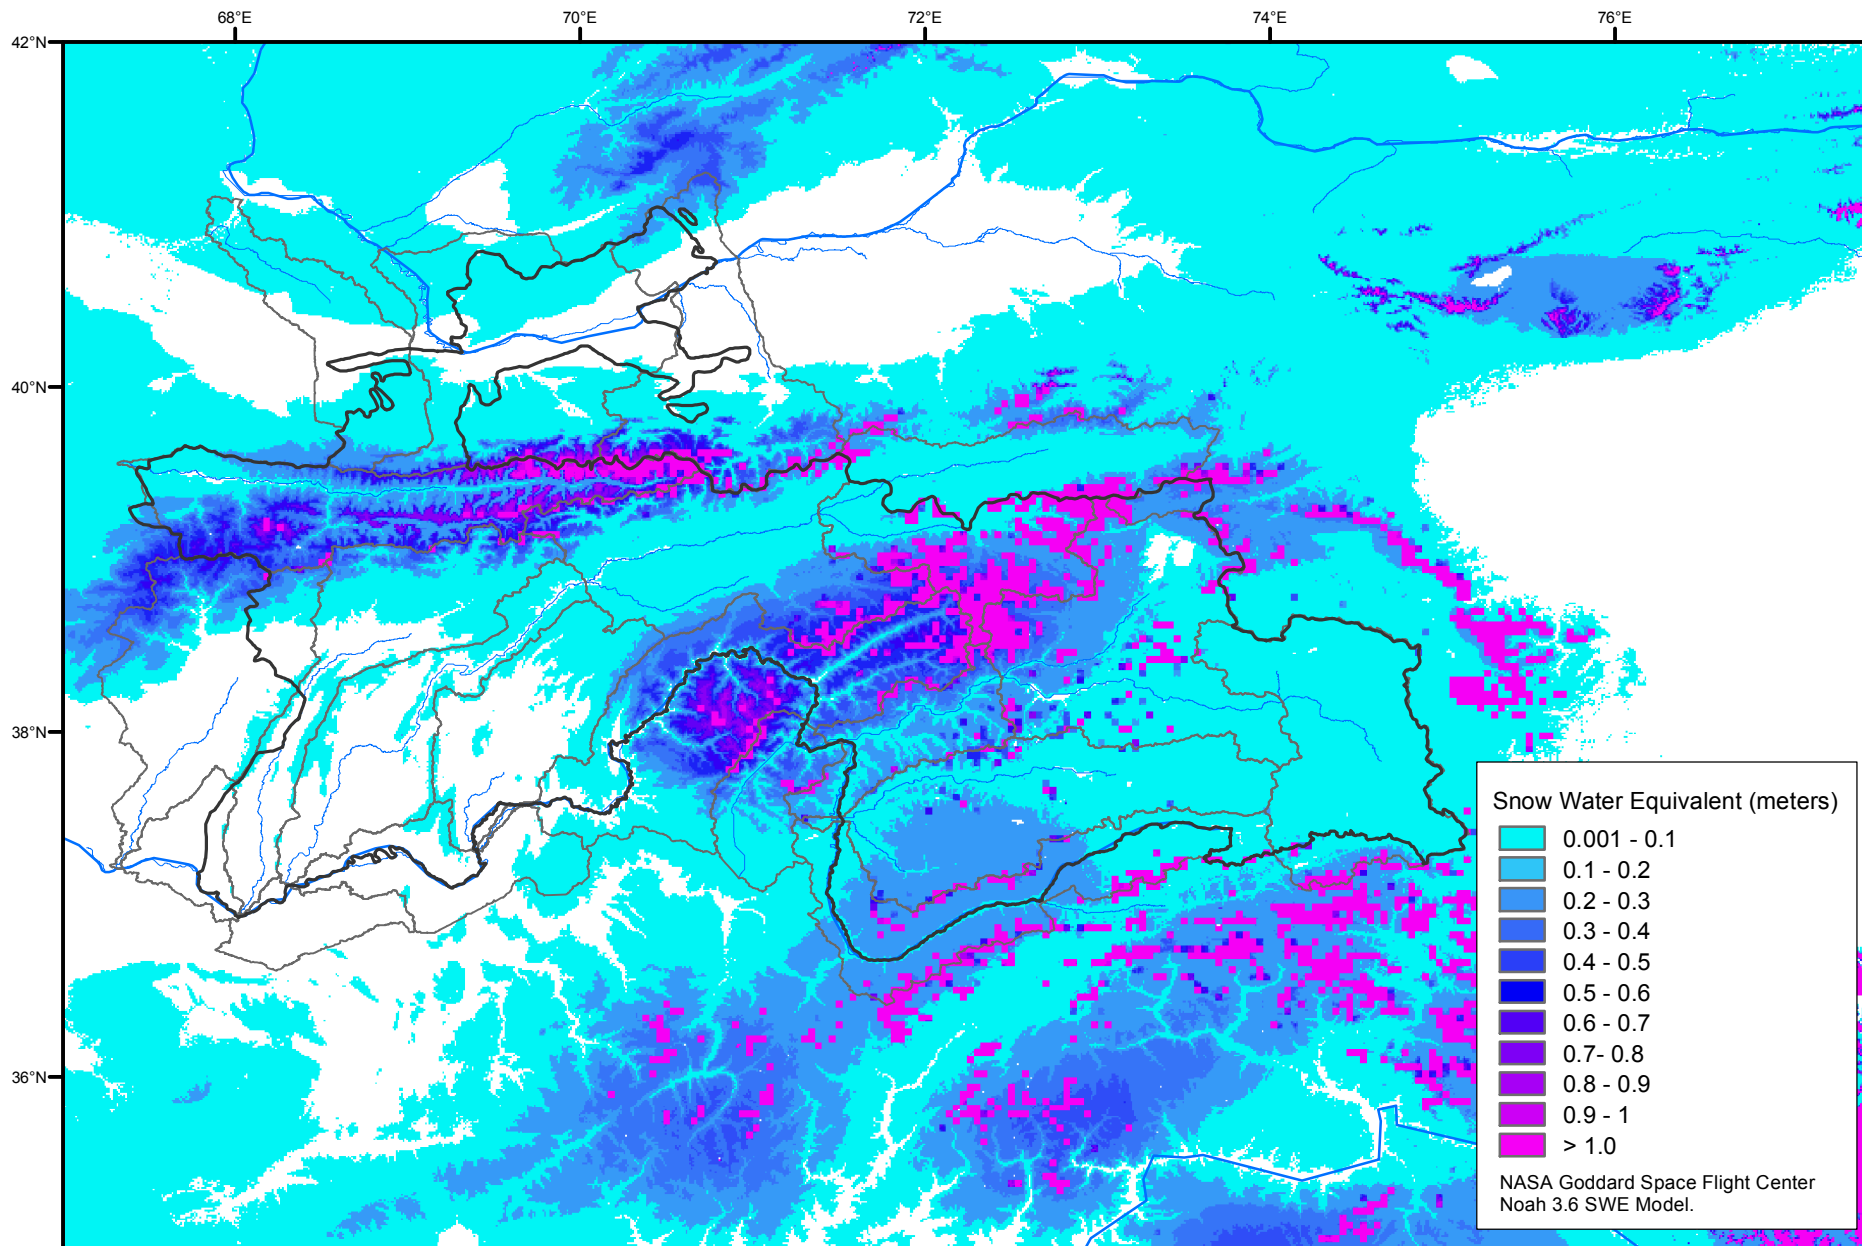

Snow Water Equivalent by Basin

December 30, 2006

Map created by USGS/EROS