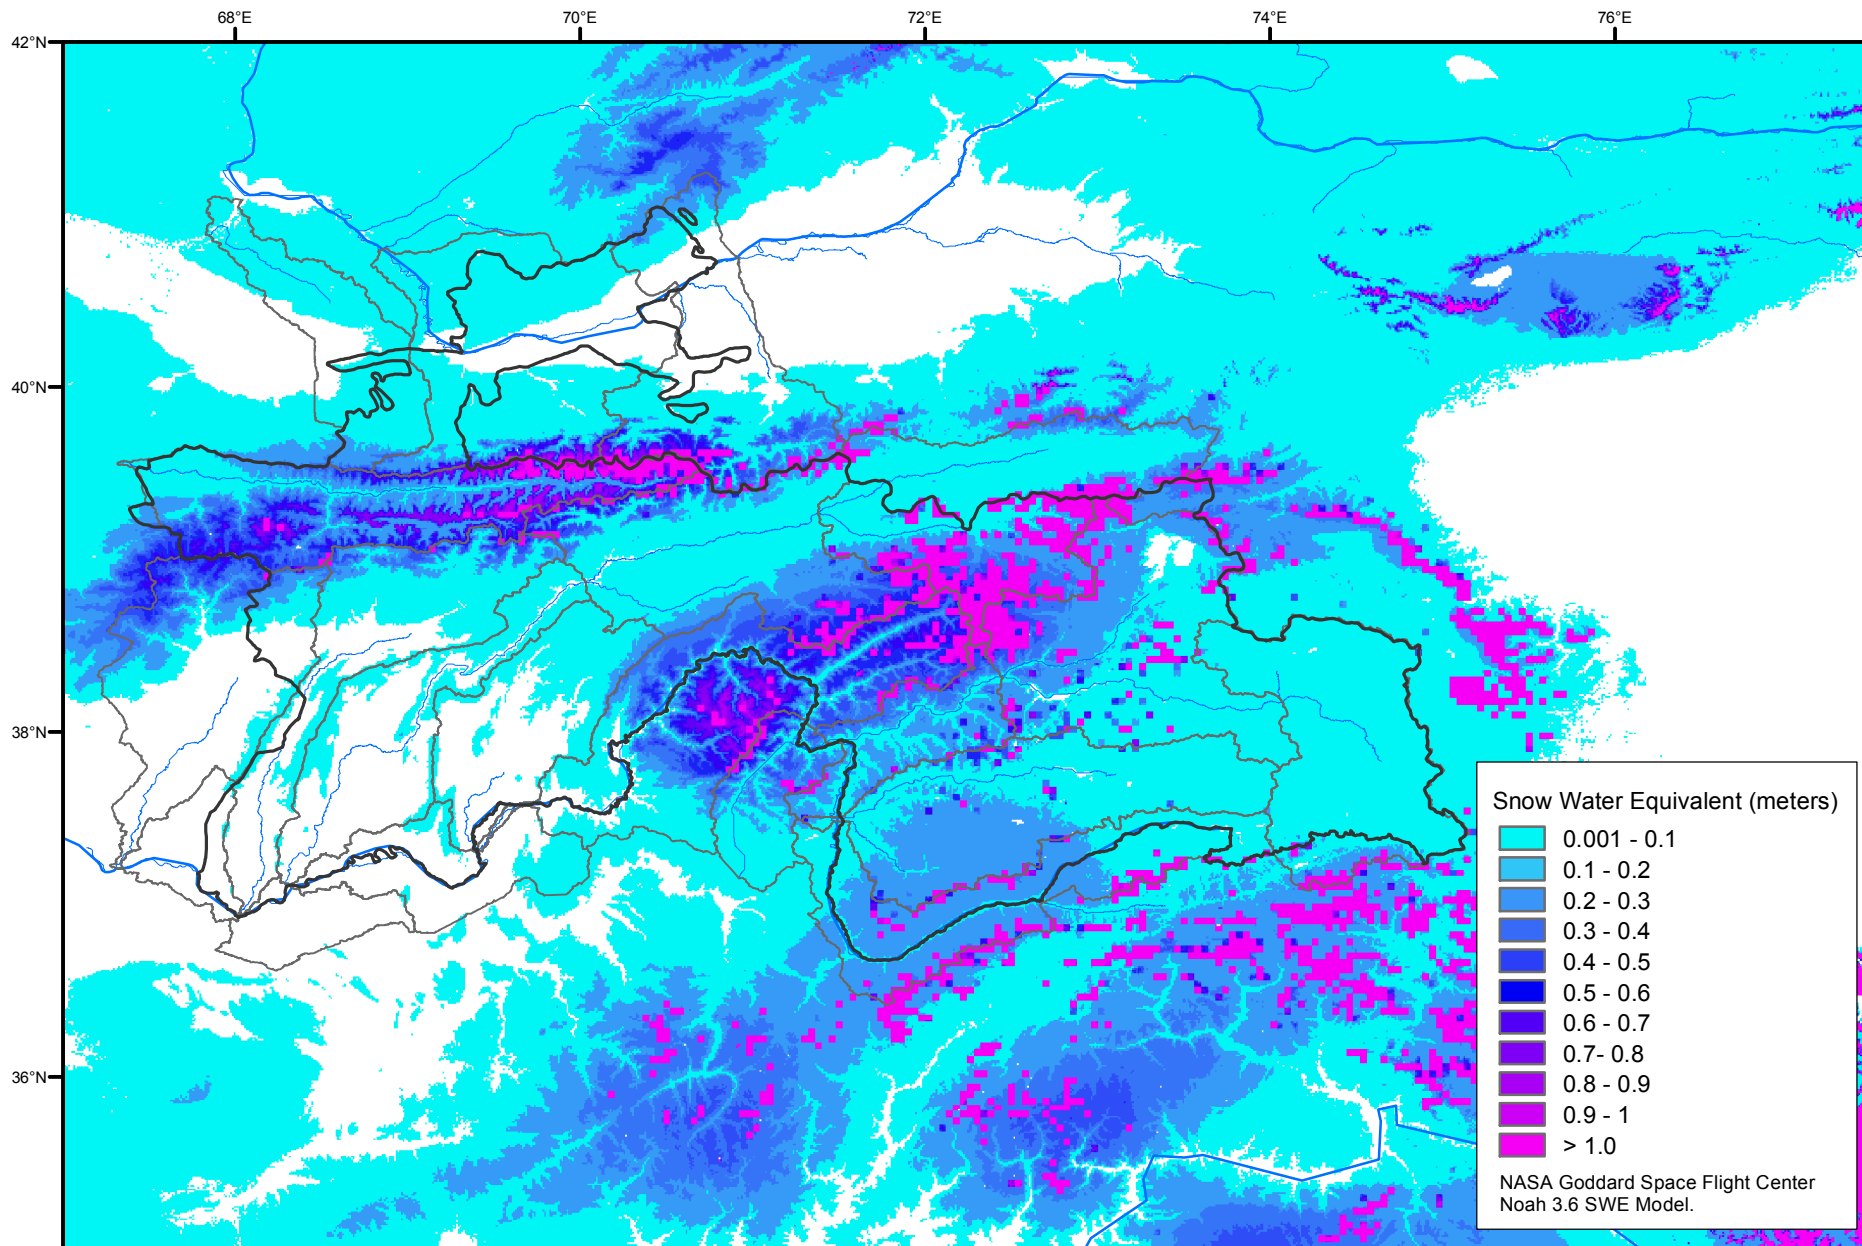

Snow Water Equivalent by Basin

December 31, 2006

Map created by USGS/EROS