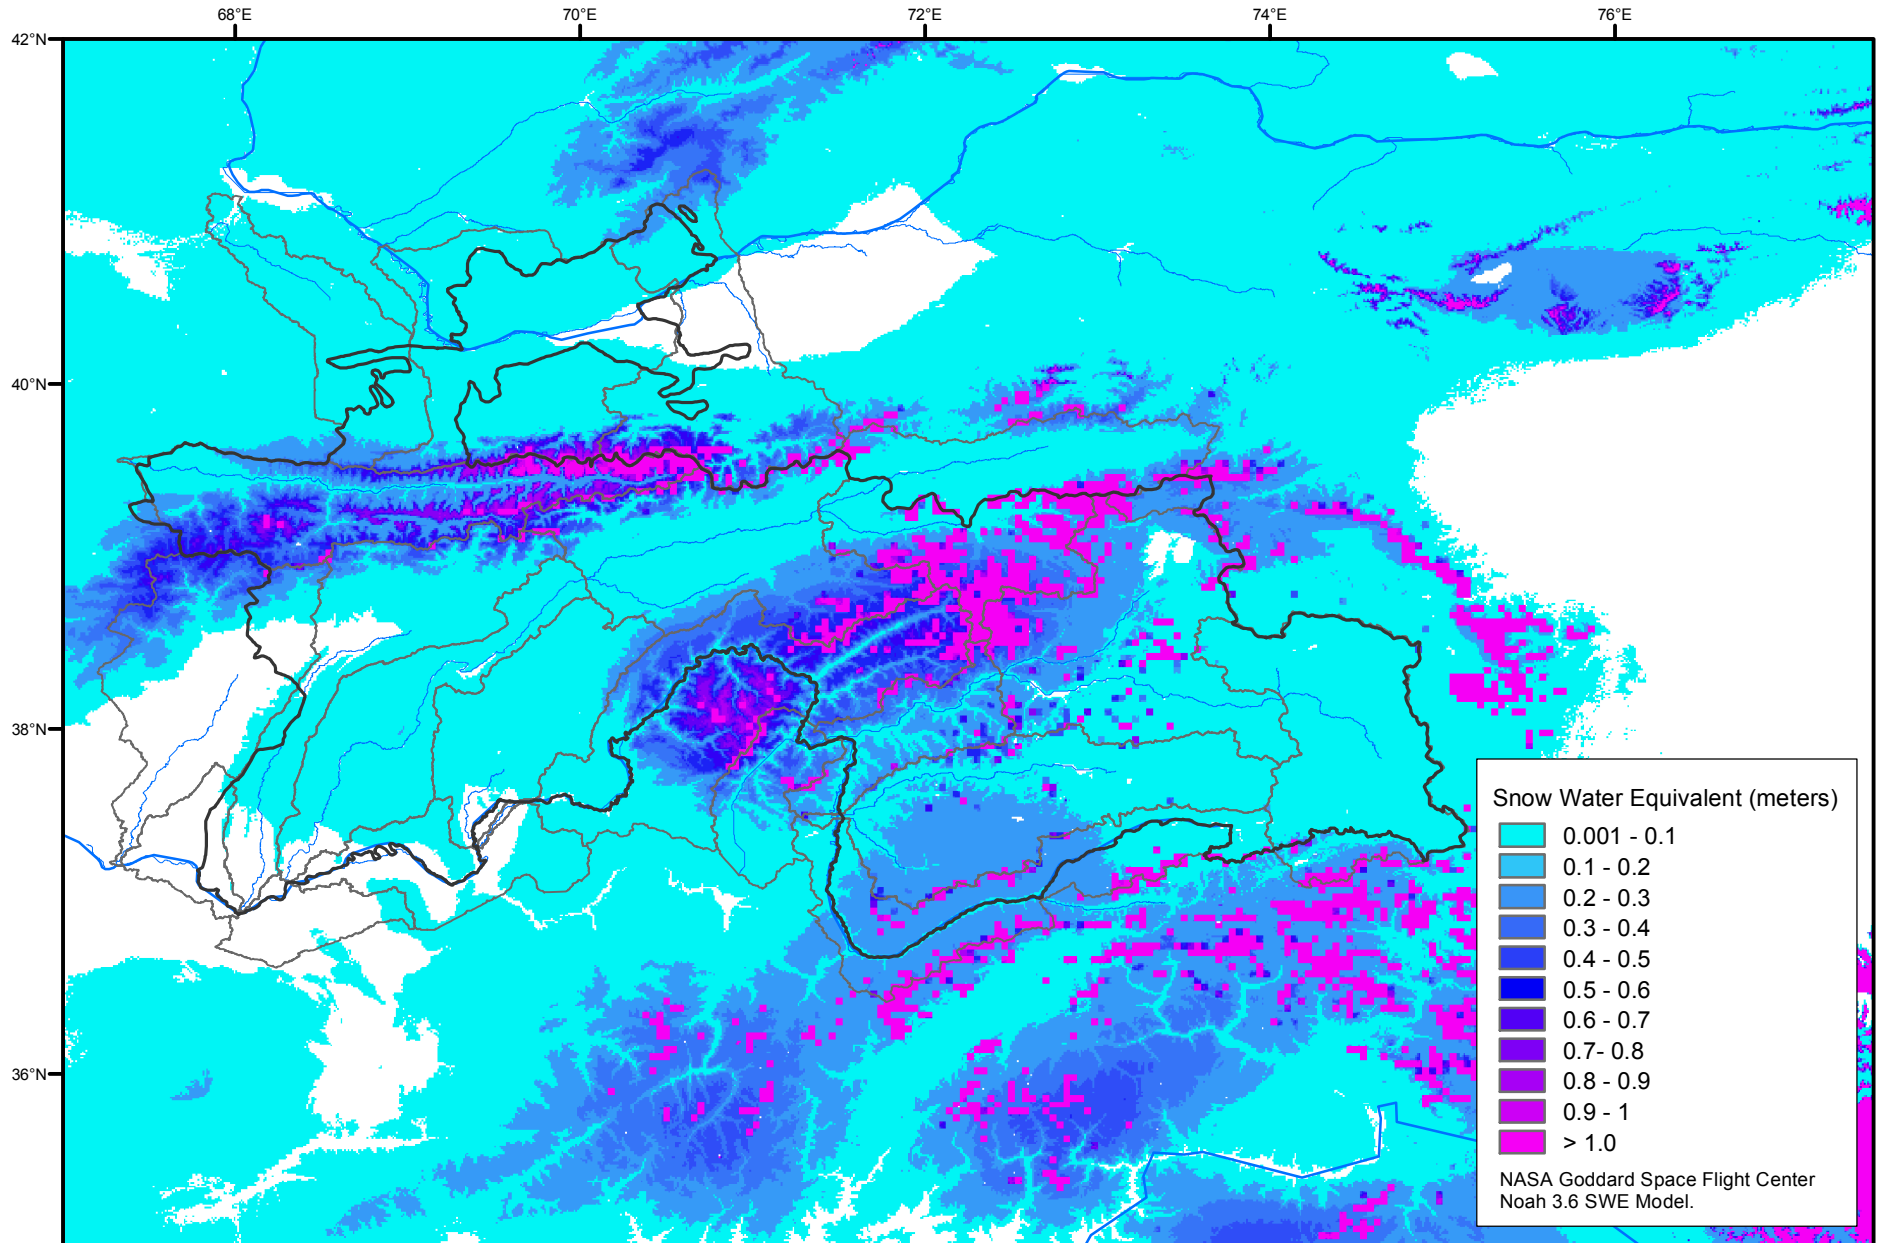

# Snow Water Equivalent by Basin

January 02, 2007

Map created by USGS/EROS