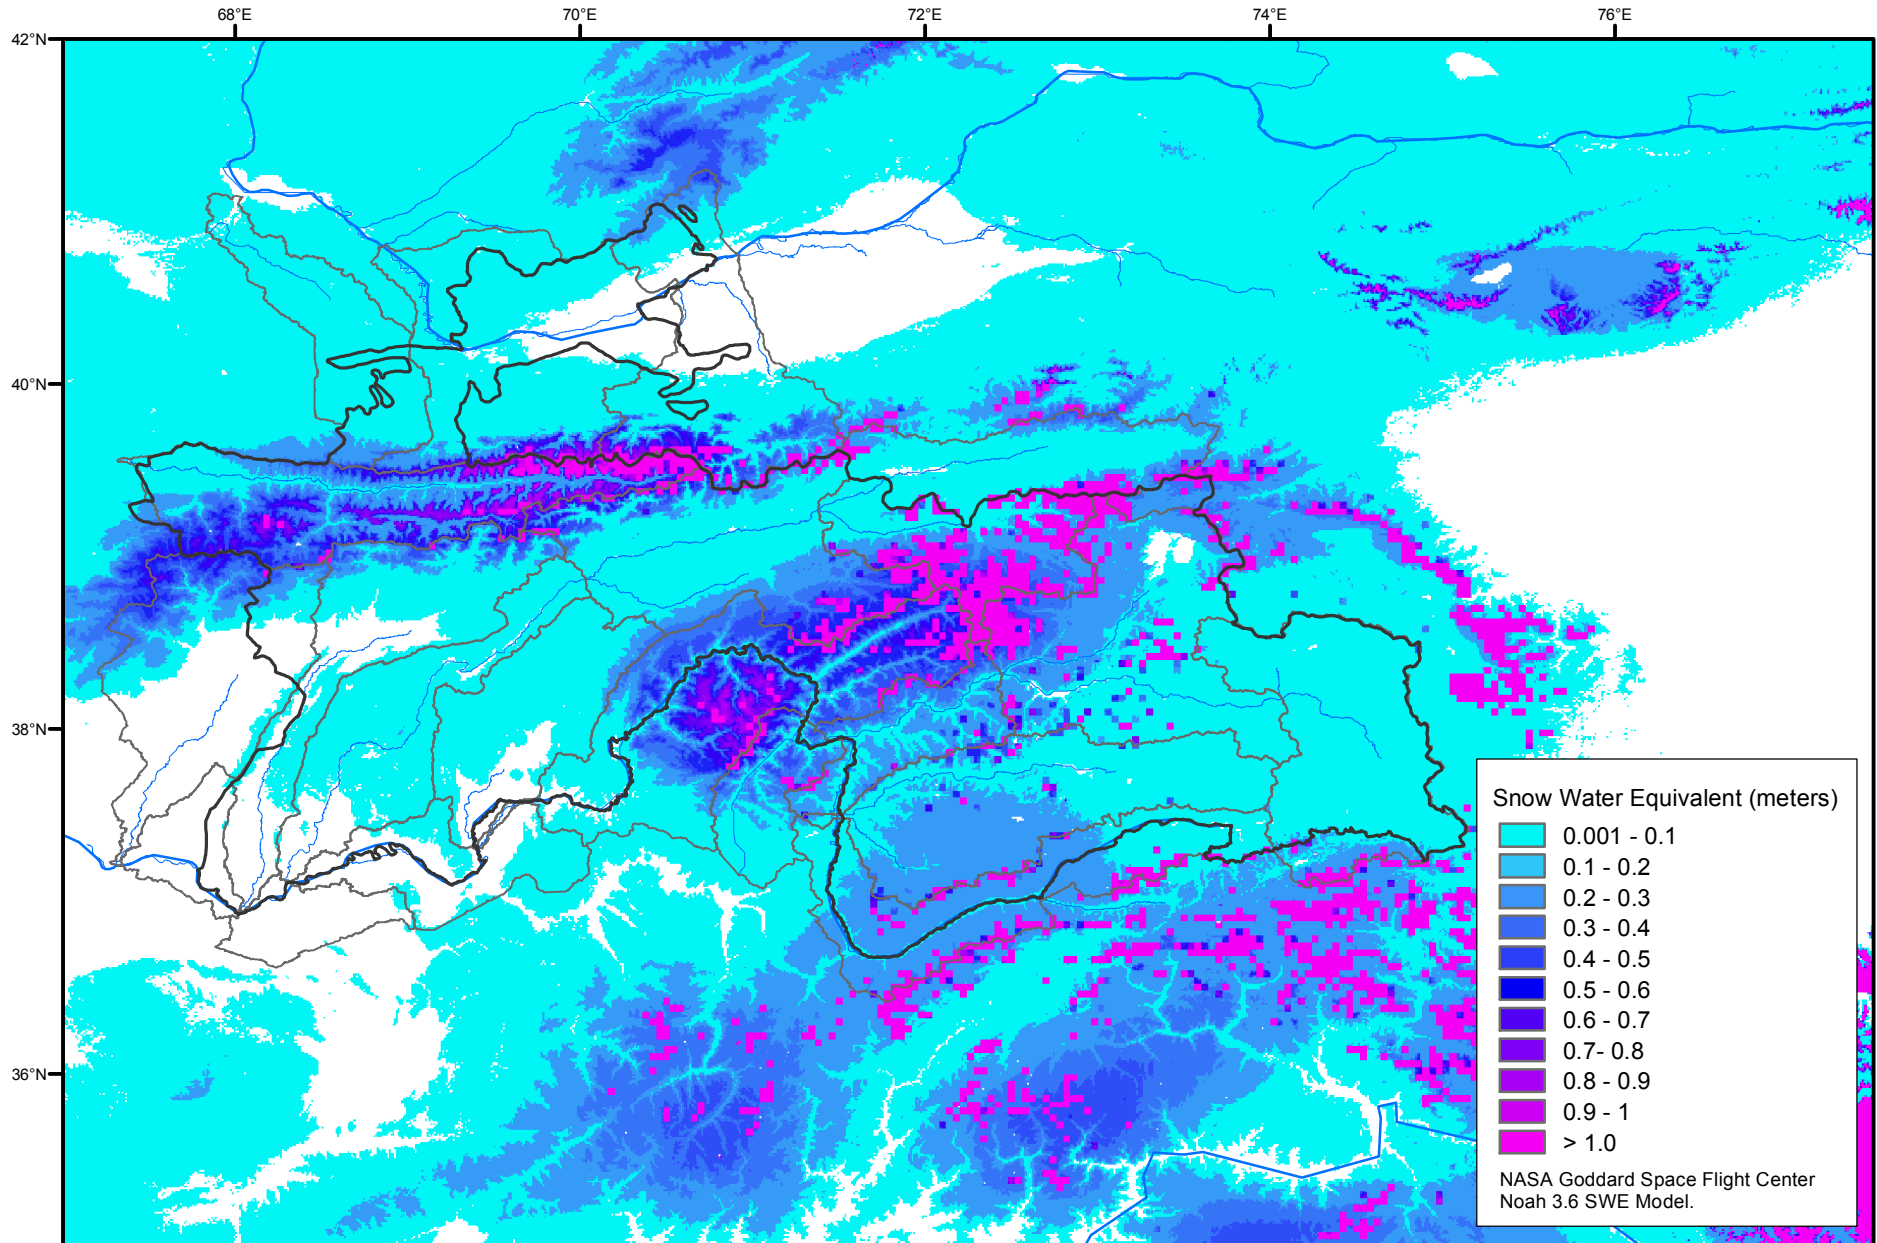

Snow Water Equivalent by Basin

January 07, 2007

Map created by USGS/EROS