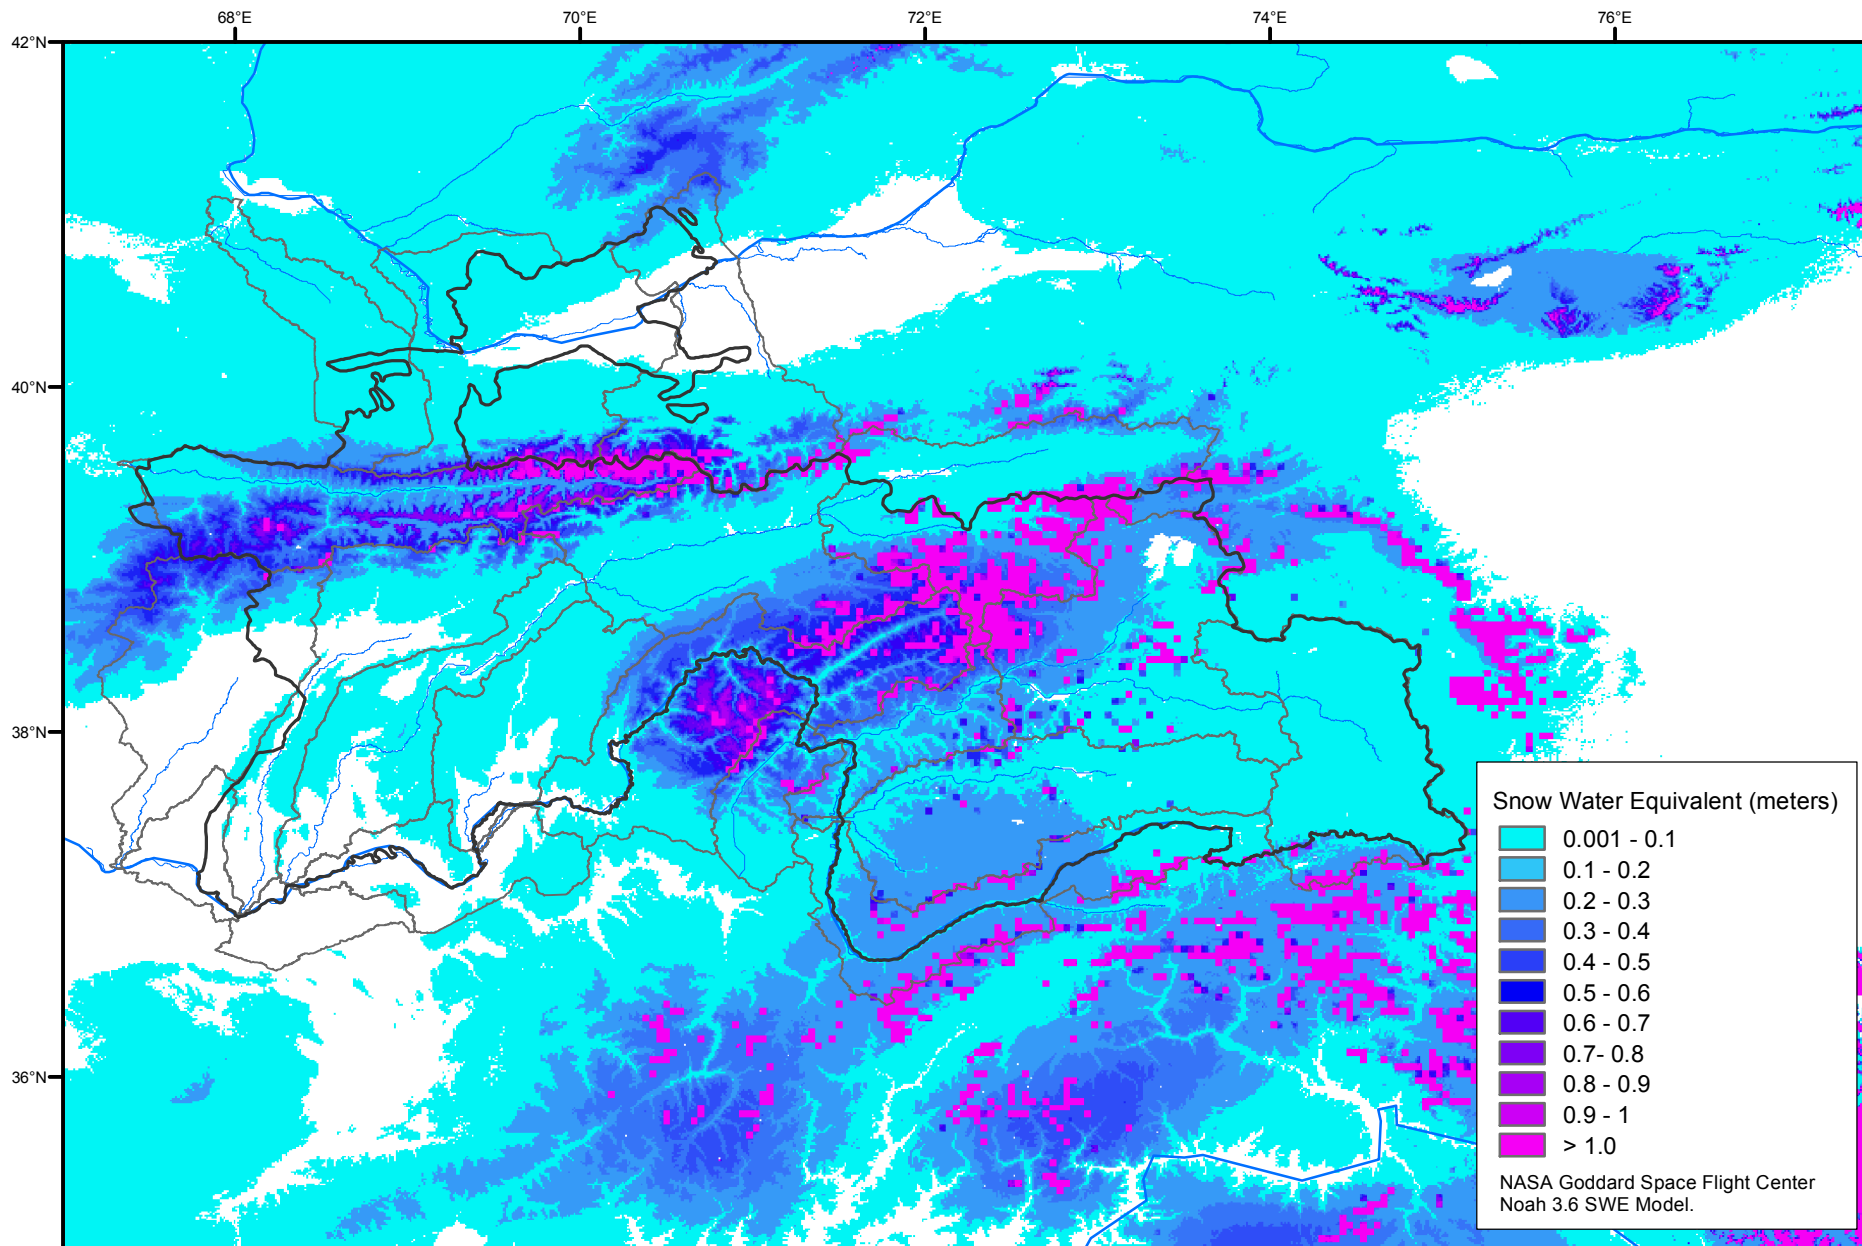

Snow Water Equivalent by Basin

January 09, 2007

Map created by USGS/EROS