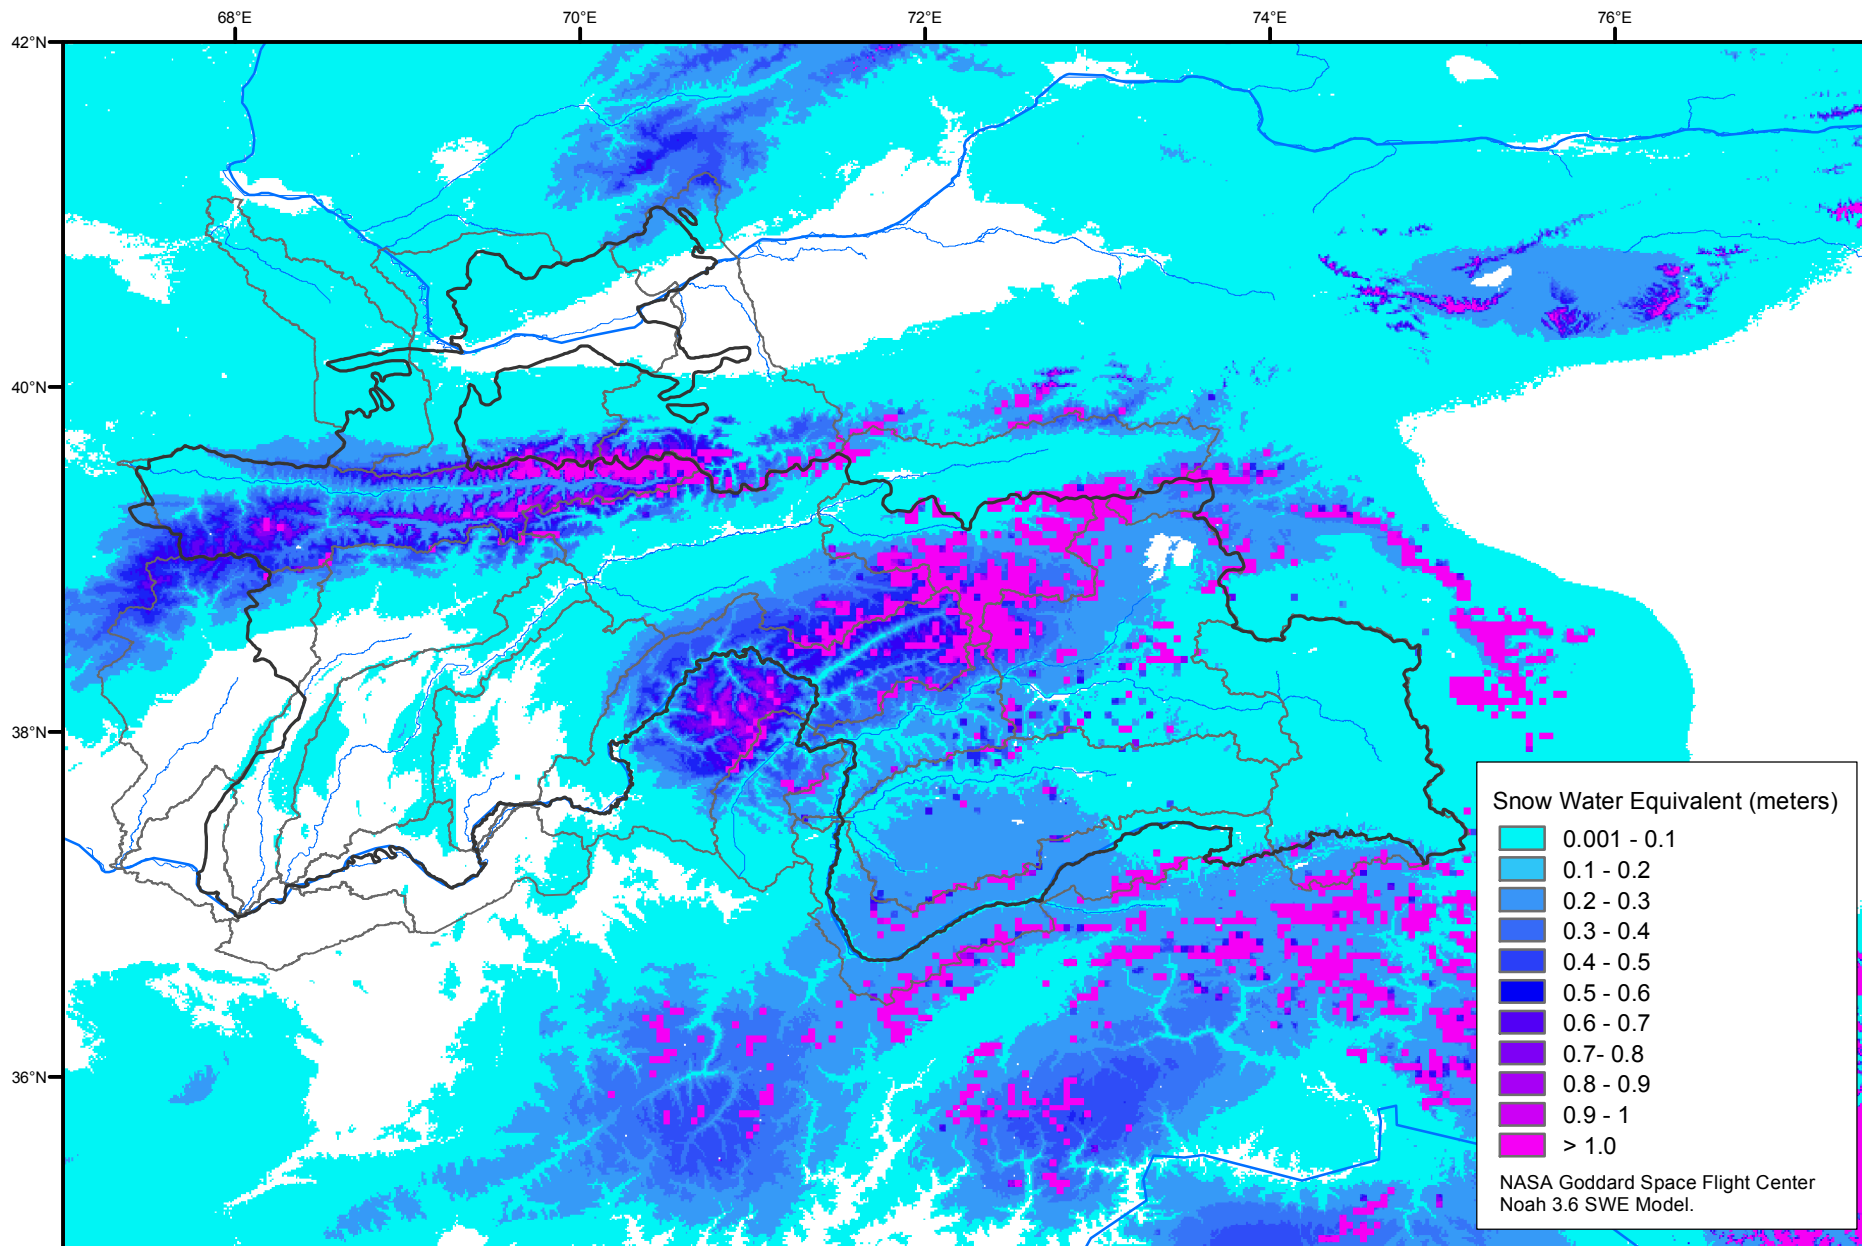

Snow Water Equivalent by Basin

January 13, 2007

Map created by USGS/EROS