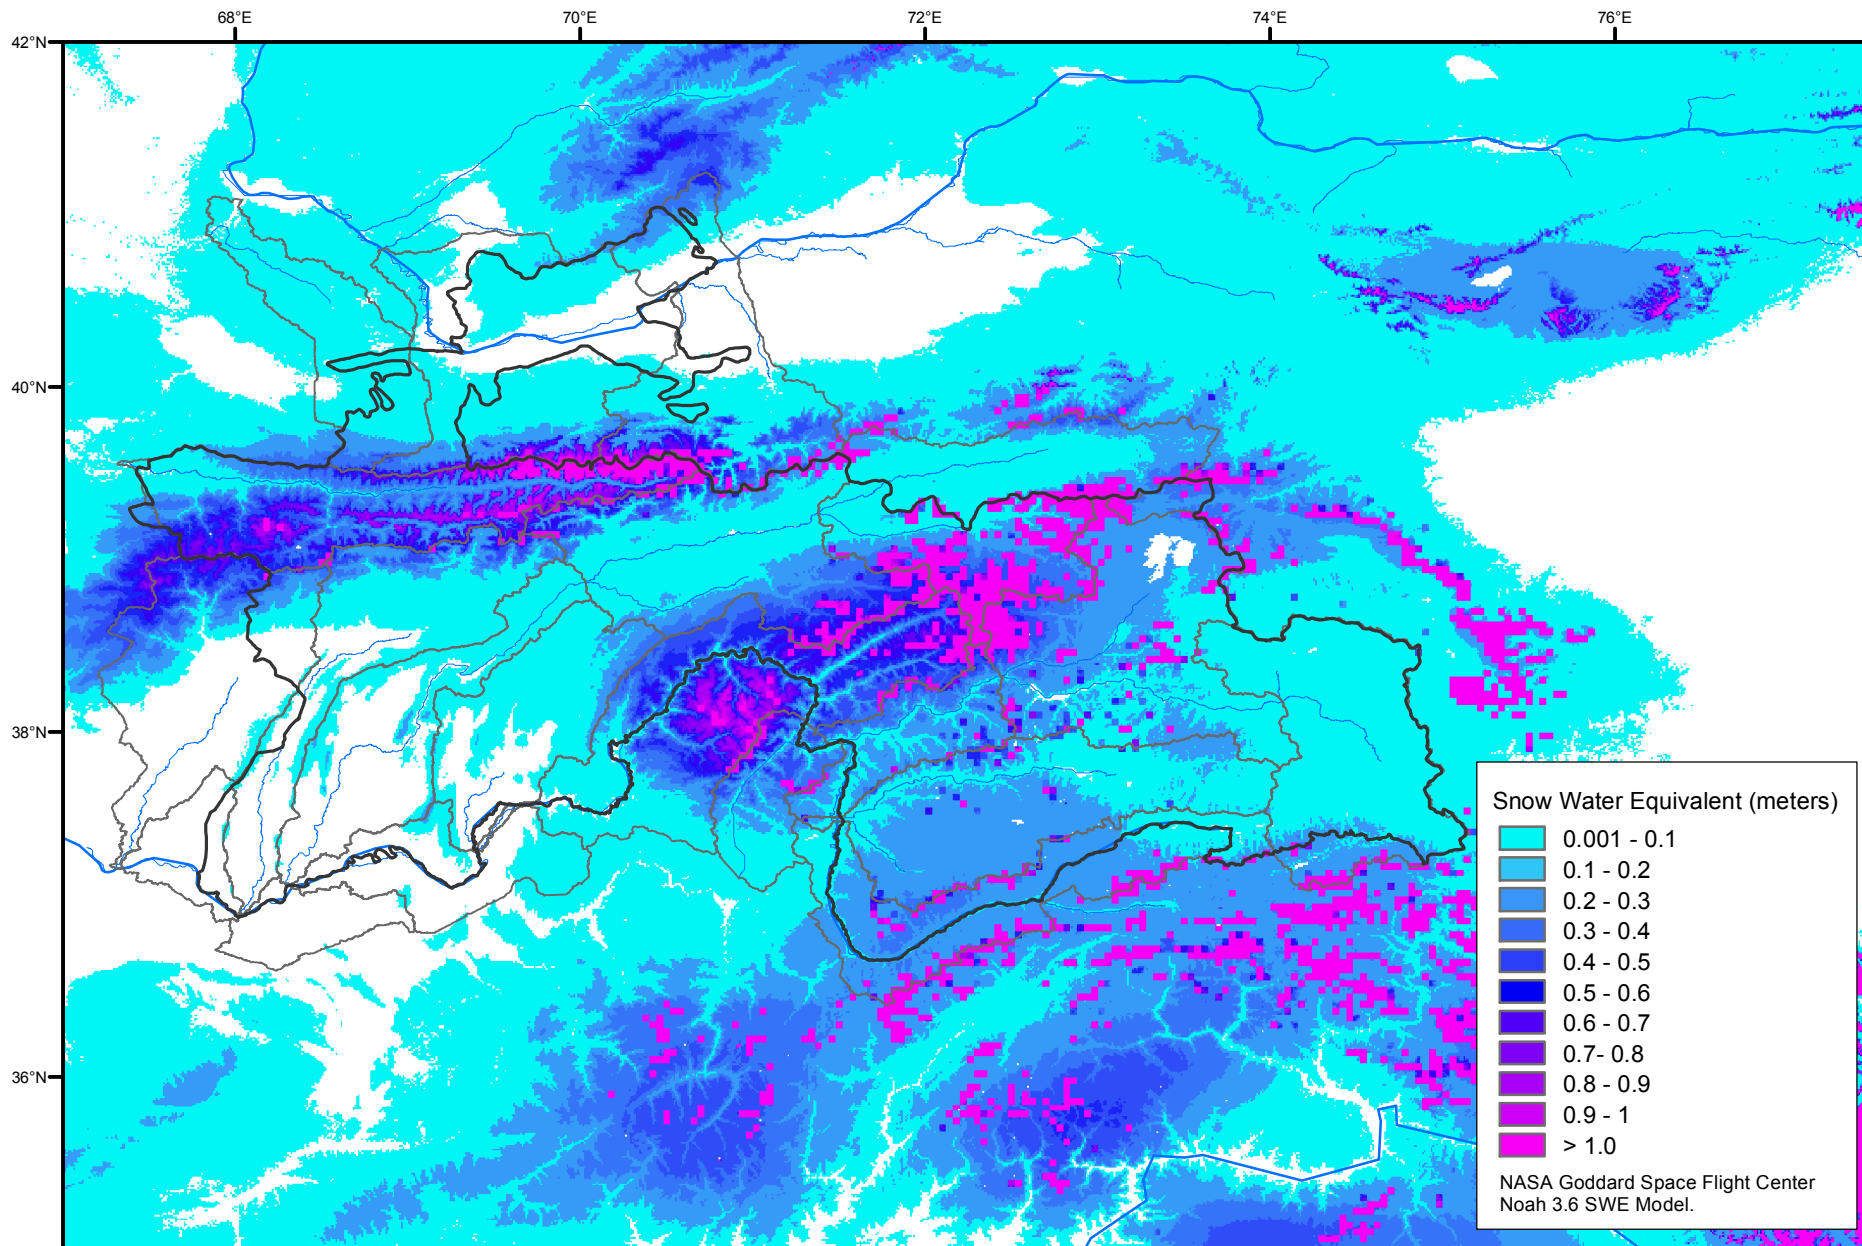

Snow Water Equivalent by Basin

January 23, 2007

Map created by USGS/EROS