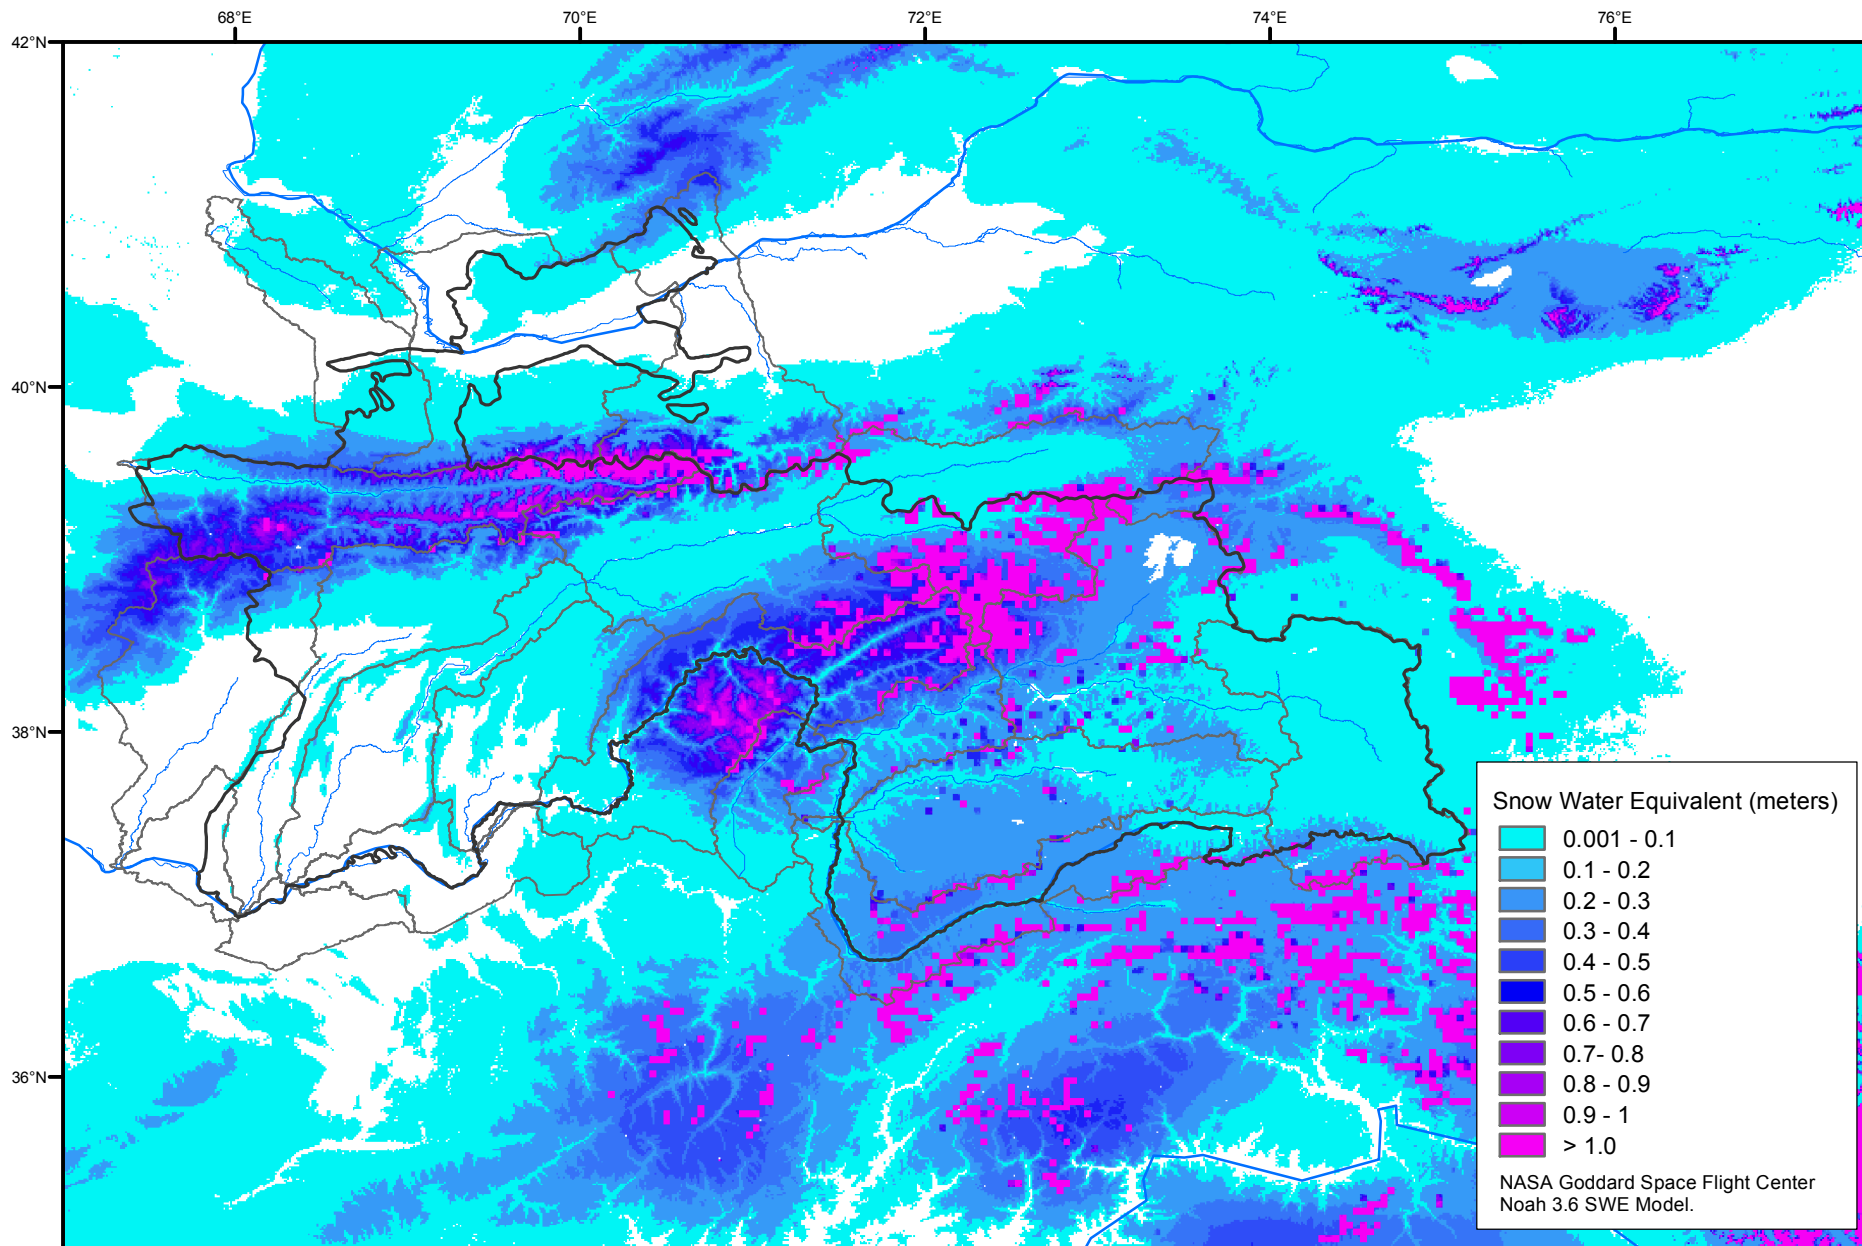

Snow Water Equivalent by Basin

January 25, 2007

Map created by USGS/EROS