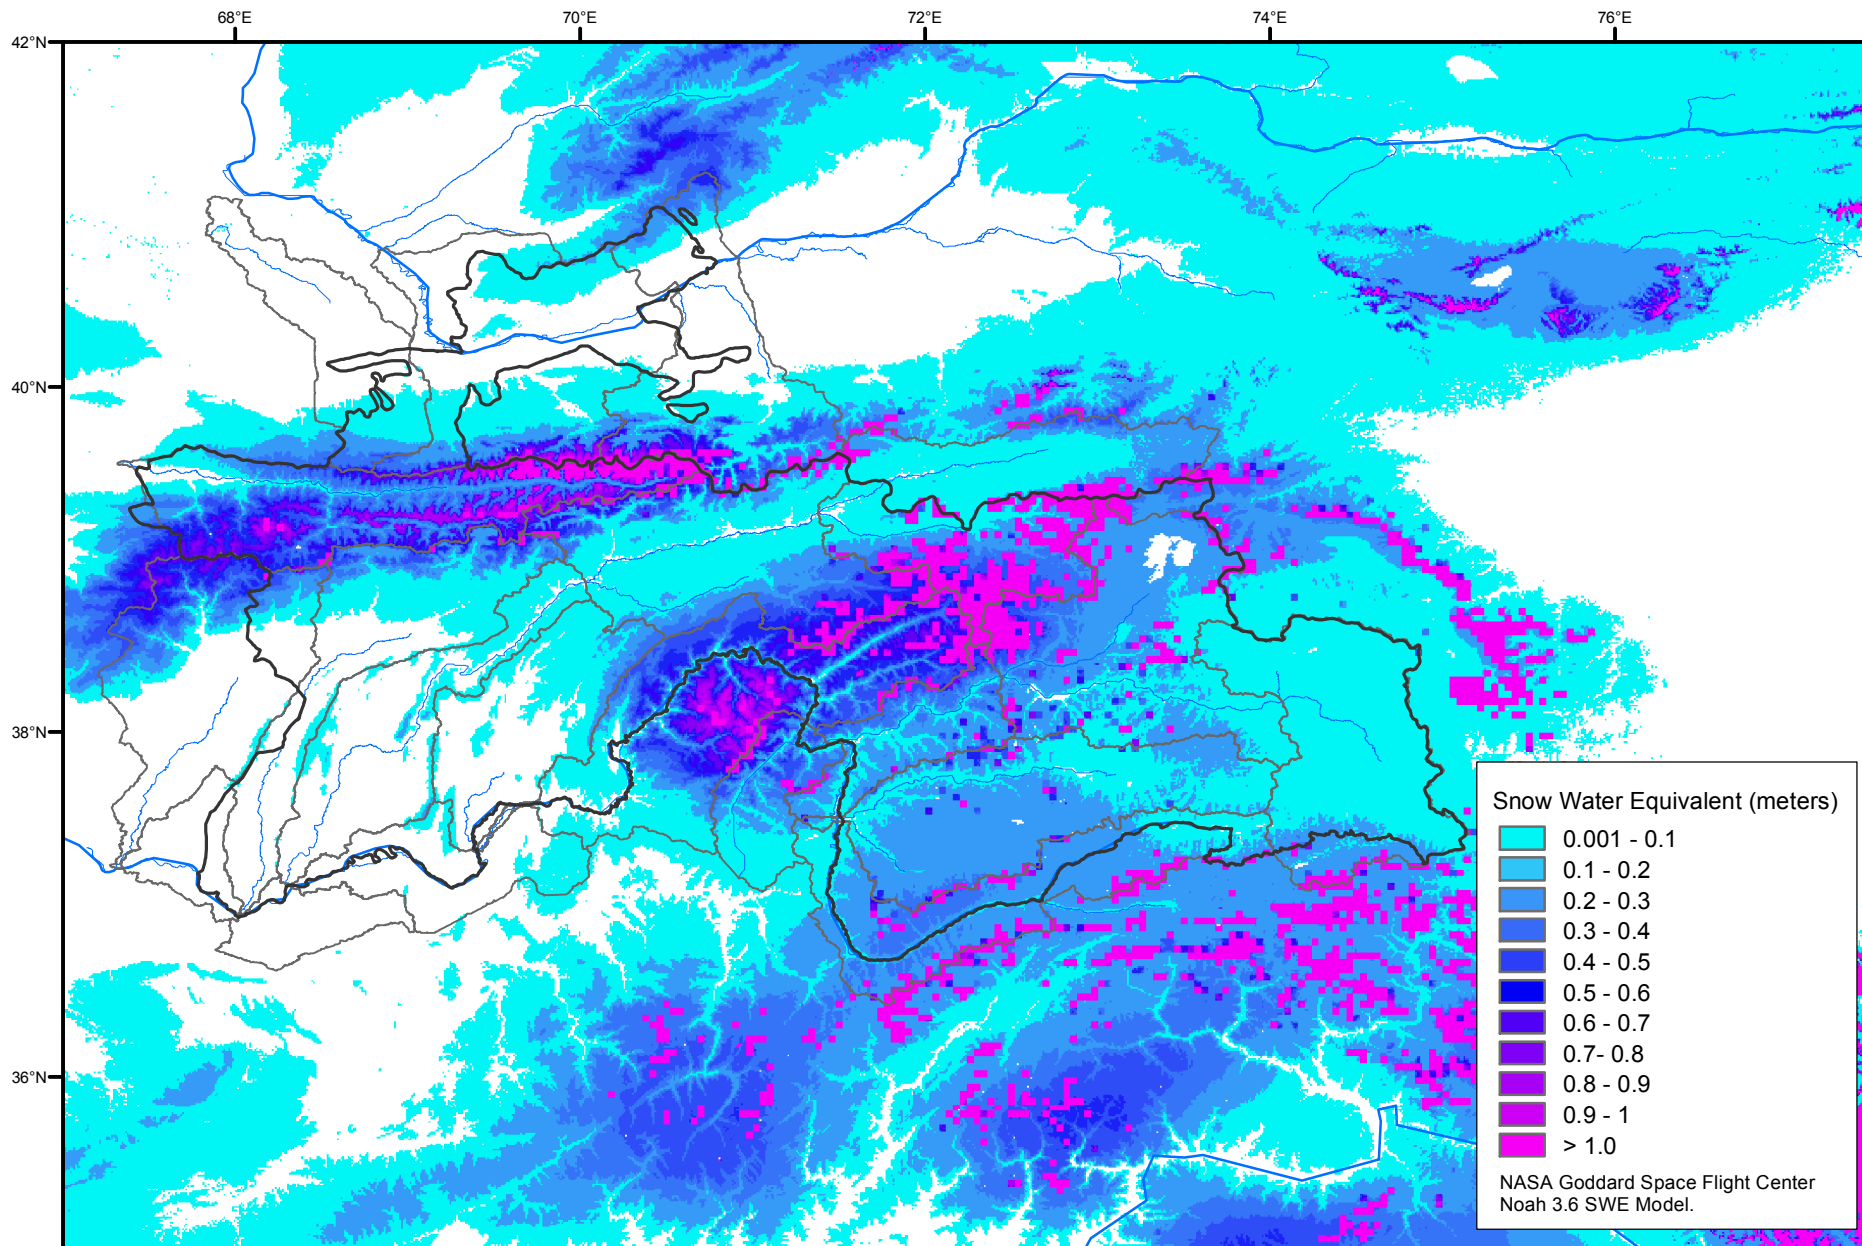

# Snow Water Equivalent by Basin

January 29, 2007

Map created by USGS/EROS