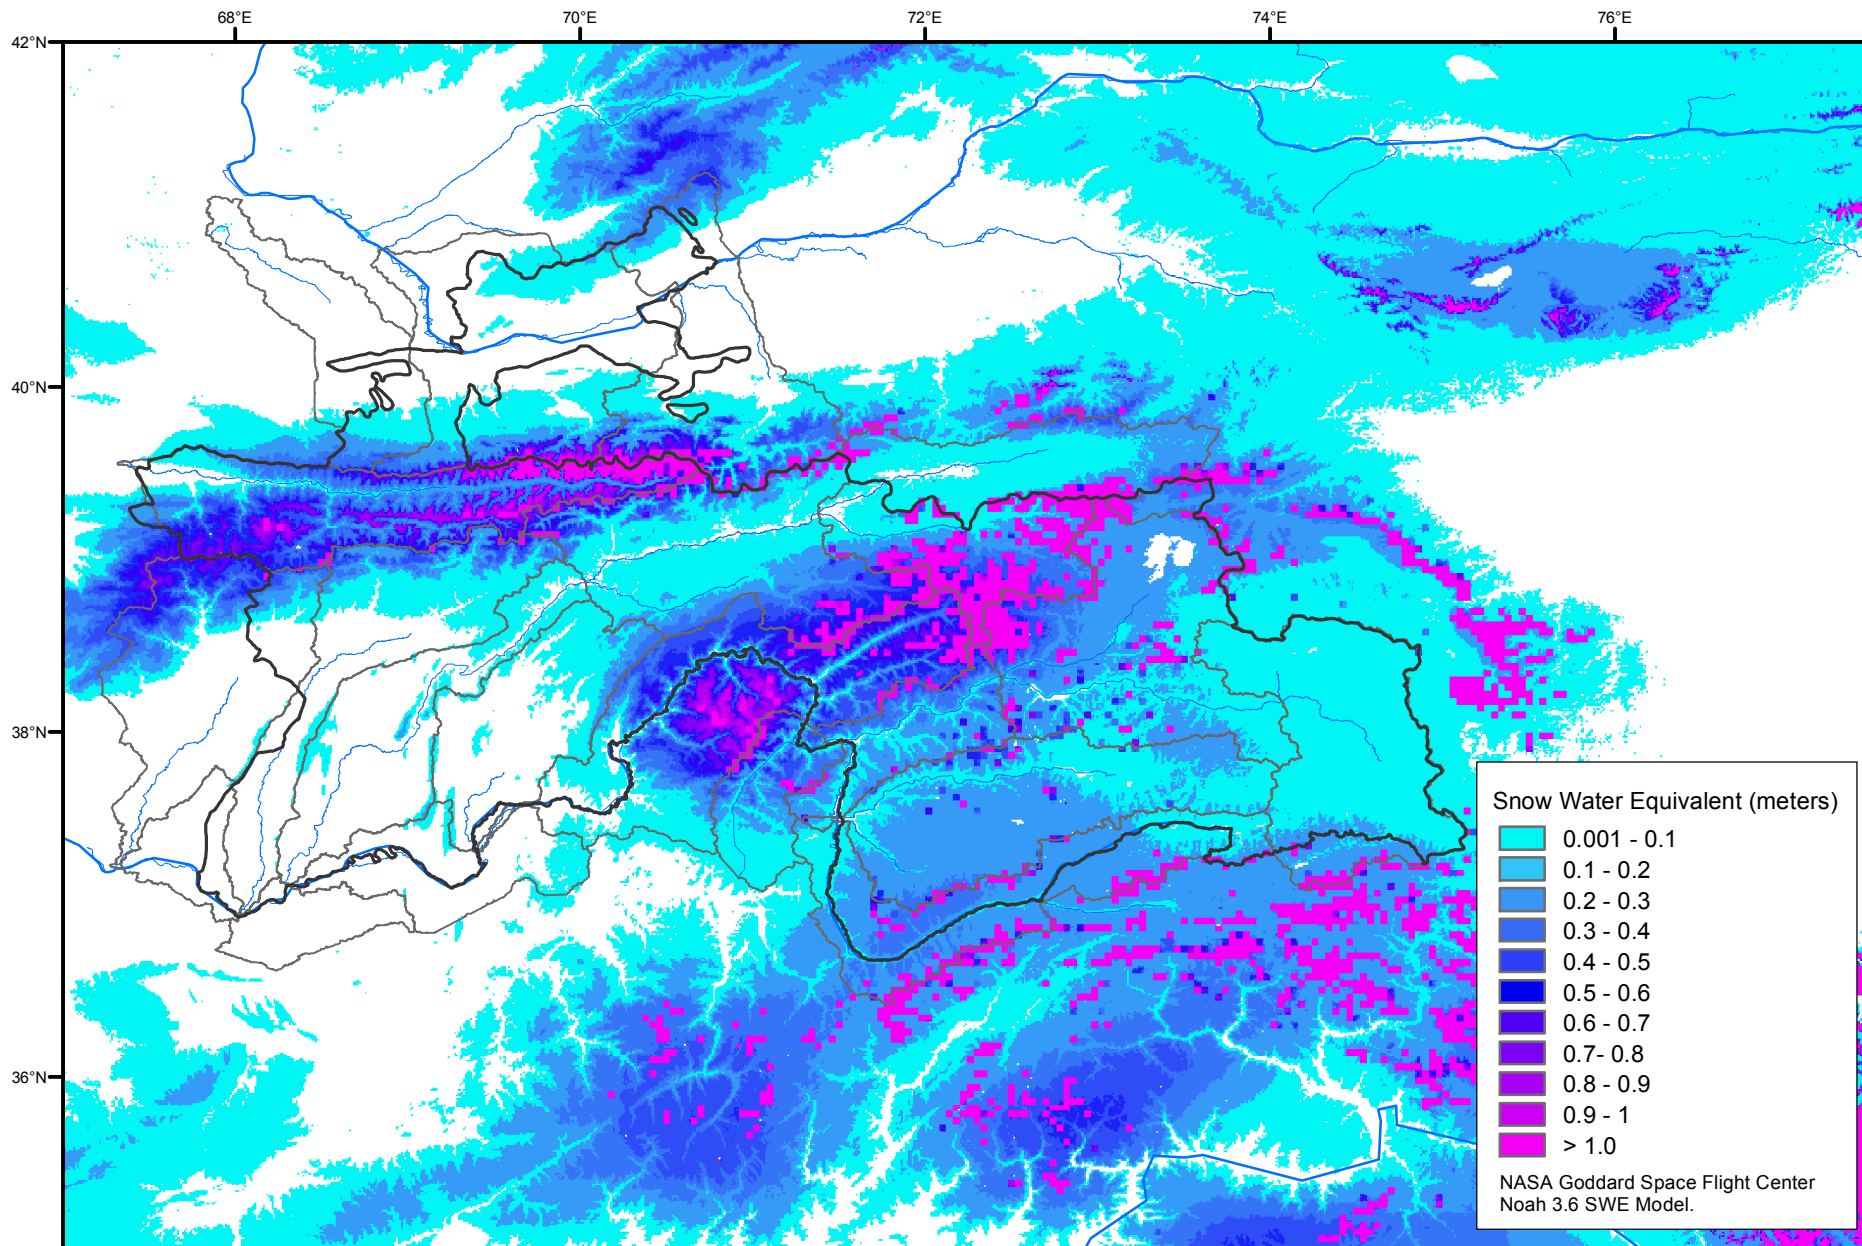

Snow Water Equivalent by Basin

January 31, 2007

Map created by USGS/EROS