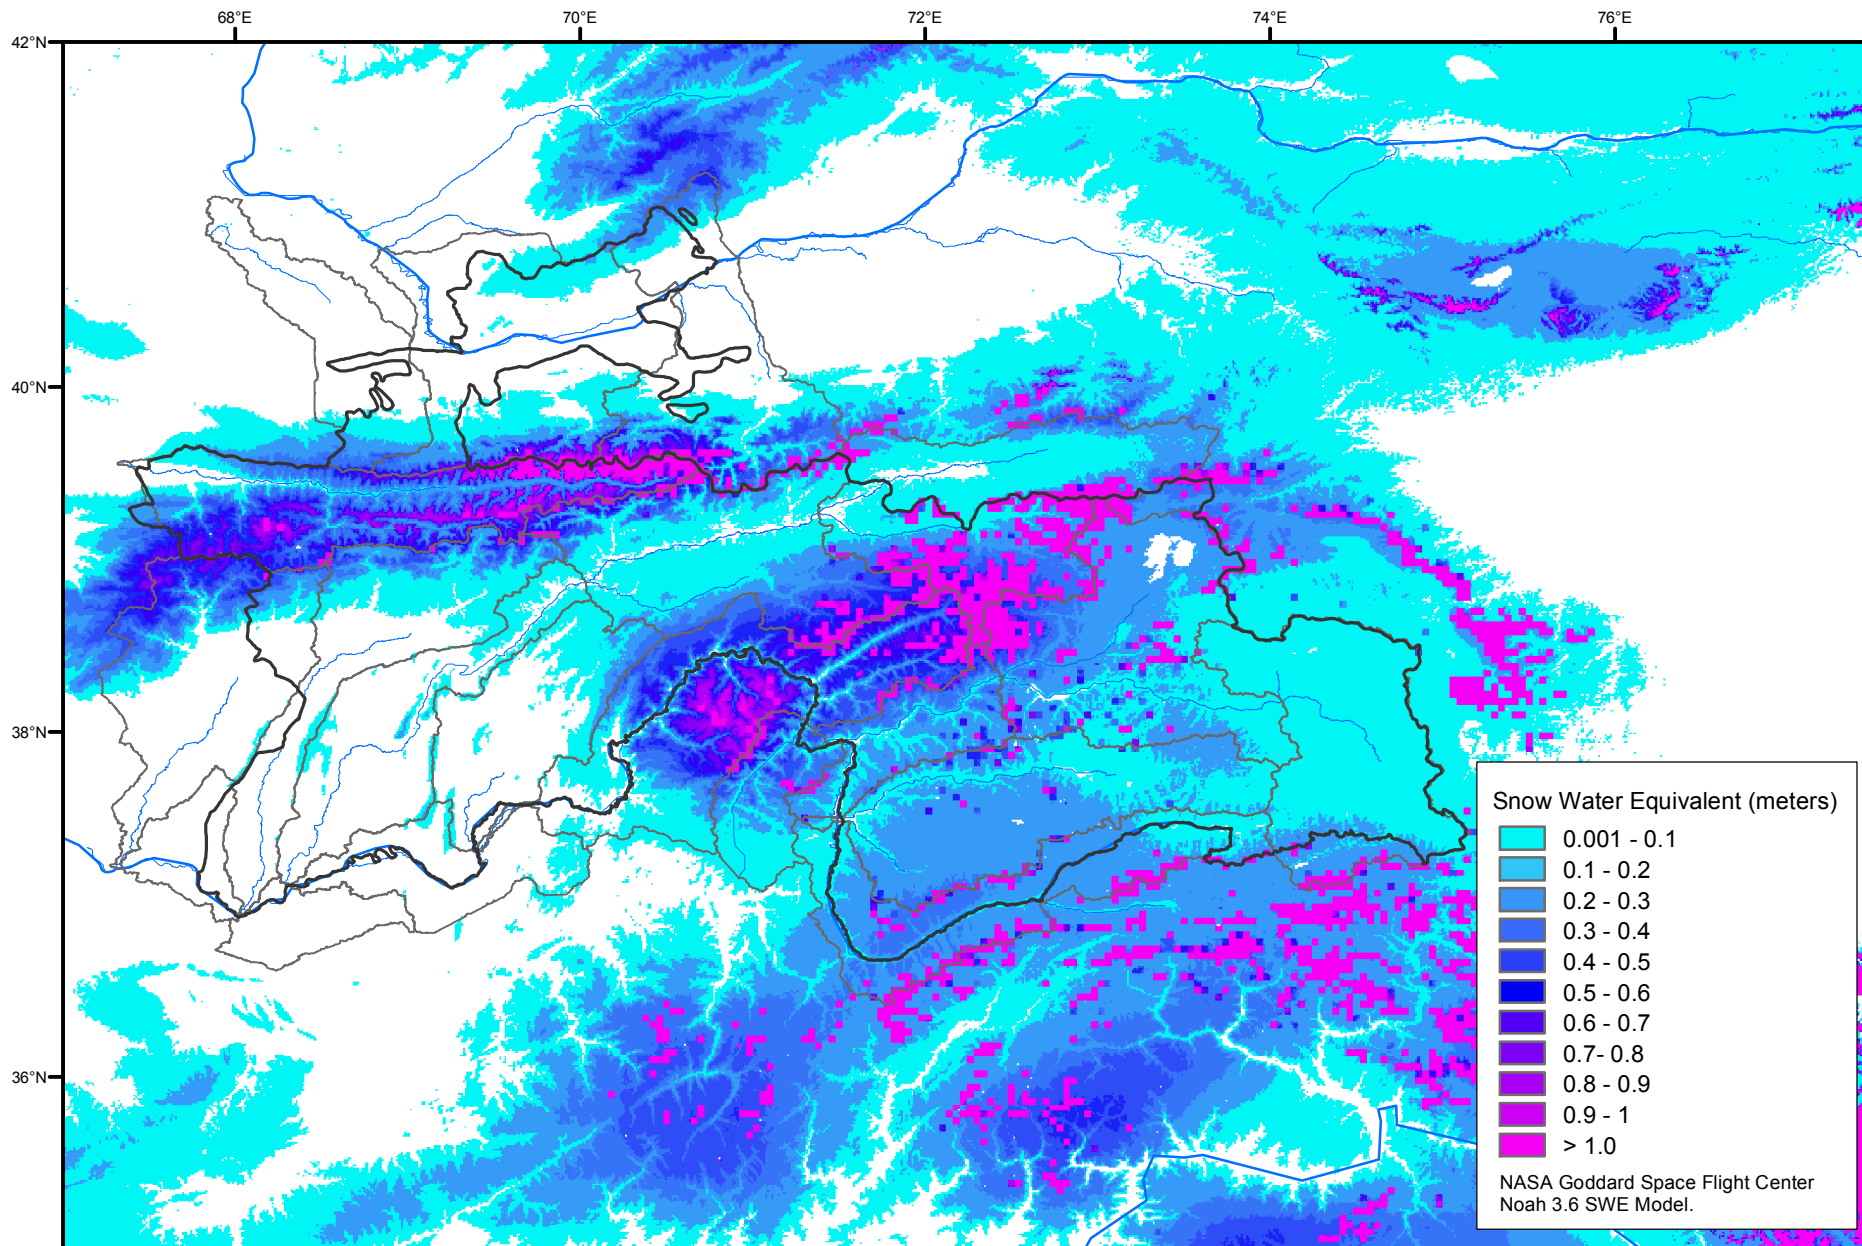

Snow Water Equivalent by Basin

February 01, 2007

Map created by USGS/EROS