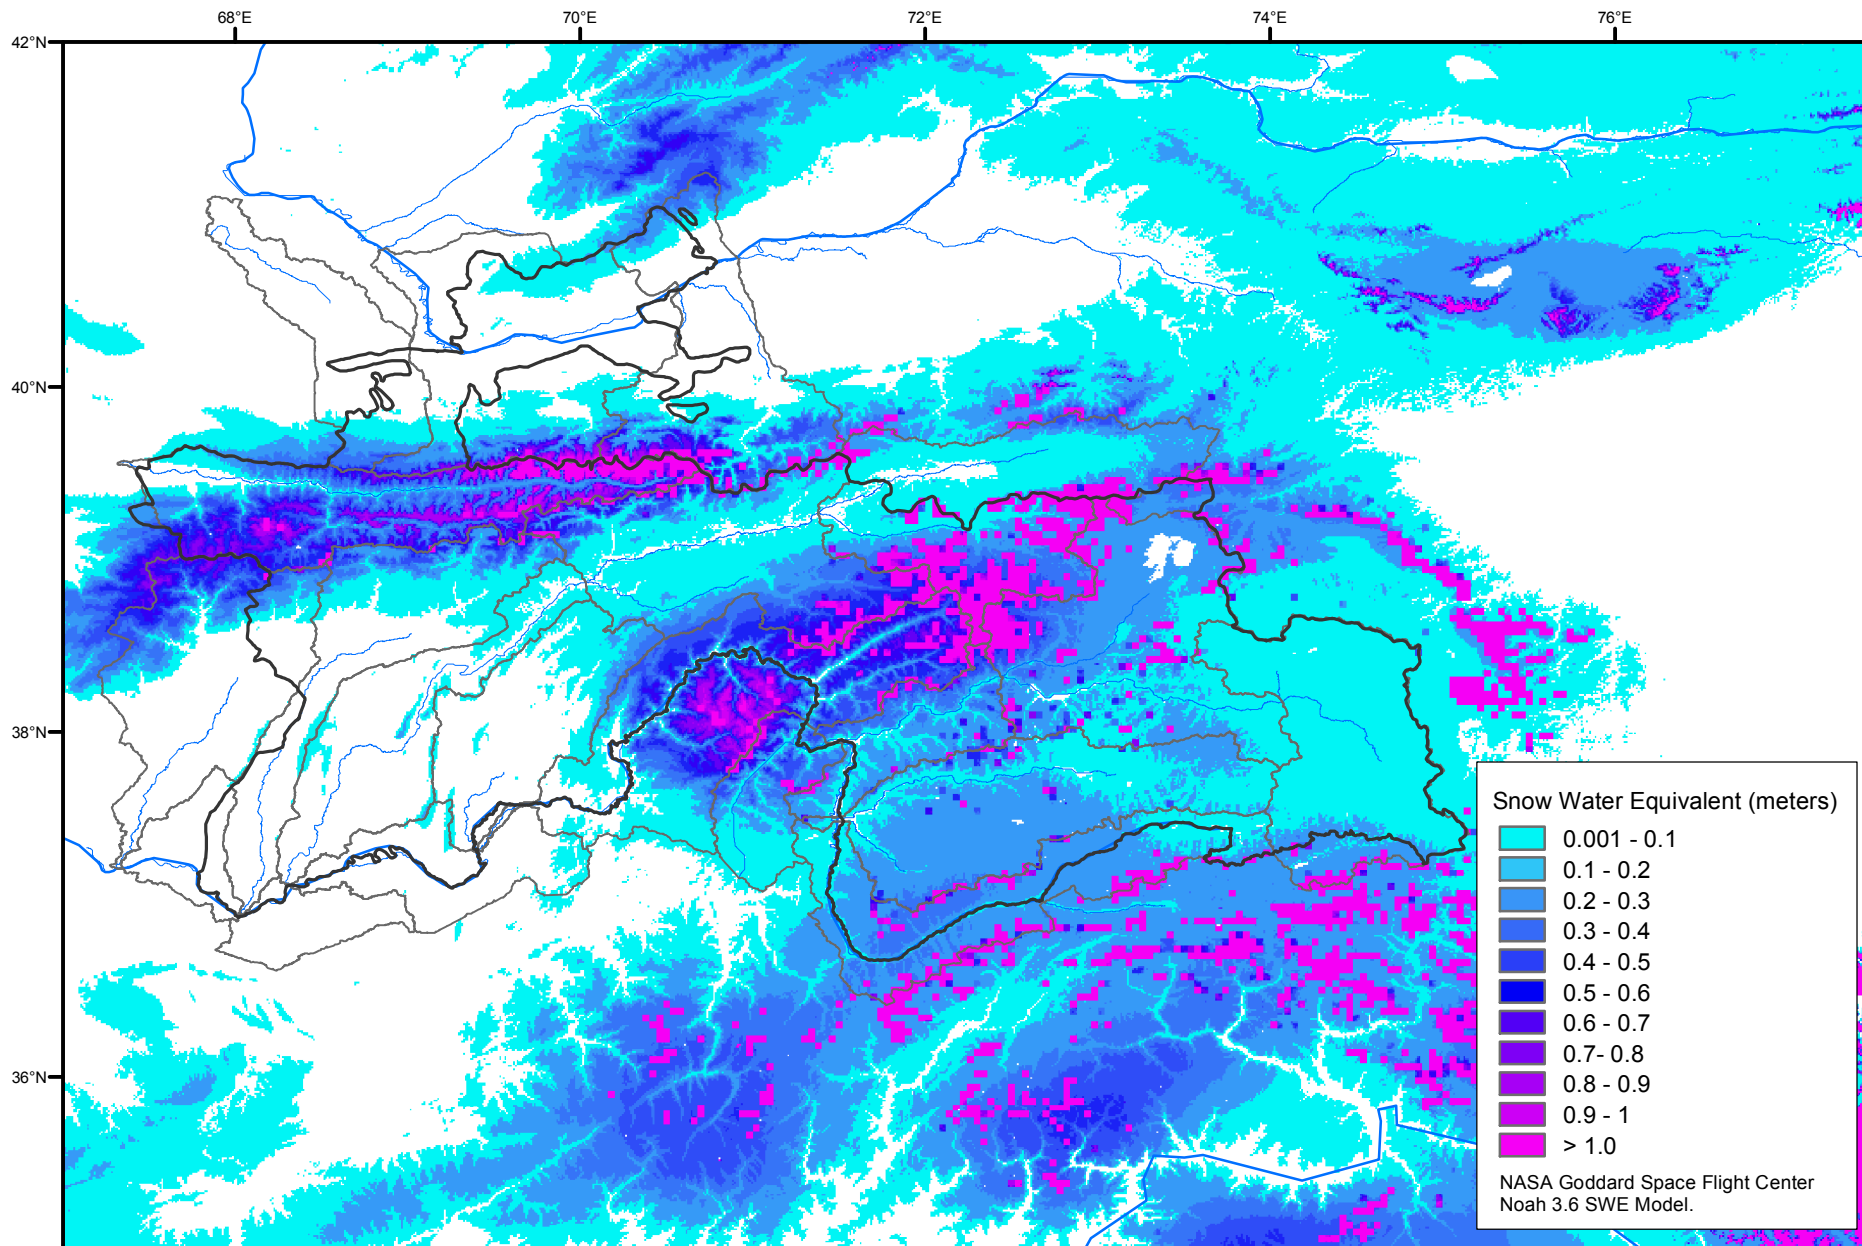

Snow Water Equivalent by Basin

February 02, 2007

Map created by USGS/EROS