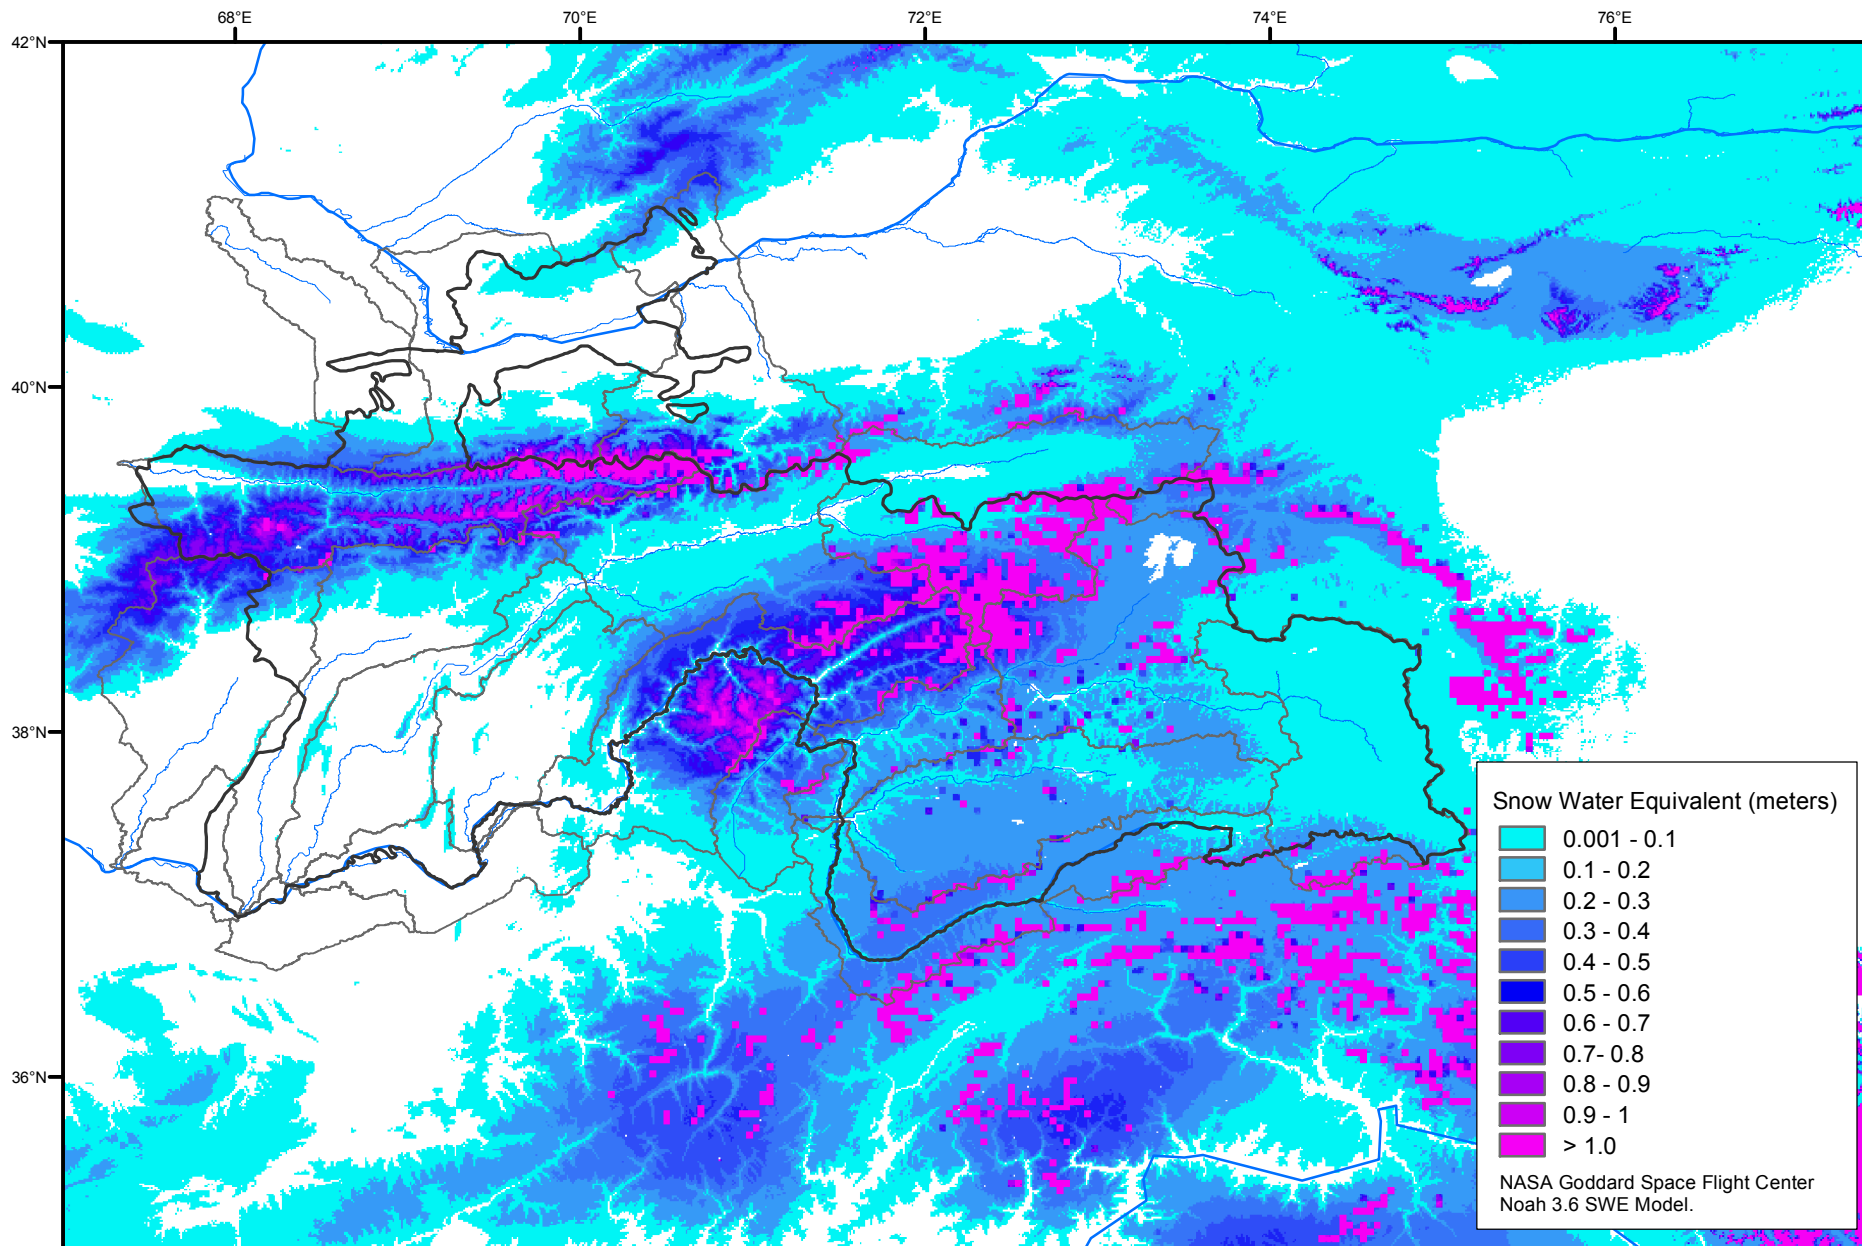

Snow Water Equivalent by Basin

February 03, 2007

Map created by USGS/EROS