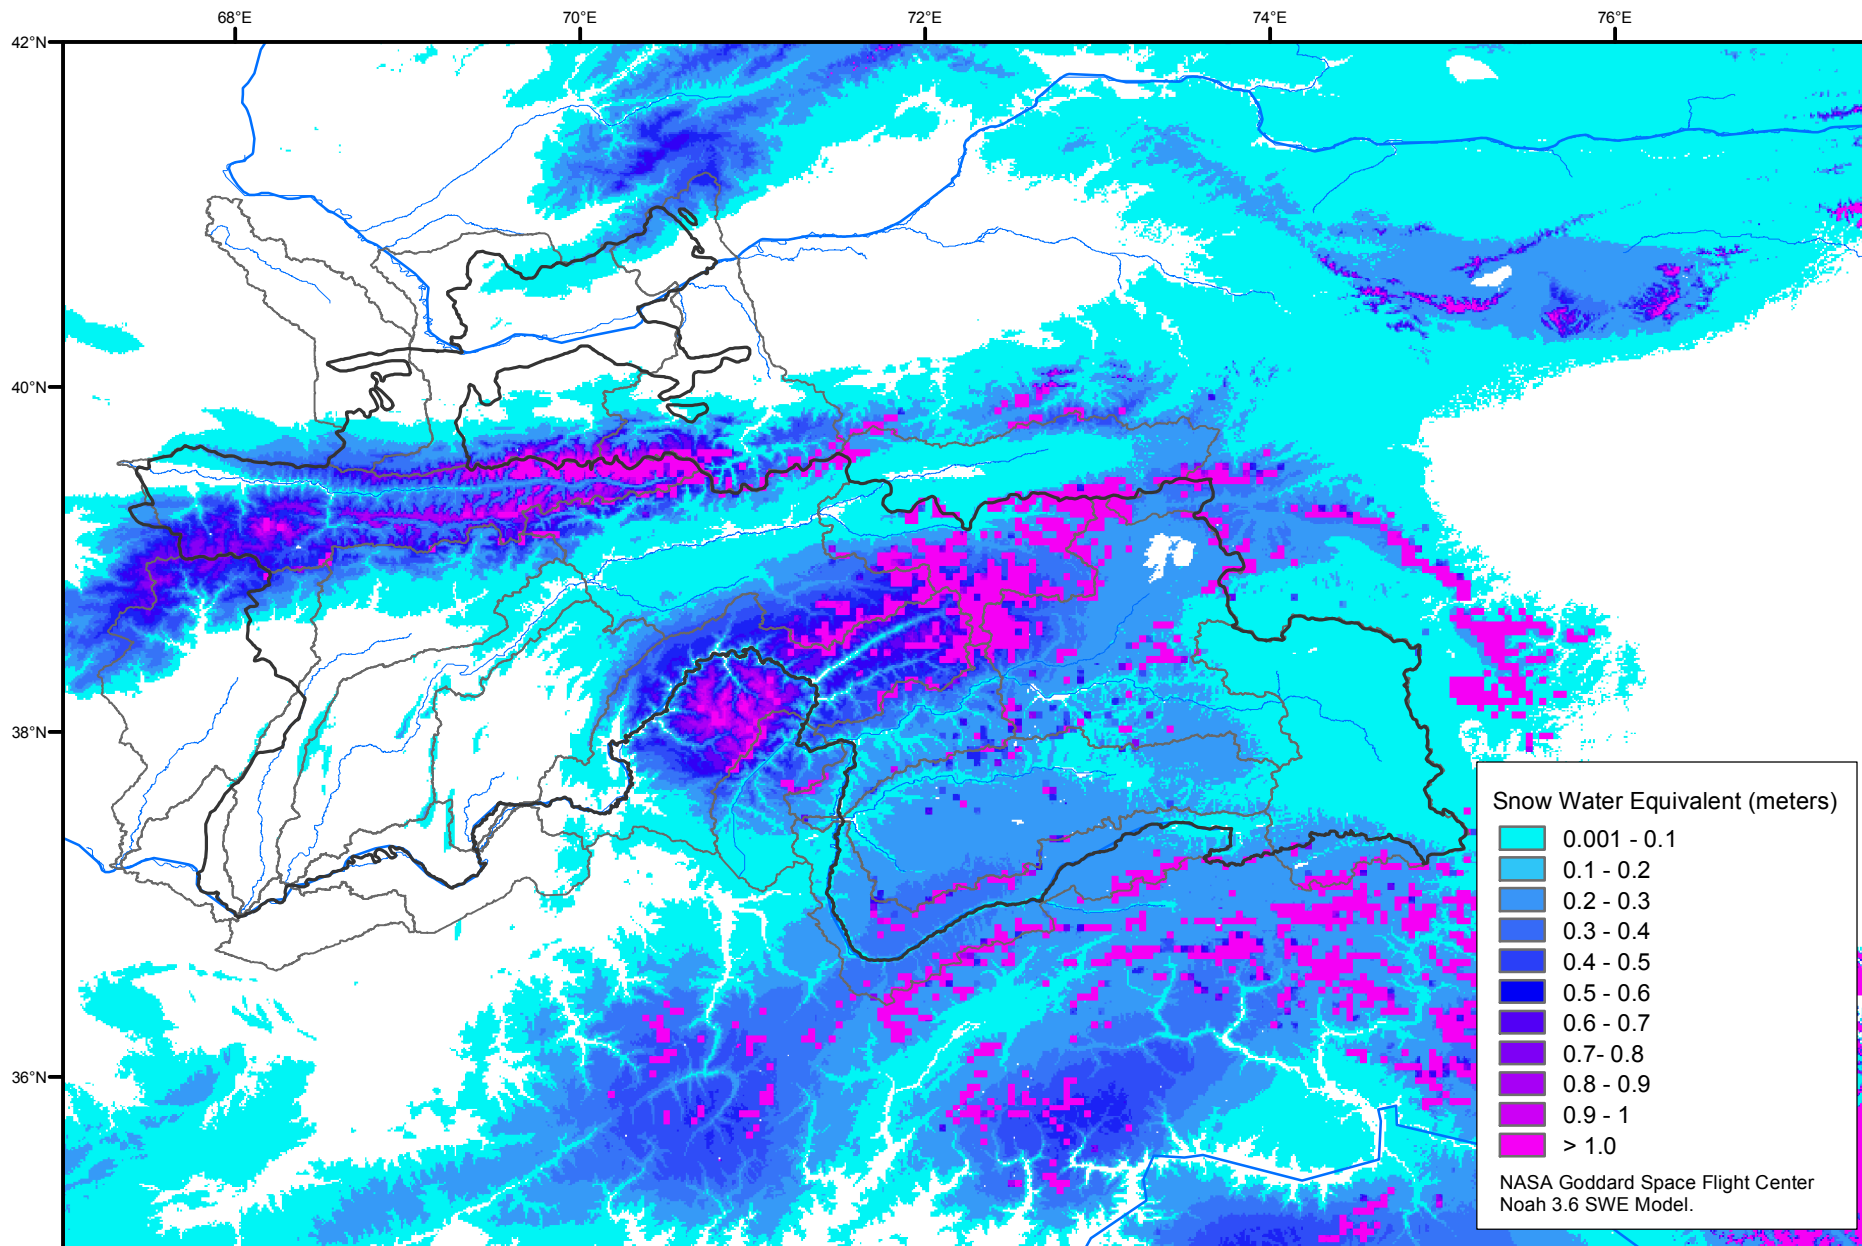

Snow Water Equivalent by Basin

February 04, 2007

Map created by USGS/EROS