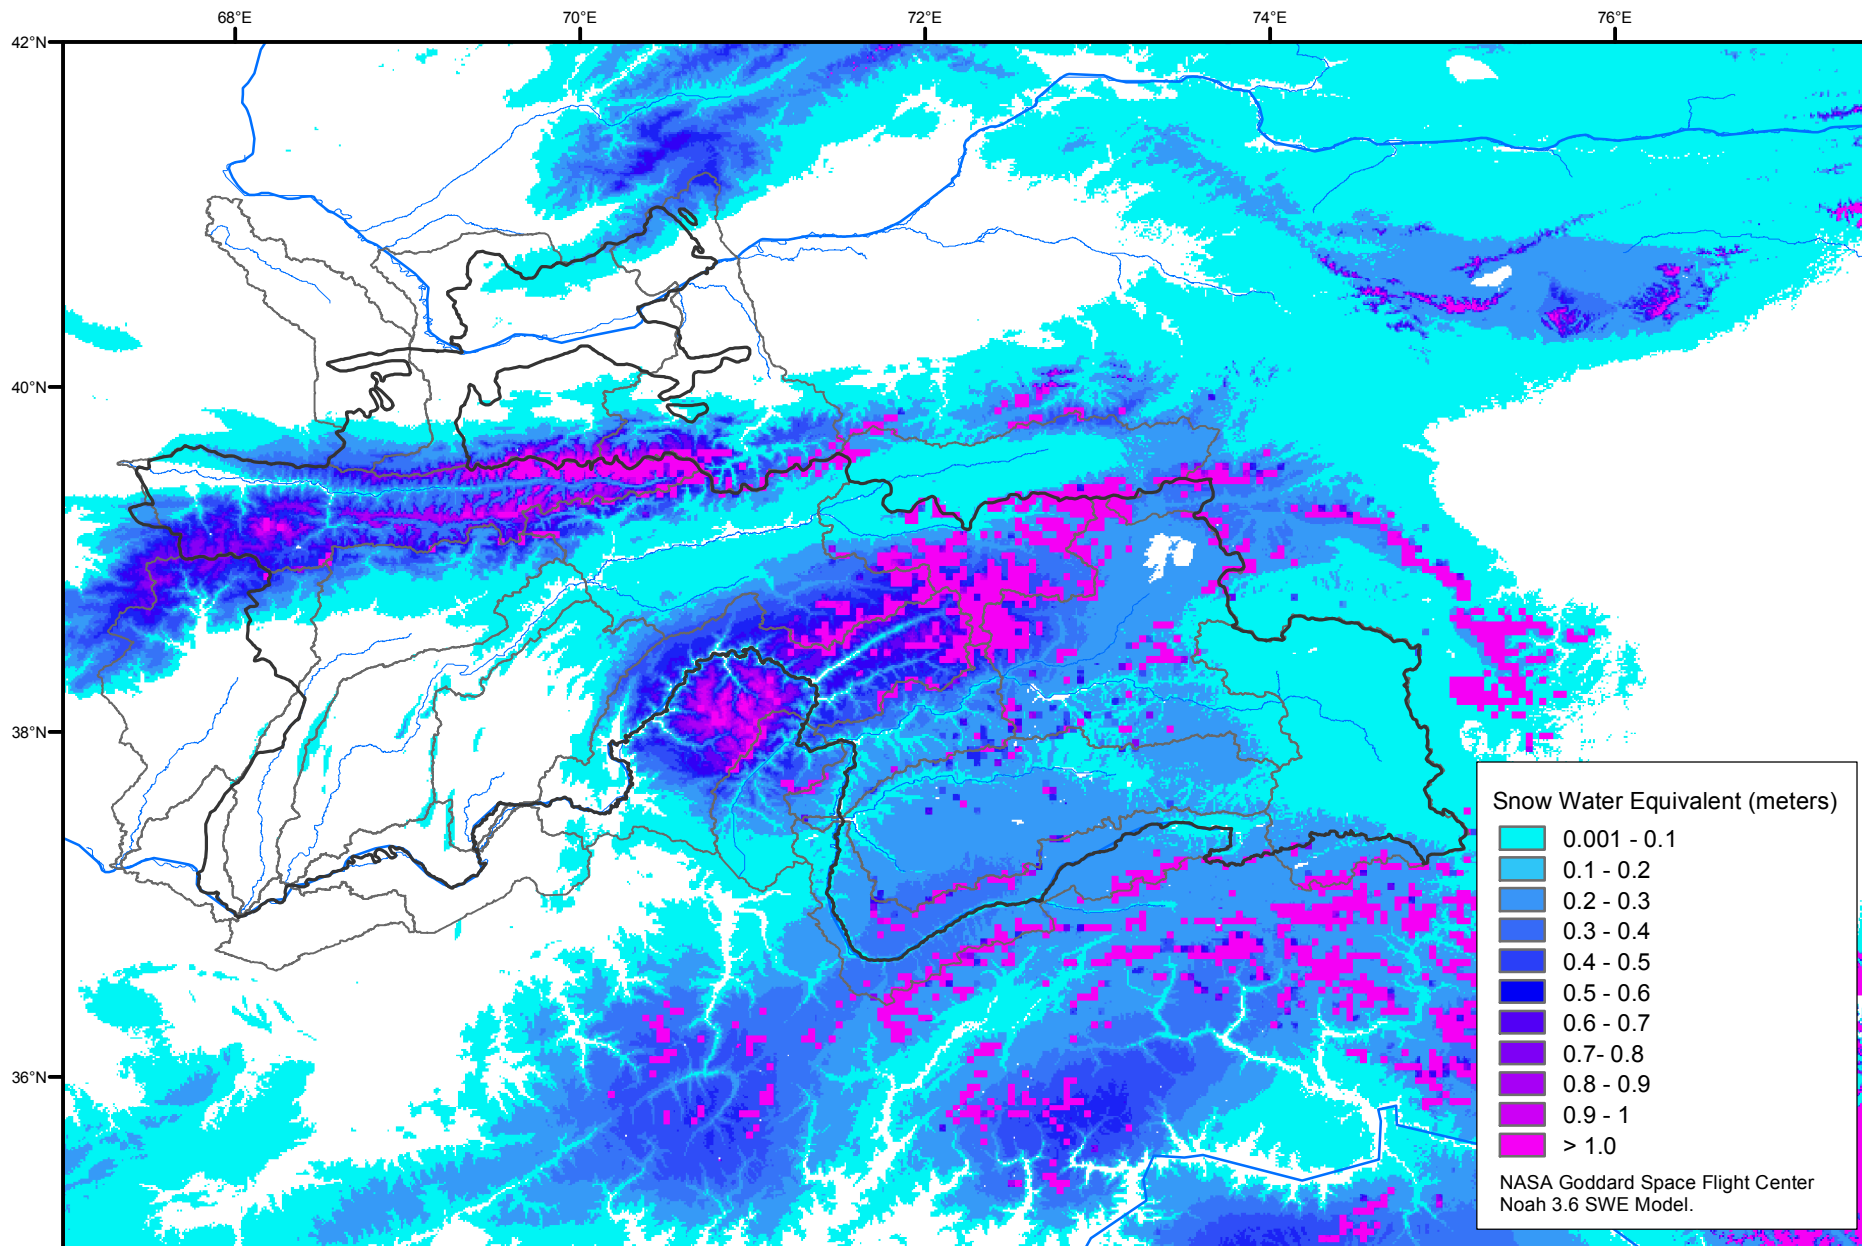

# Snow Water Equivalent by Basin

February 05, 2007

Map created by USGS/EROS