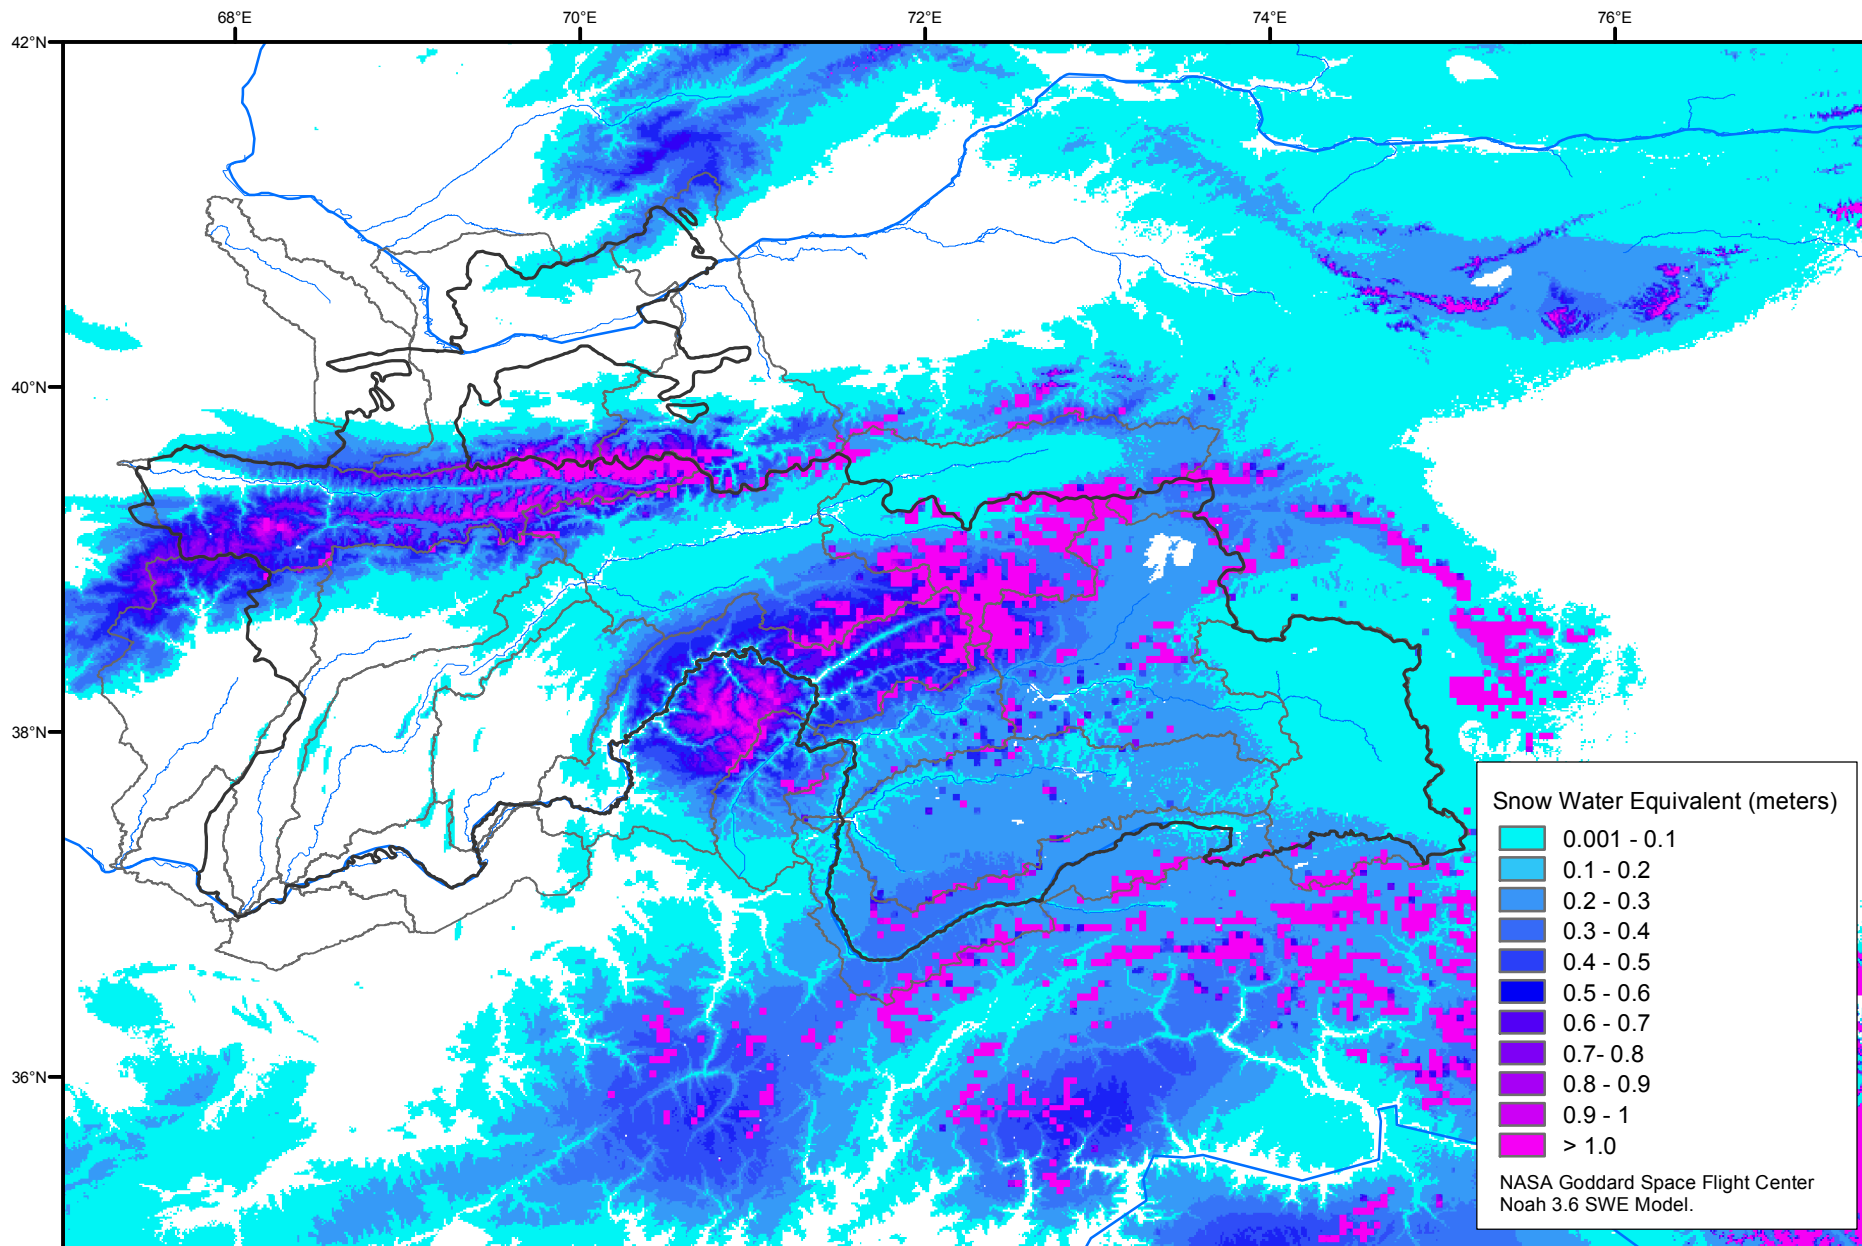

Snow Water Equivalent by Basin

February 06, 2007

Map created by USGS/EROS