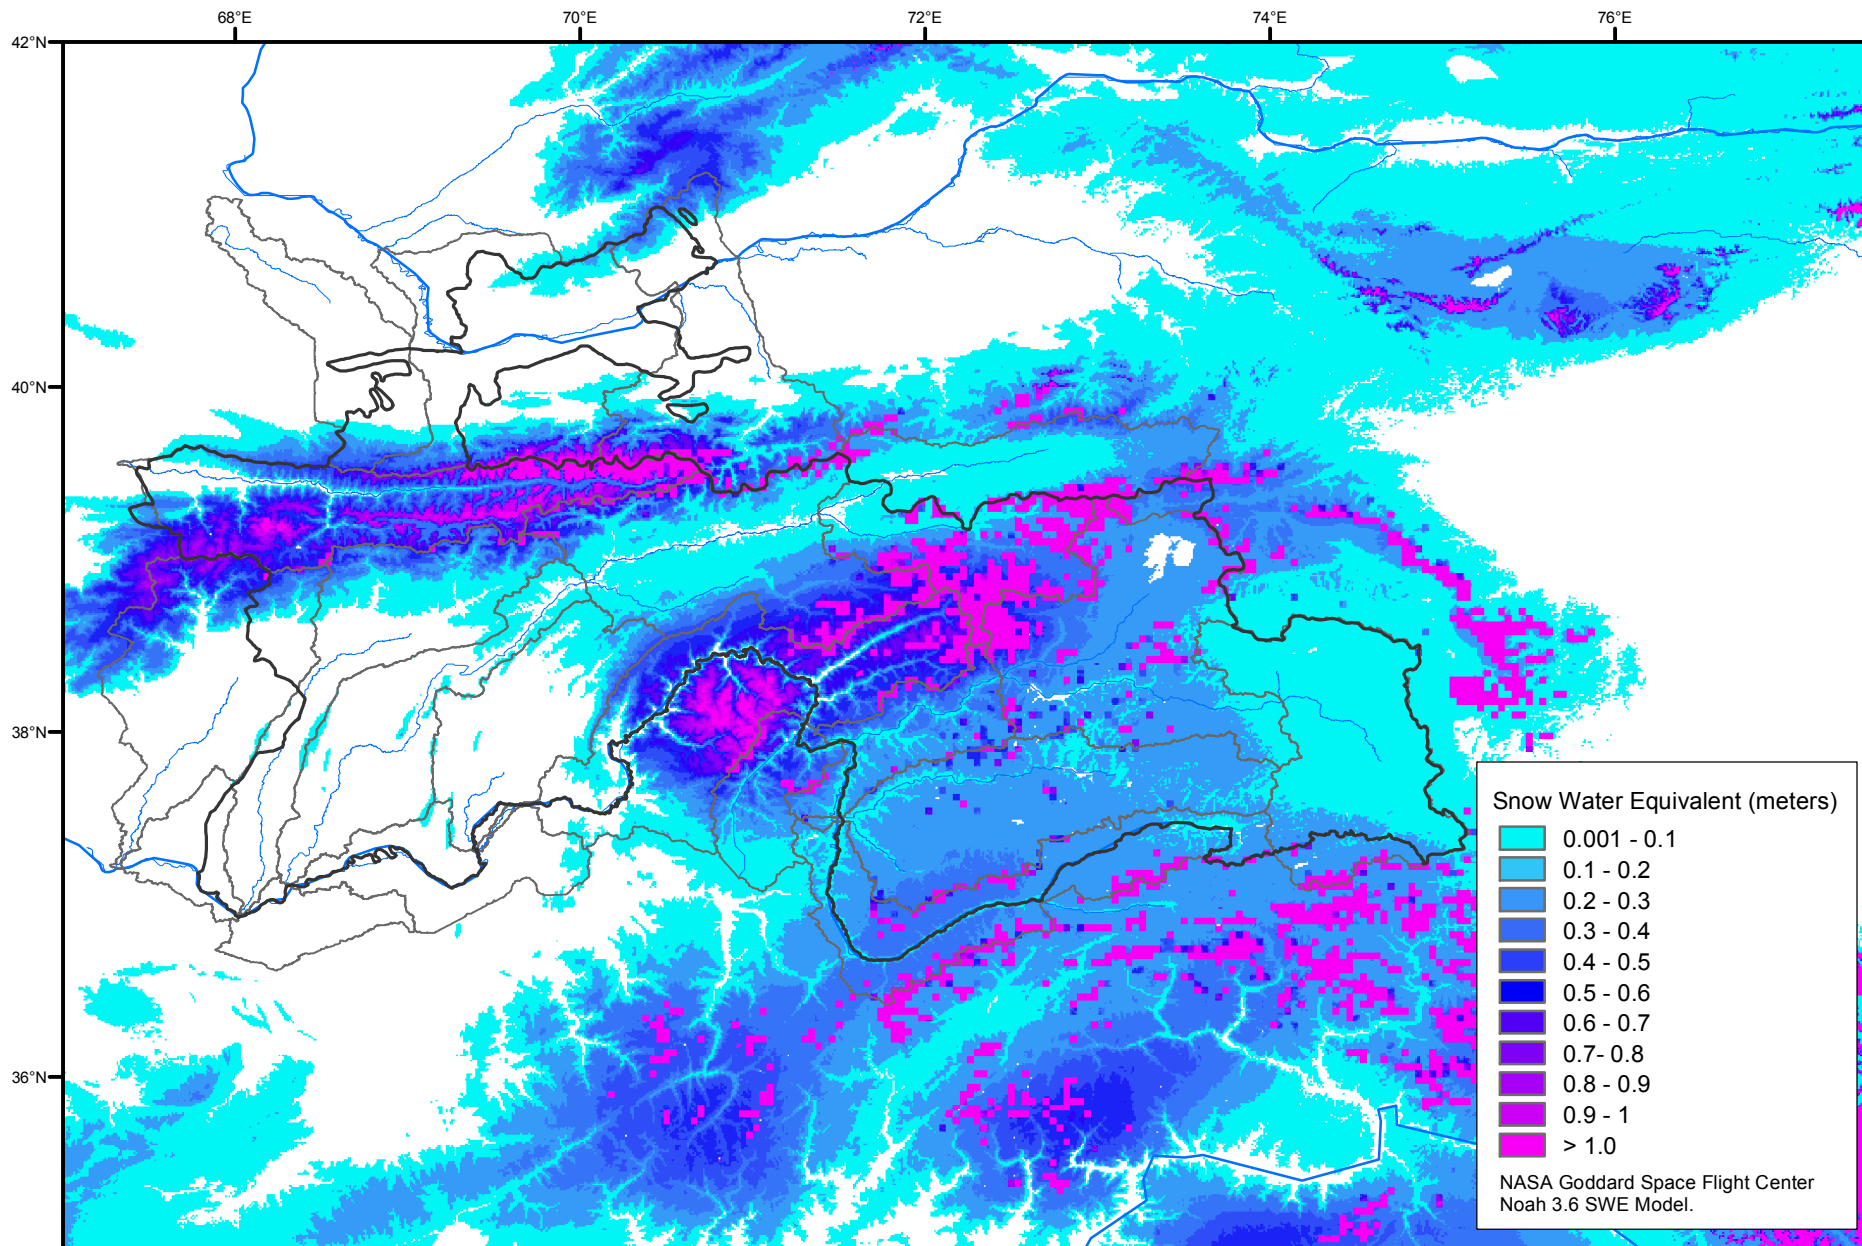

Snow Water Equivalent by Basin

February 10, 2007

Map created by USGS/EROS