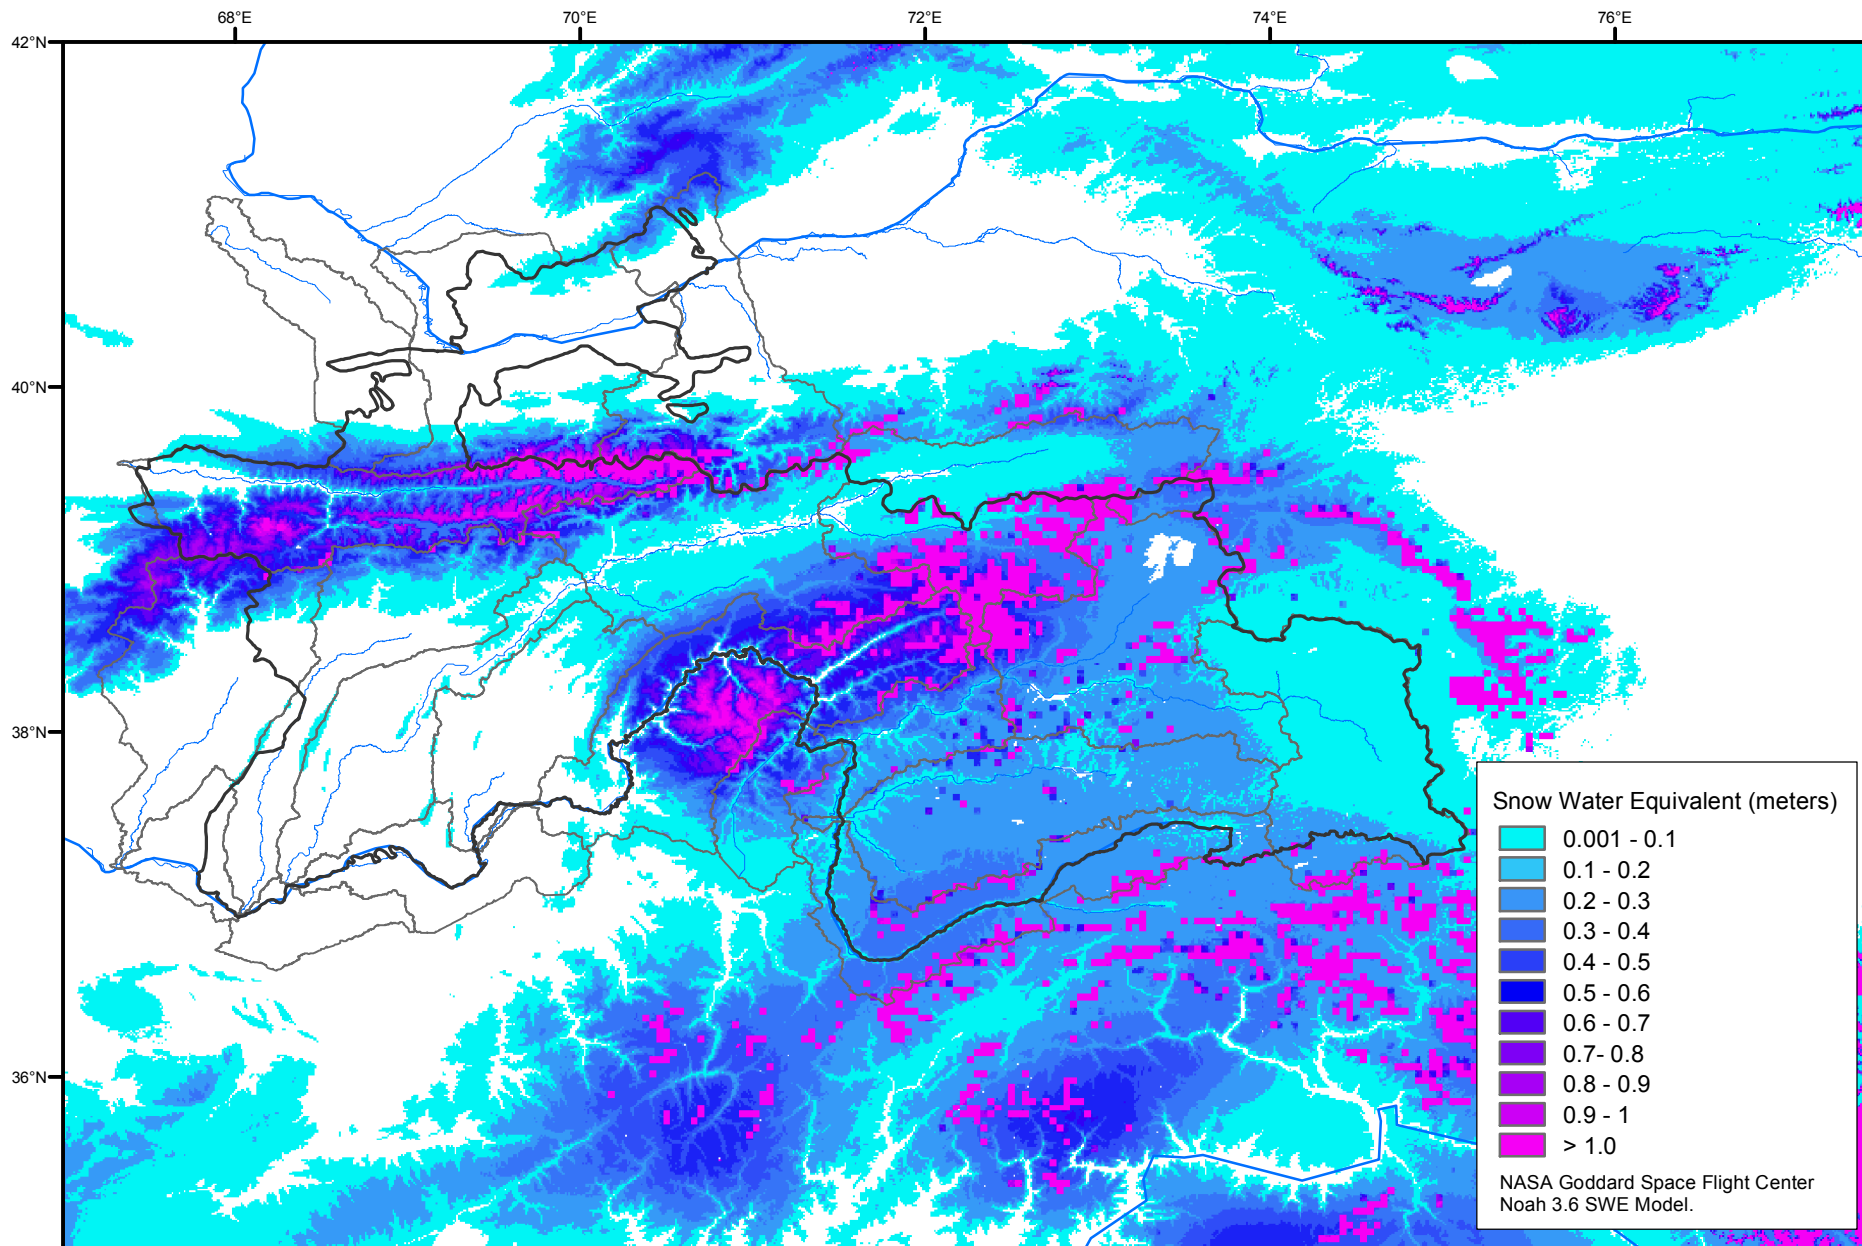

Snow Water Equivalent by Basin

February 11, 2007

Map created by USGS/EROS