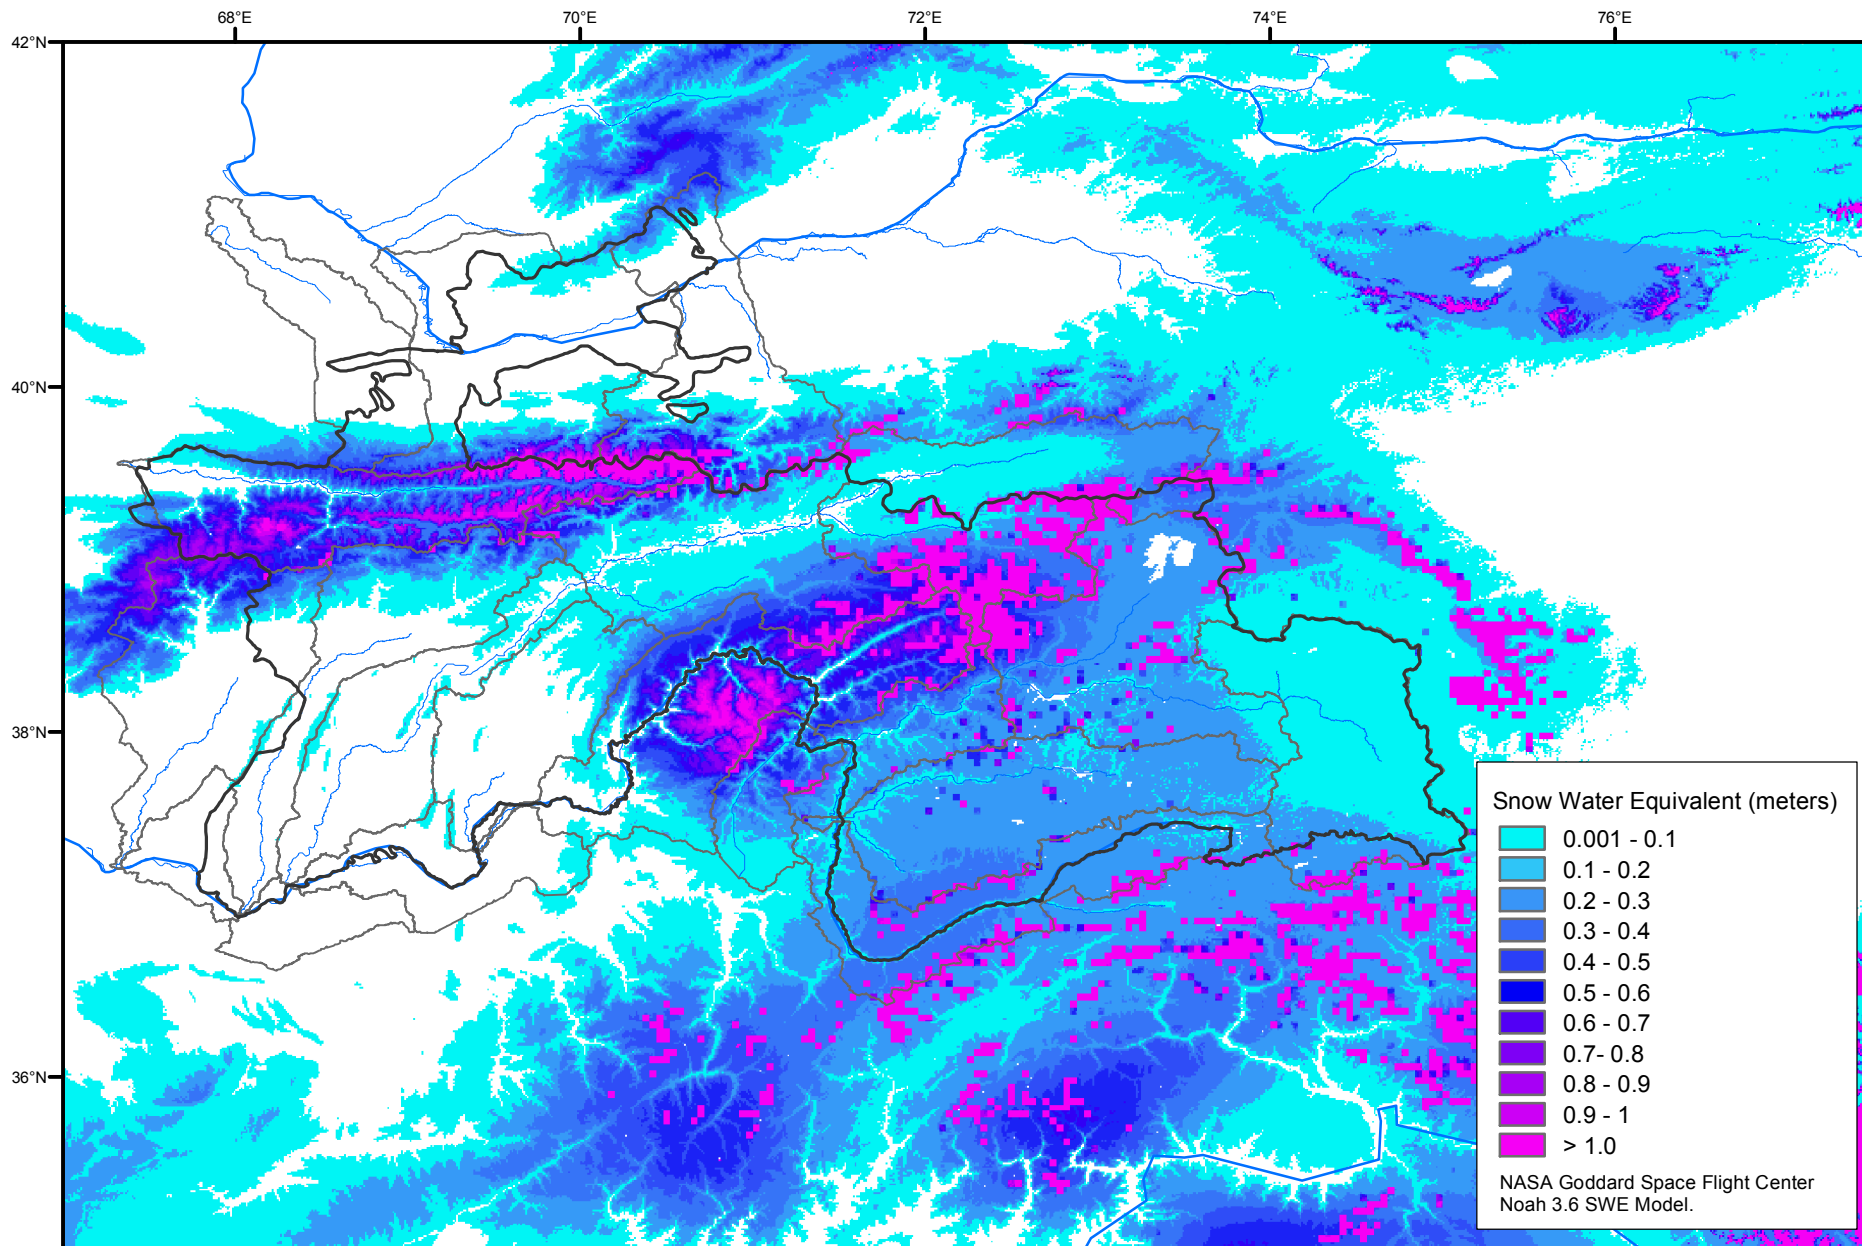

Snow Water Equivalent by Basin

February 12, 2007

Map created by USGS/EROS