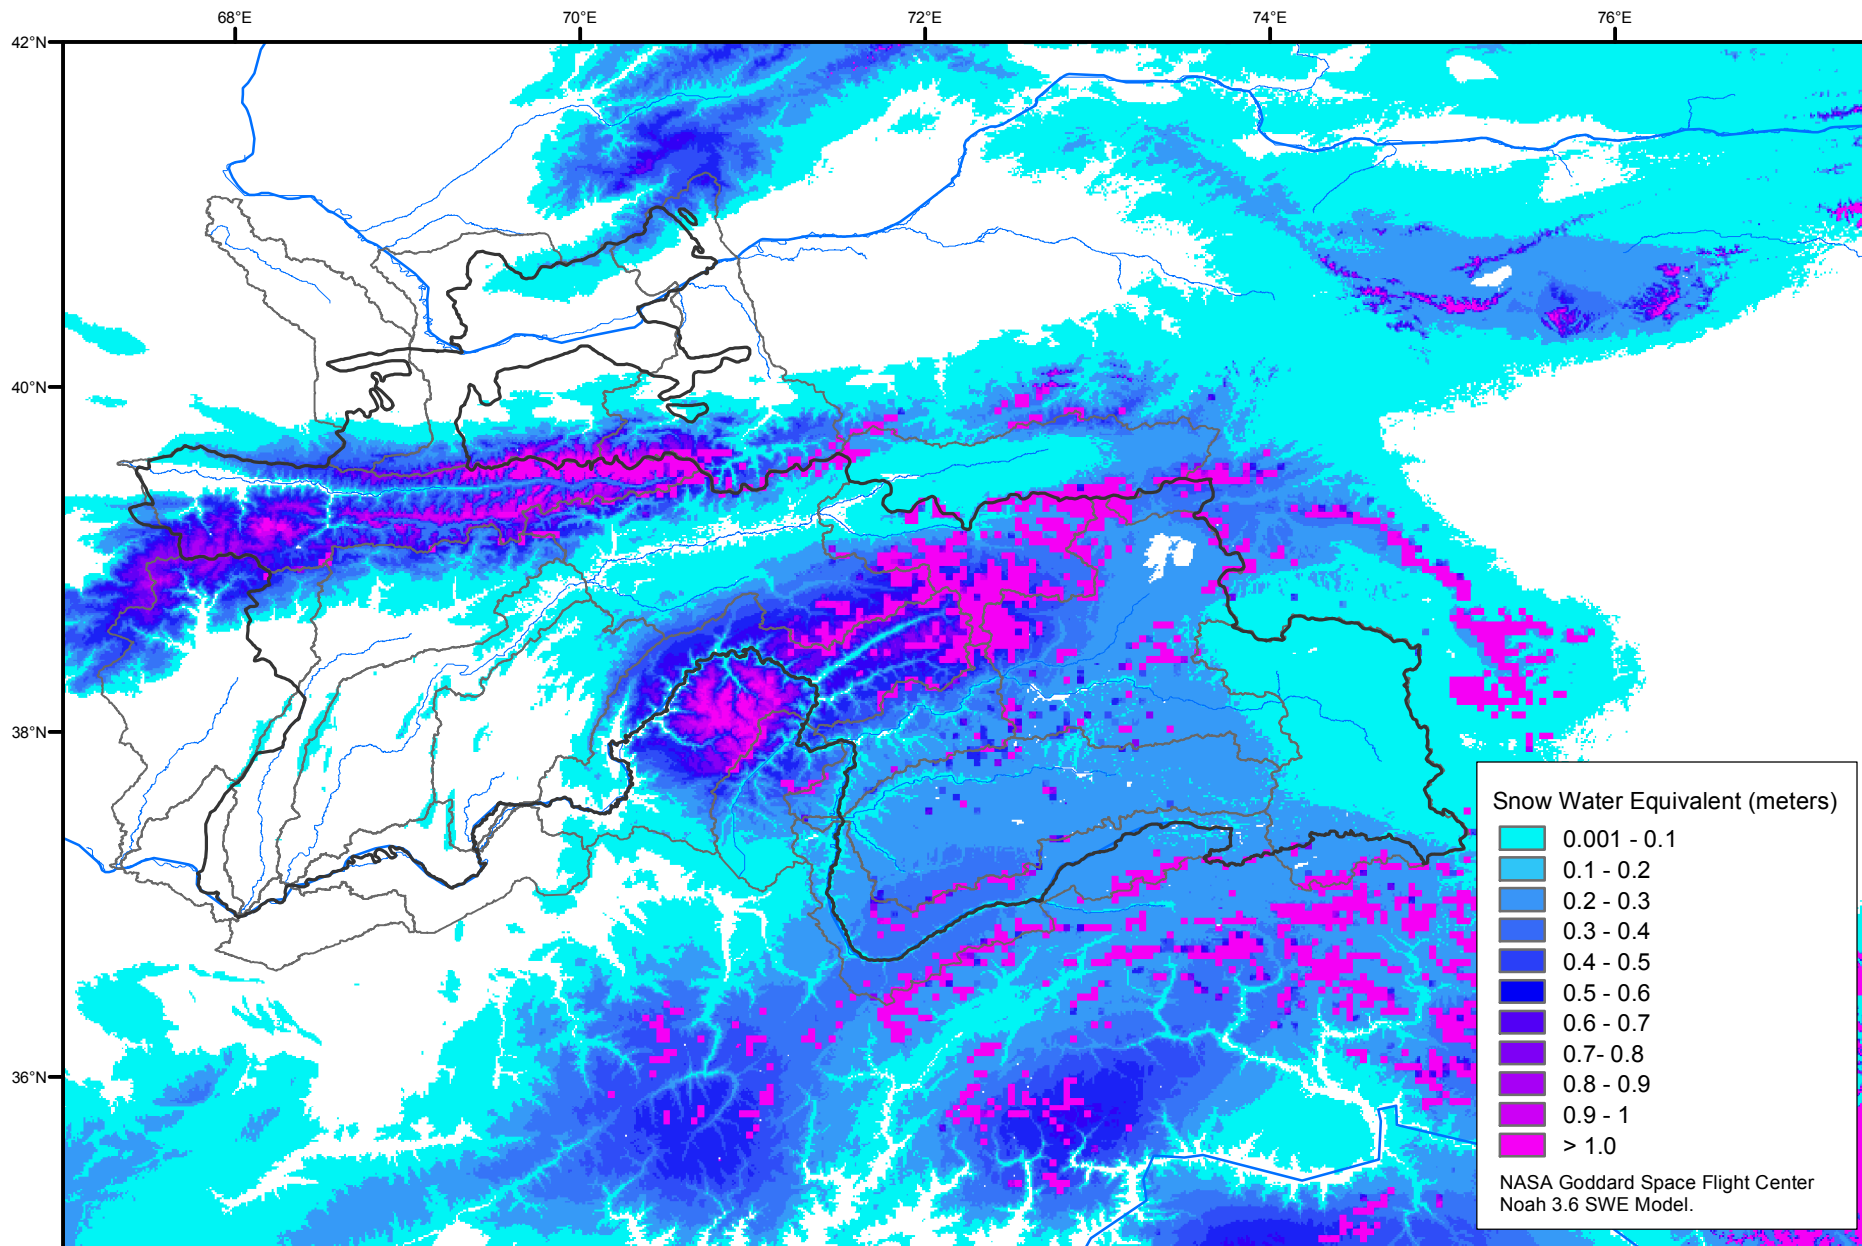

Snow Water Equivalent by Basin

February 13, 2007

Map created by USGS/EROS