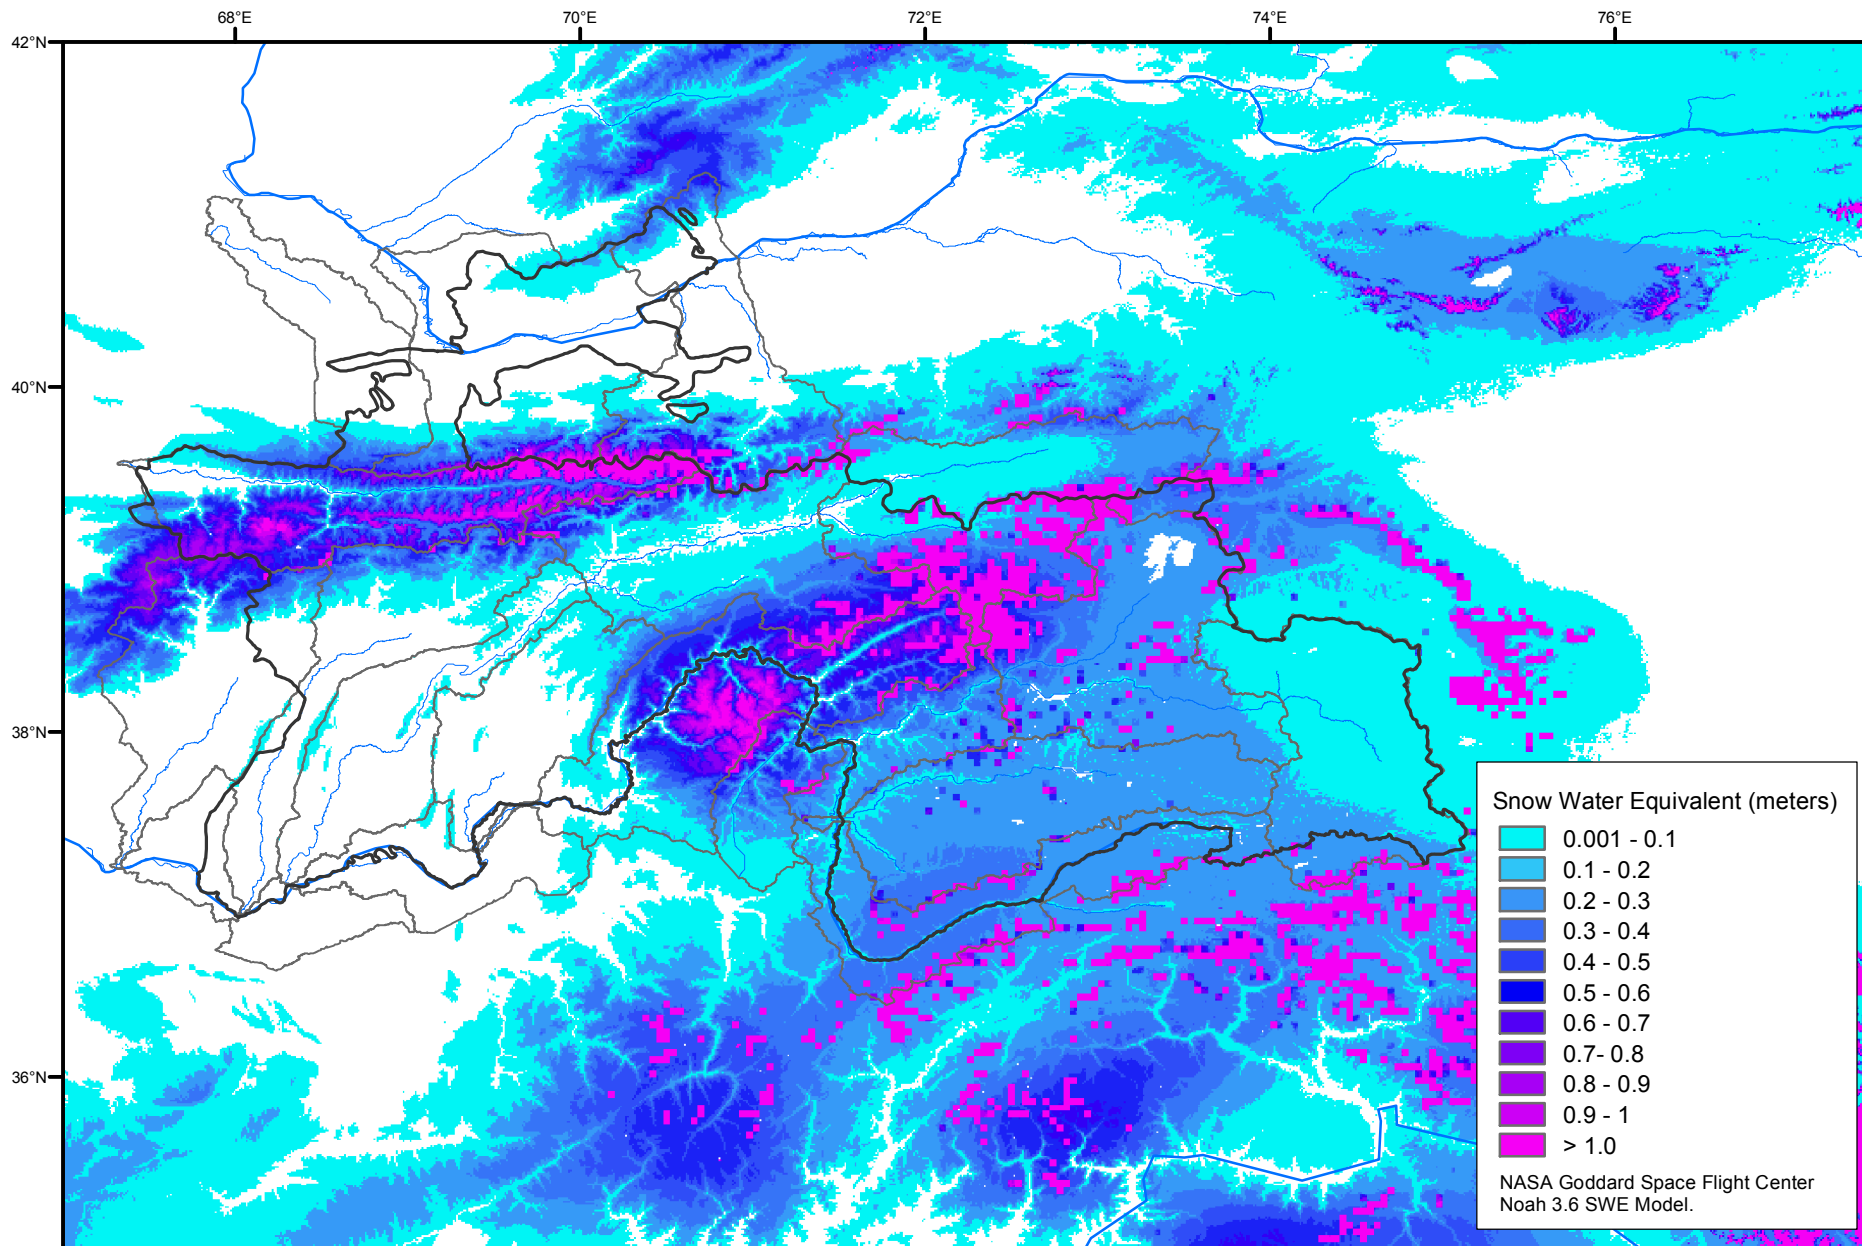

# Snow Water Equivalent by Basin

February 14, 2007

Map created by USGS/EROS