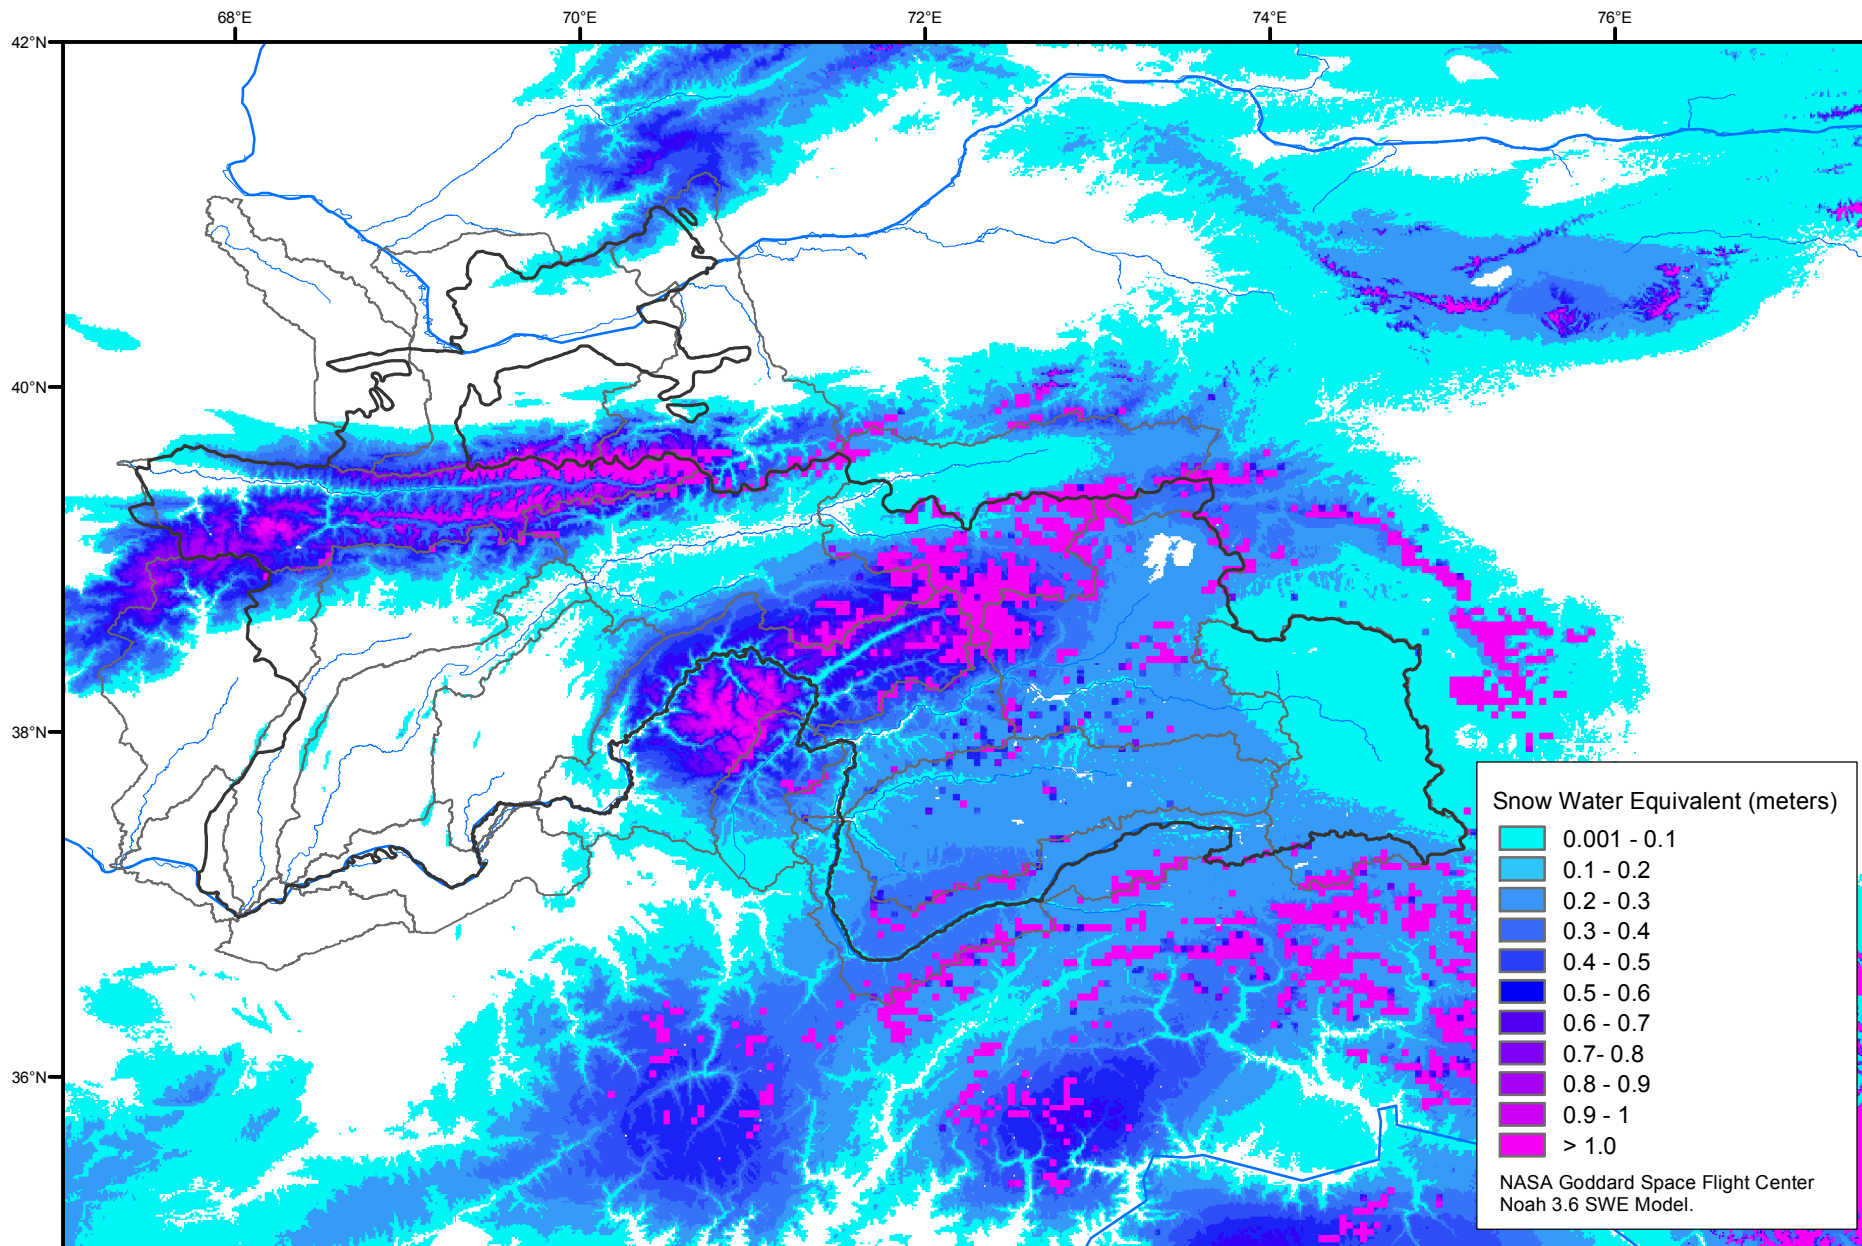

Snow Water Equivalent by Basin

February 17, 2007

Map created by USGS/EROS