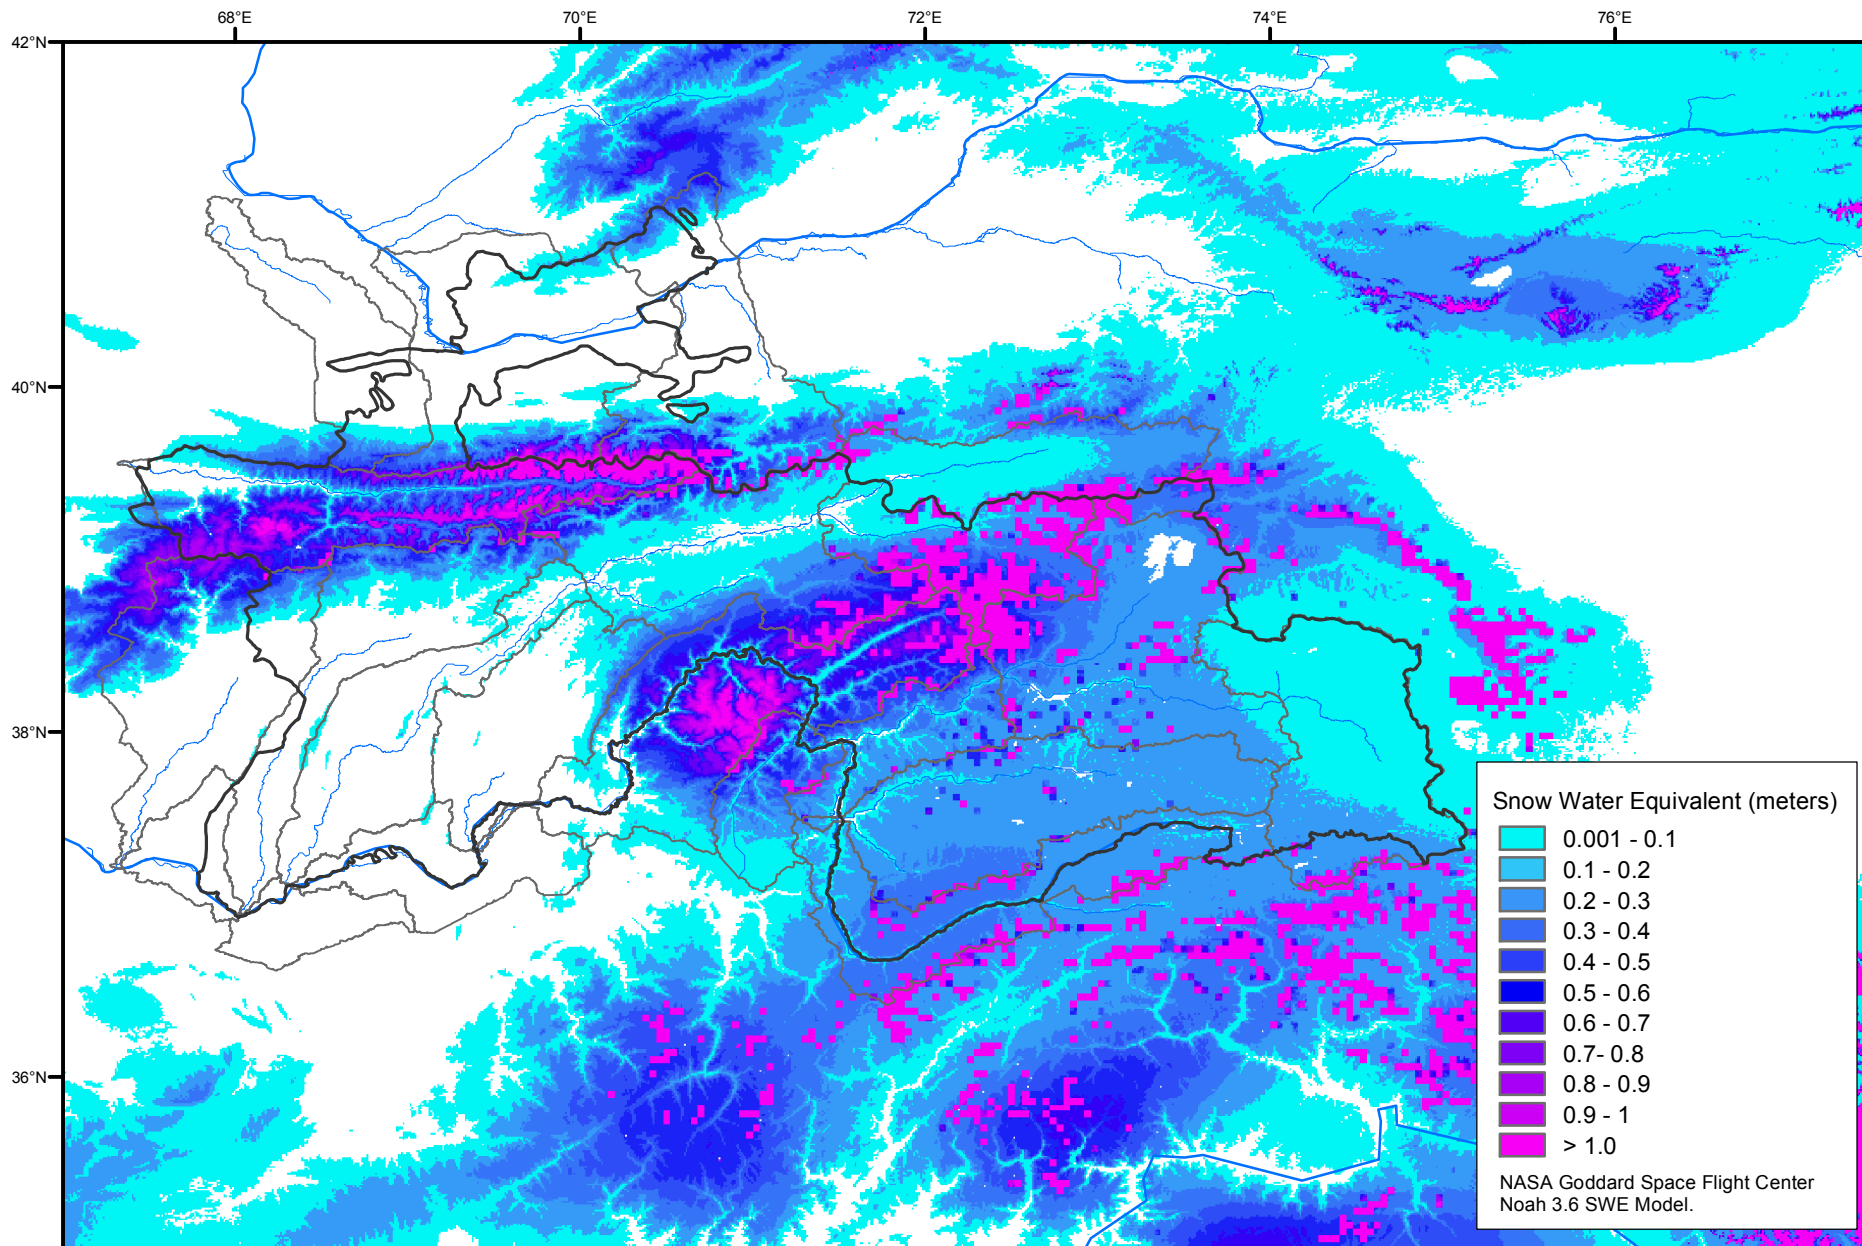

Snow Water Equivalent by Basin

February 18, 2007

Map created by USGS/EROS