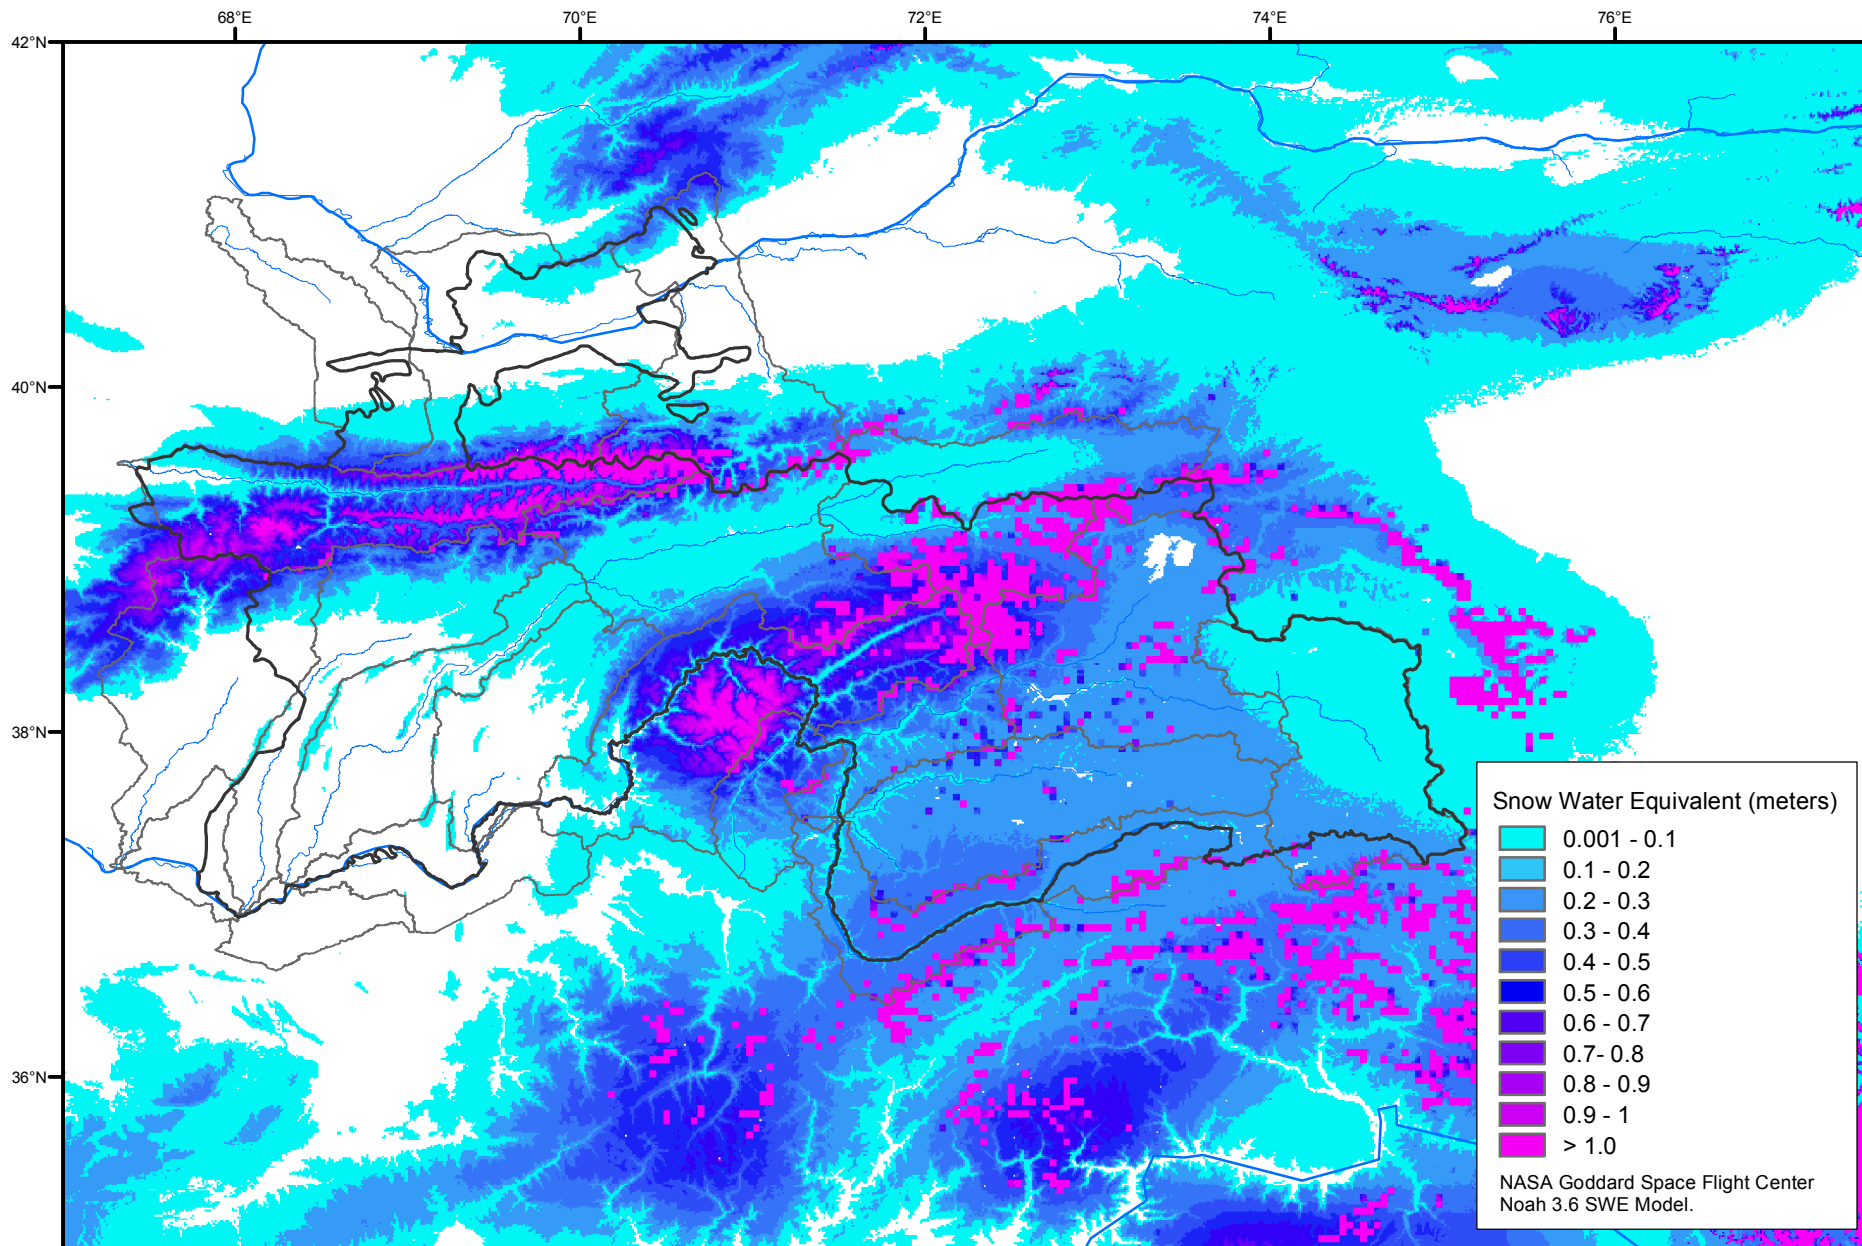

Snow Water Equivalent by Basin

February 22, 2007

Map created by USGS/EROS