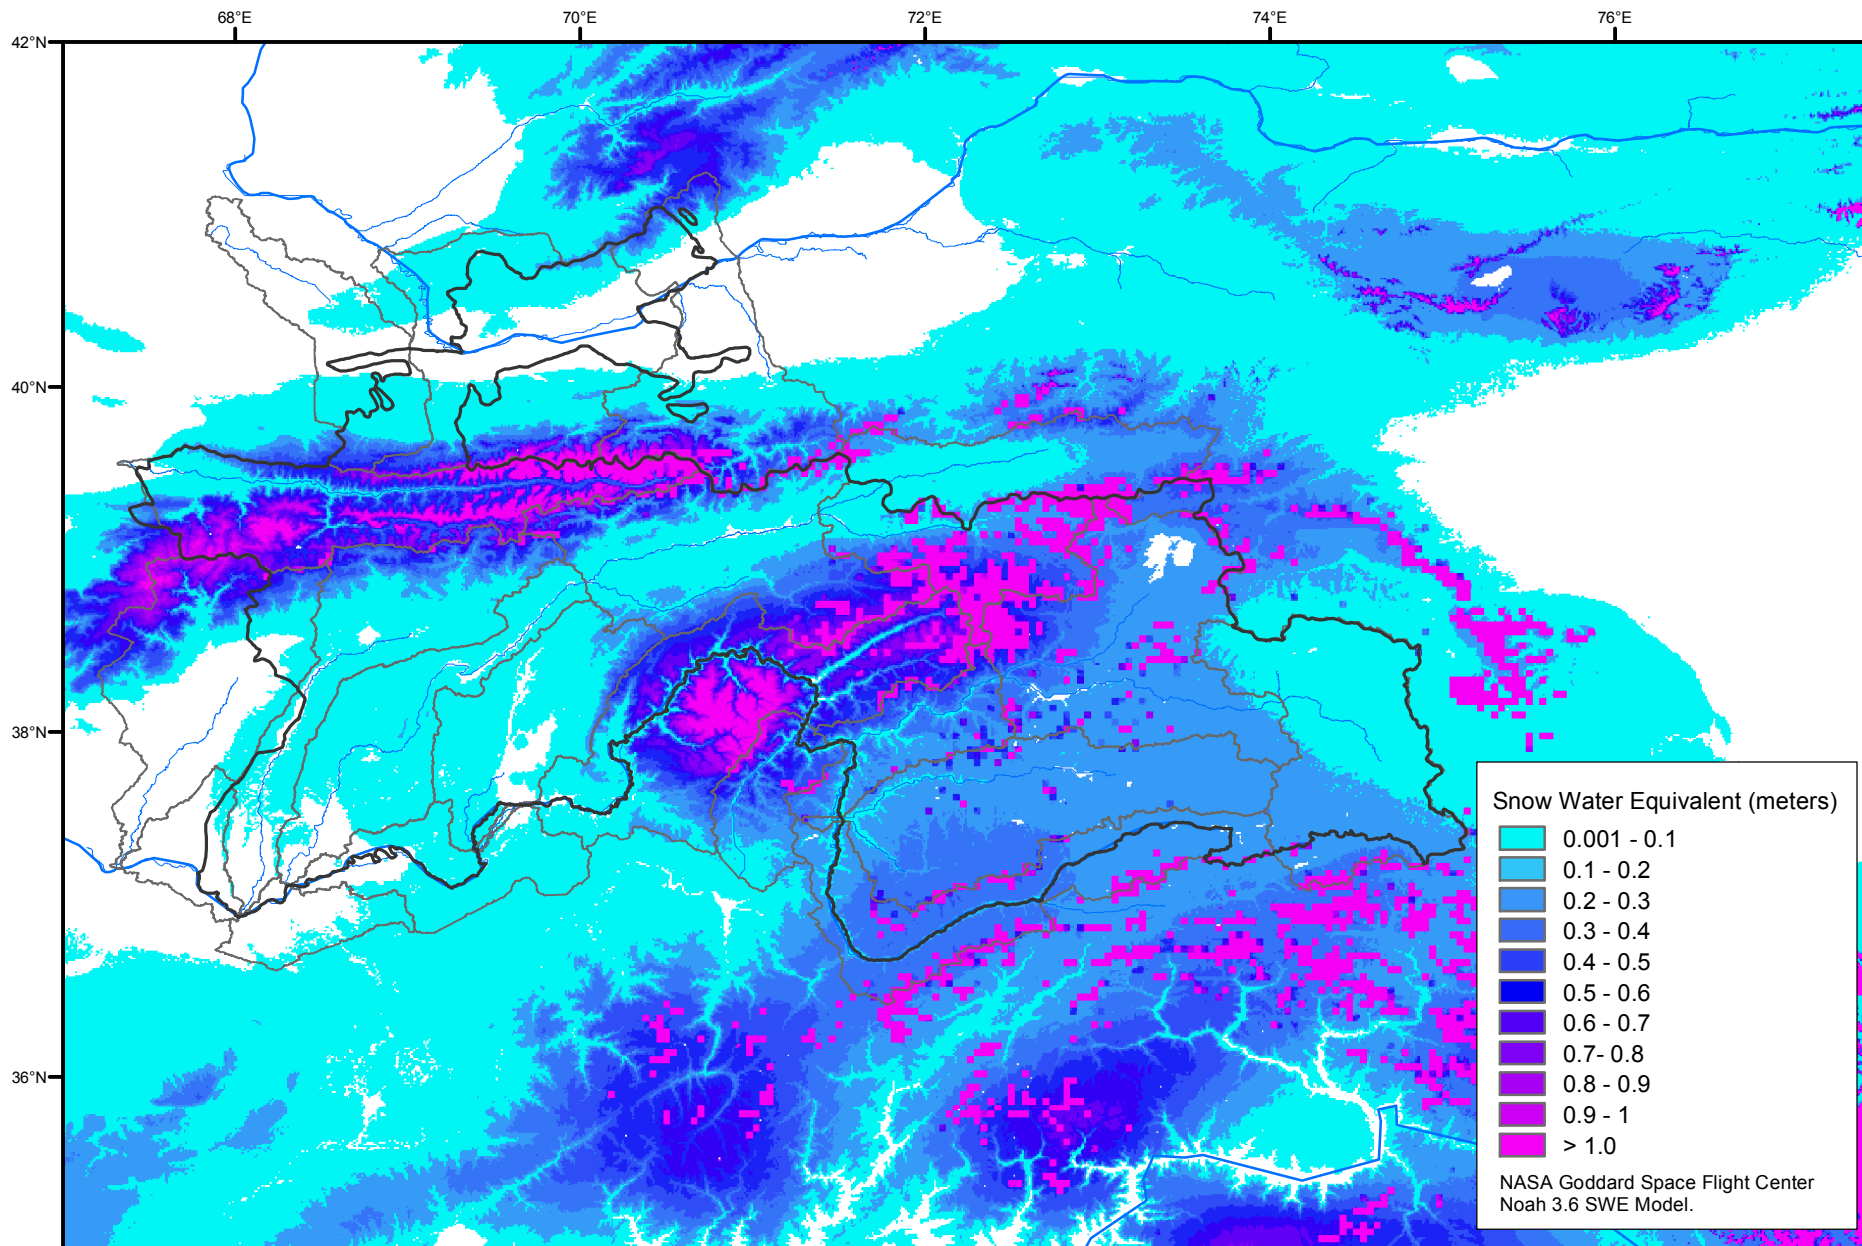

Snow Water Equivalent by Basin

March 01, 2007

Map created by USGS/EROS