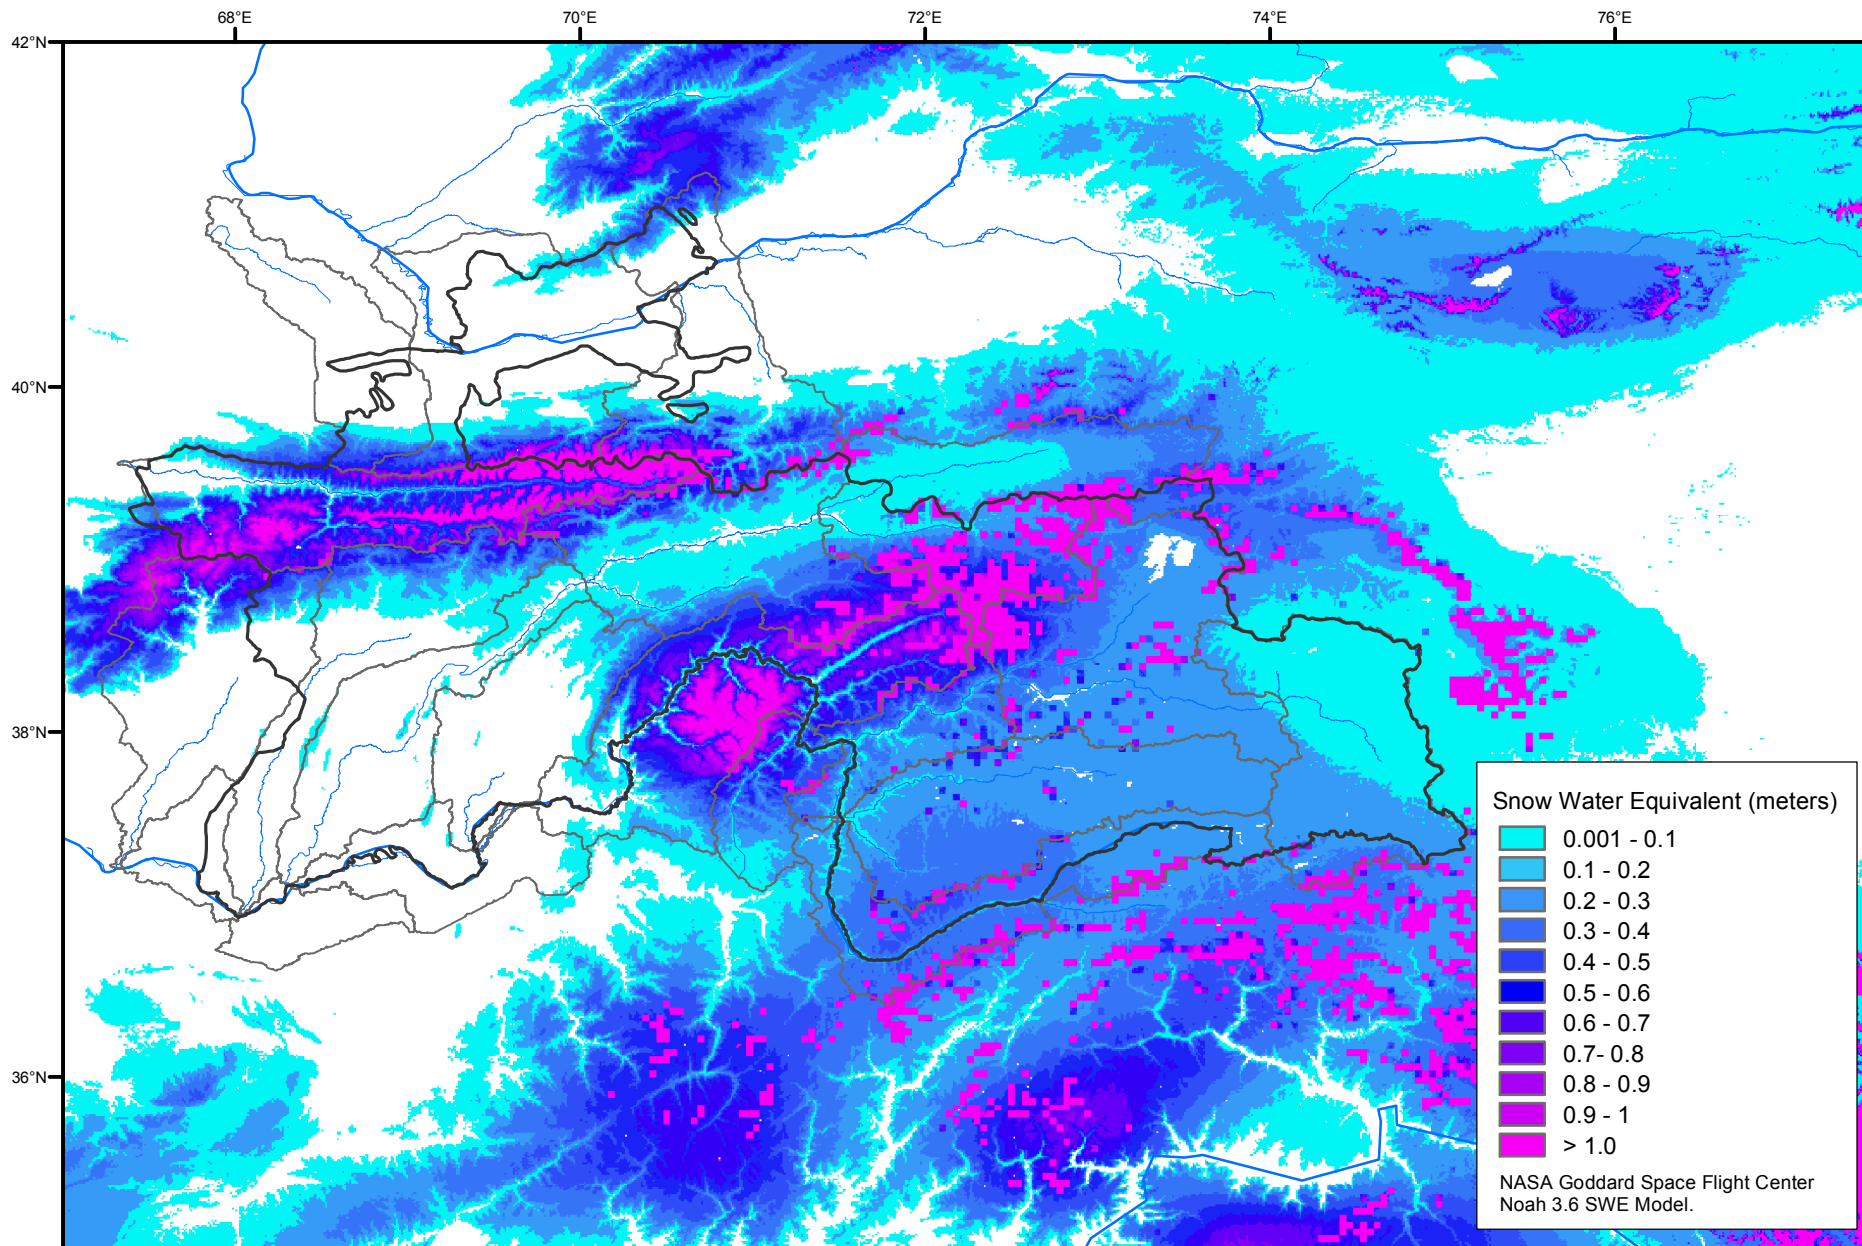

Snow Water Equivalent by Basin

March 08, 2007

Map created by USGS/EROS