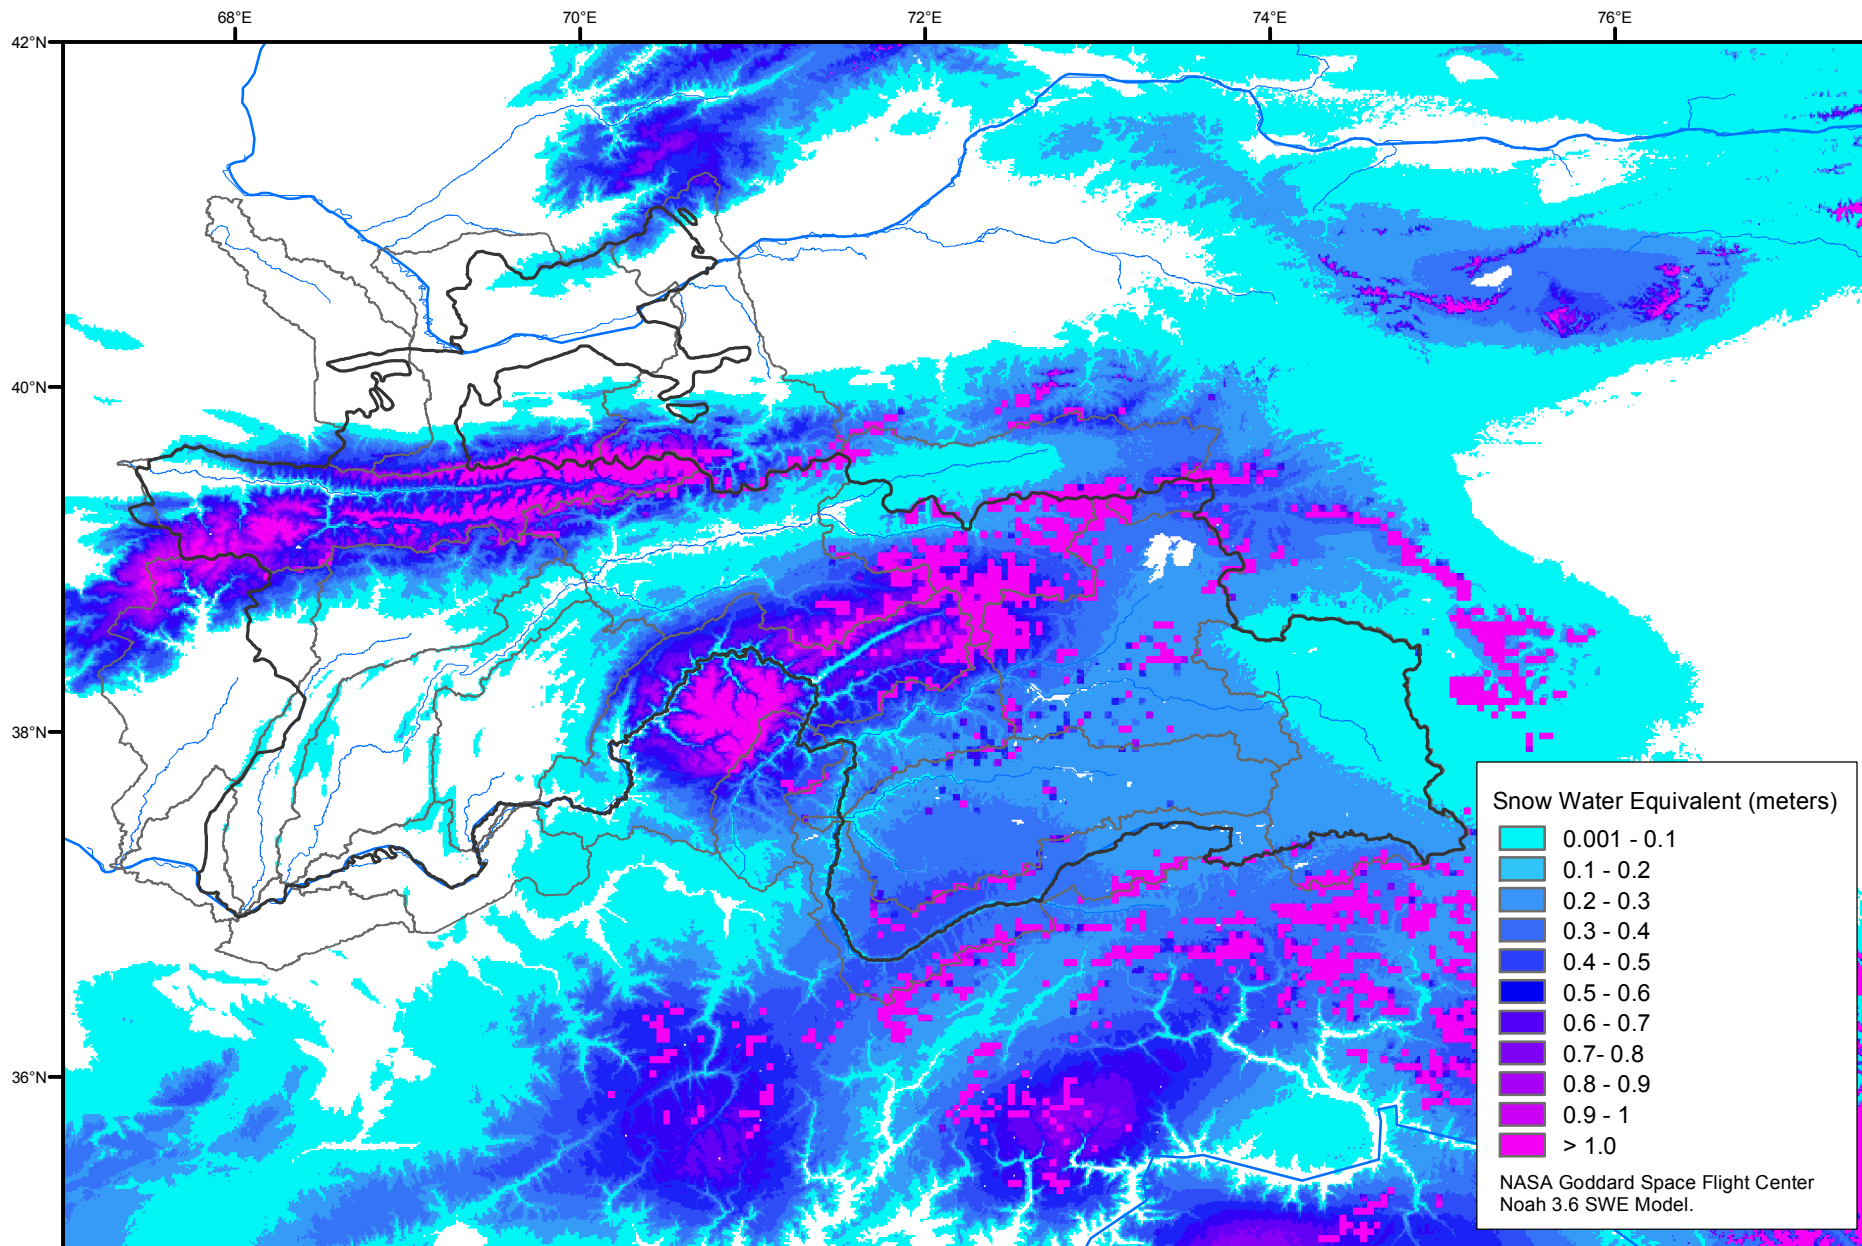

# Snow Water Equivalent by Basin

March 12, 2007

Map created by USGS/EROS