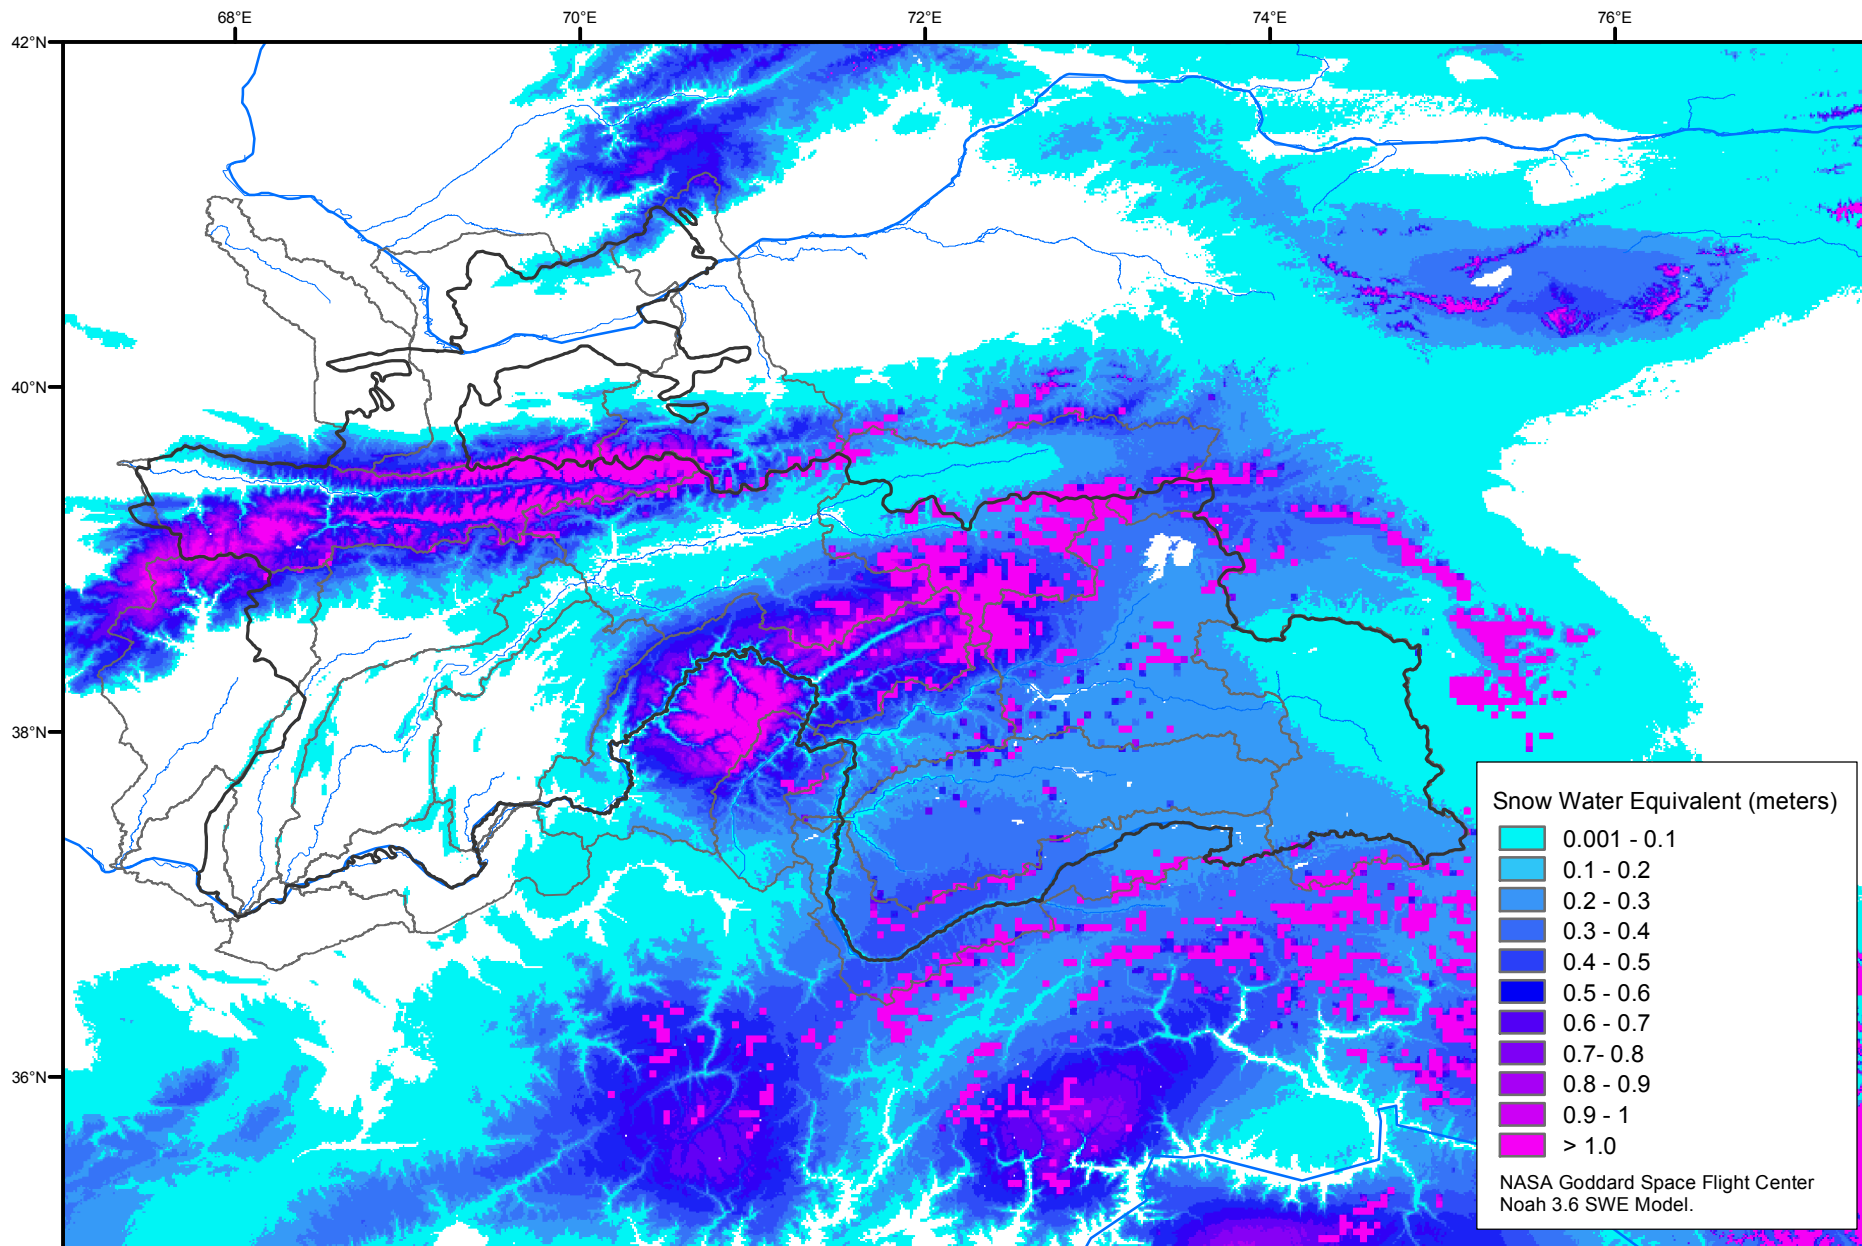

Snow Water Equivalent by Basin

March 13, 2007

Map created by USGS/EROS