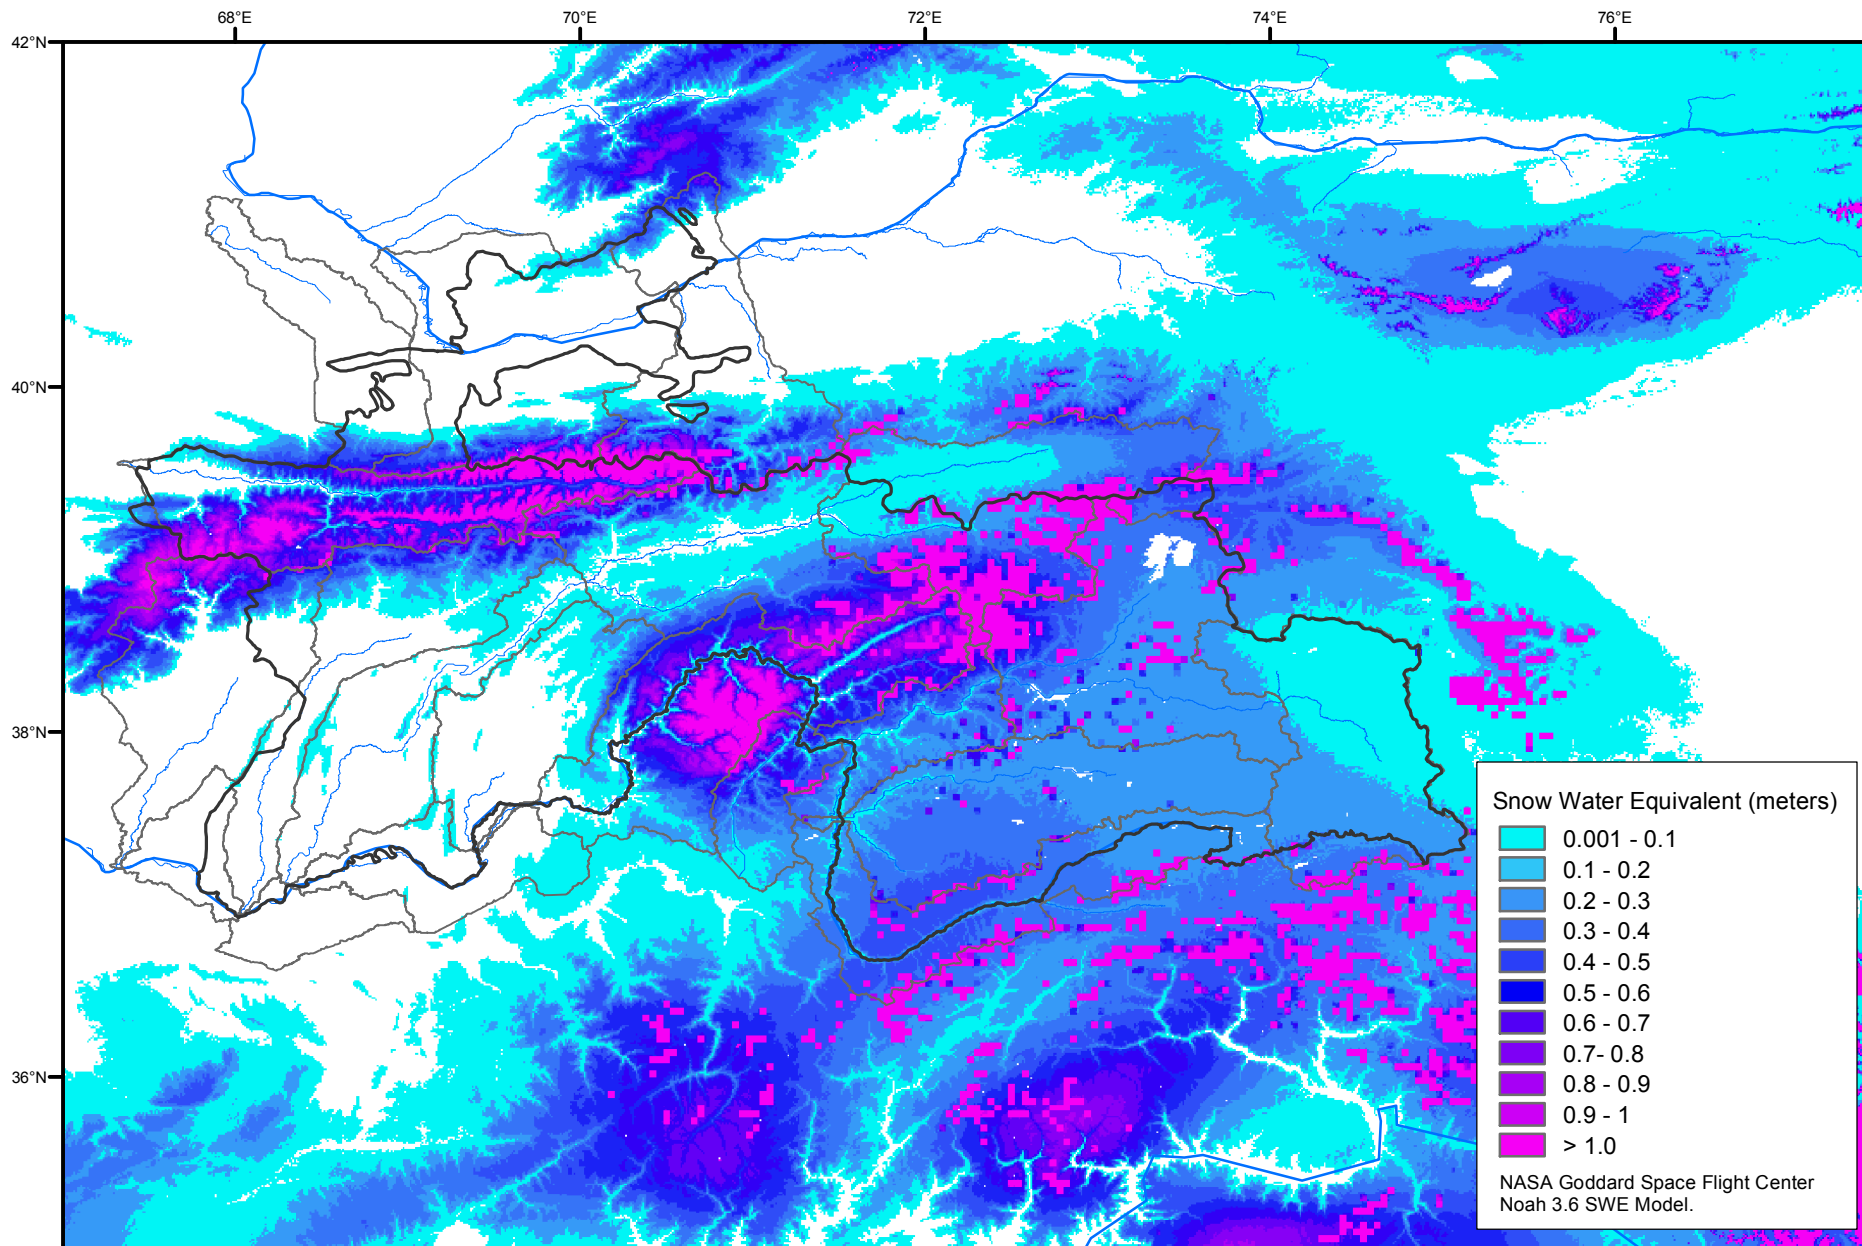

Snow Water Equivalent by Basin

March 14, 2007

Map created by USGS/EROS