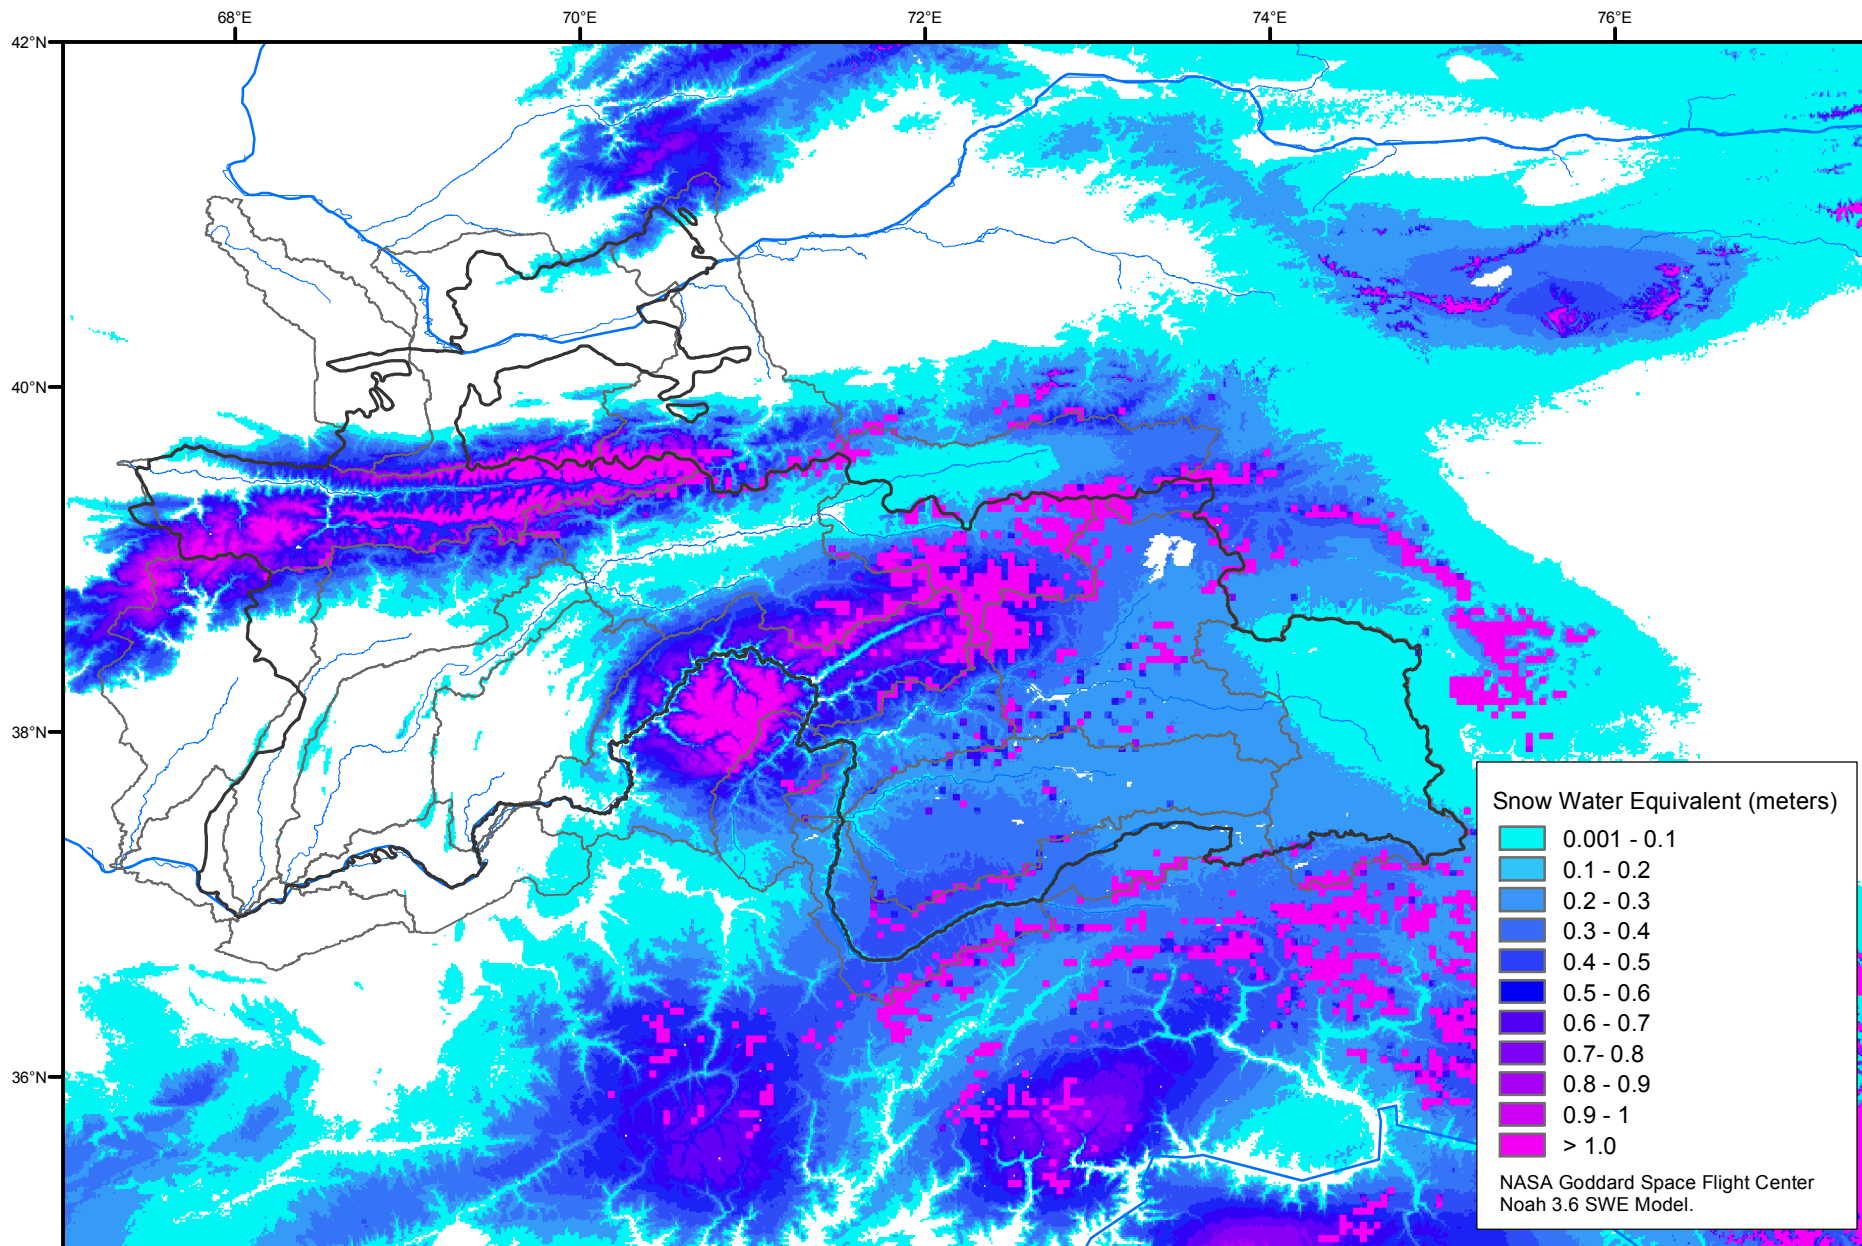

Snow Water Equivalent by Basin

March 15, 2007

Map created by USGS/EROS