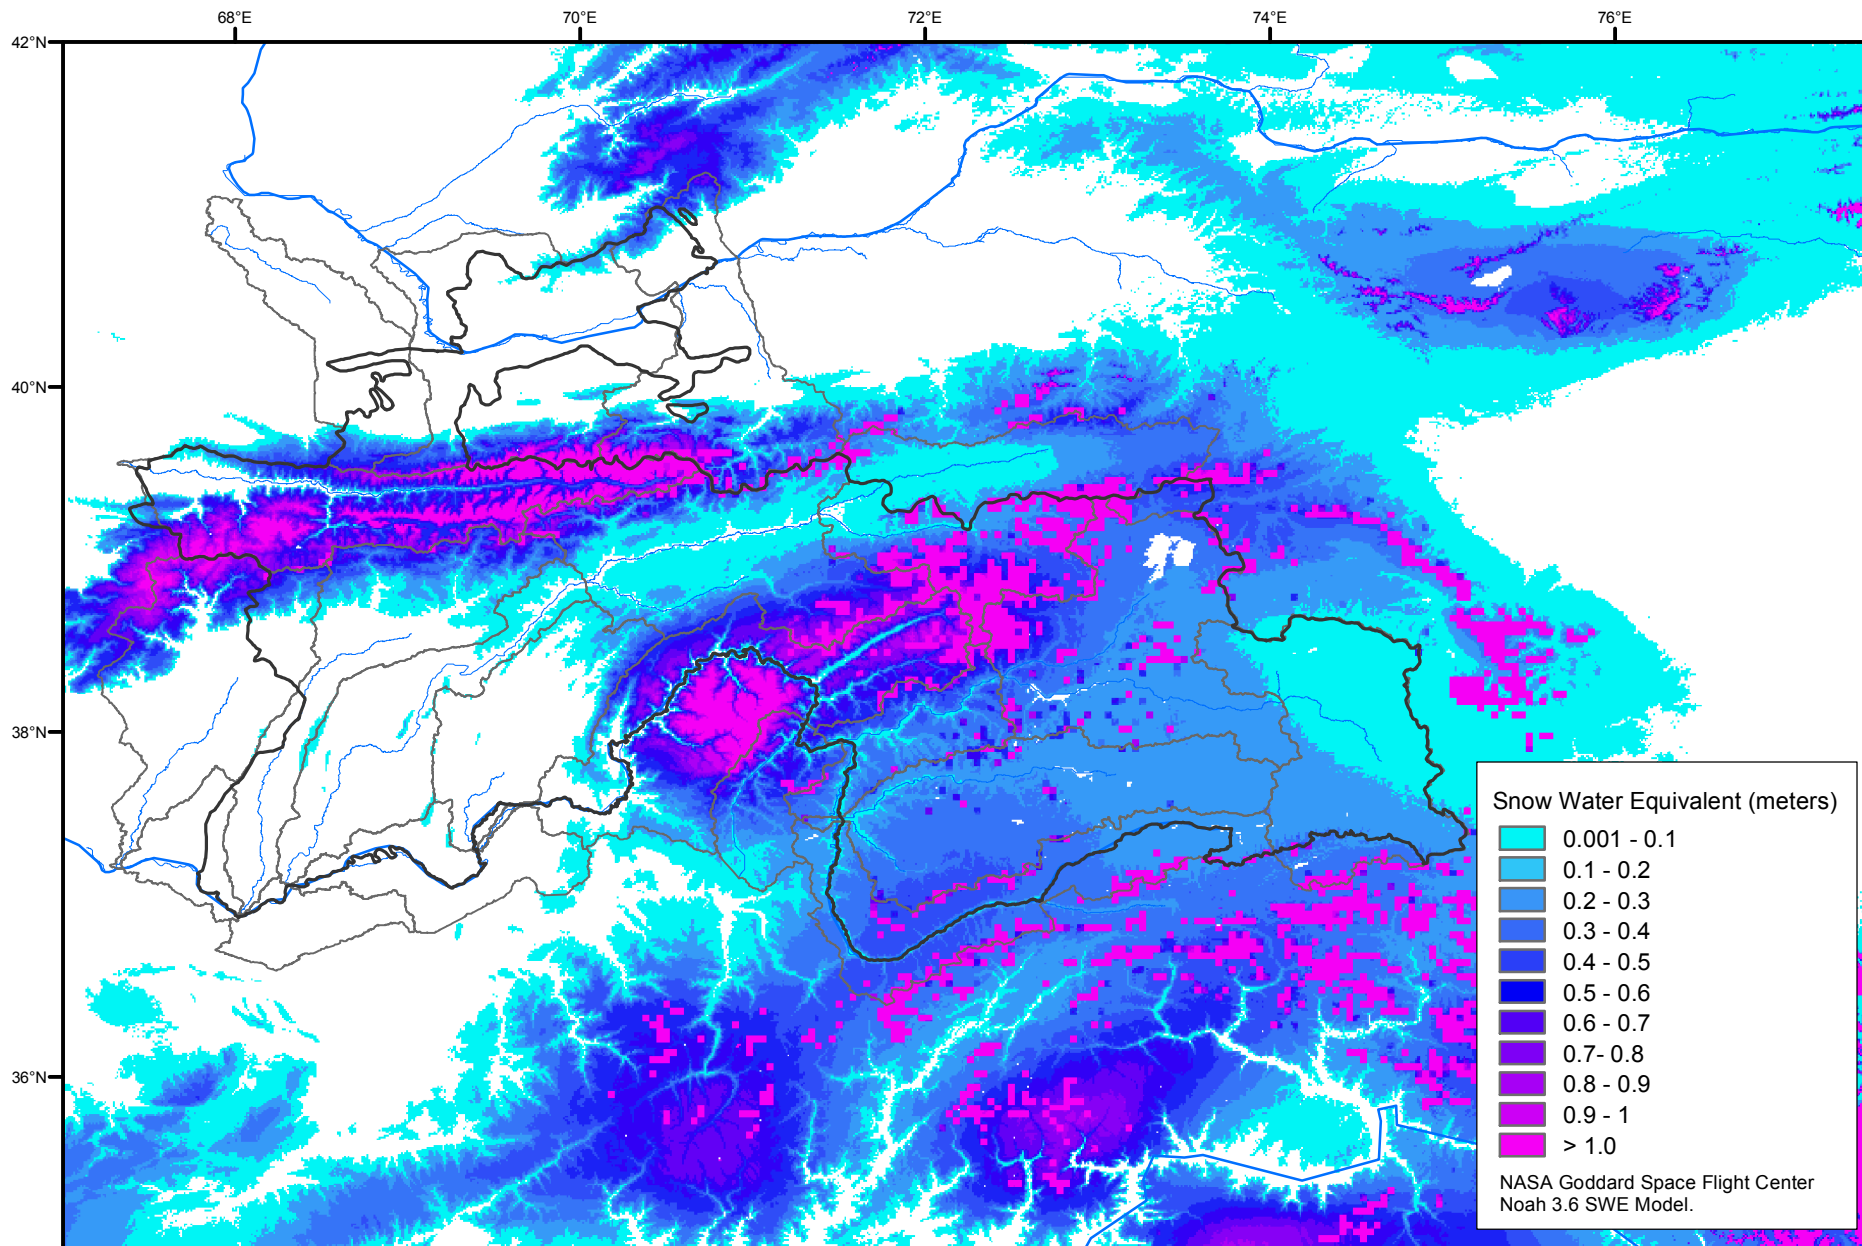

Snow Water Equivalent by Basin

March 17, 2007

Map created by USGS/EROS