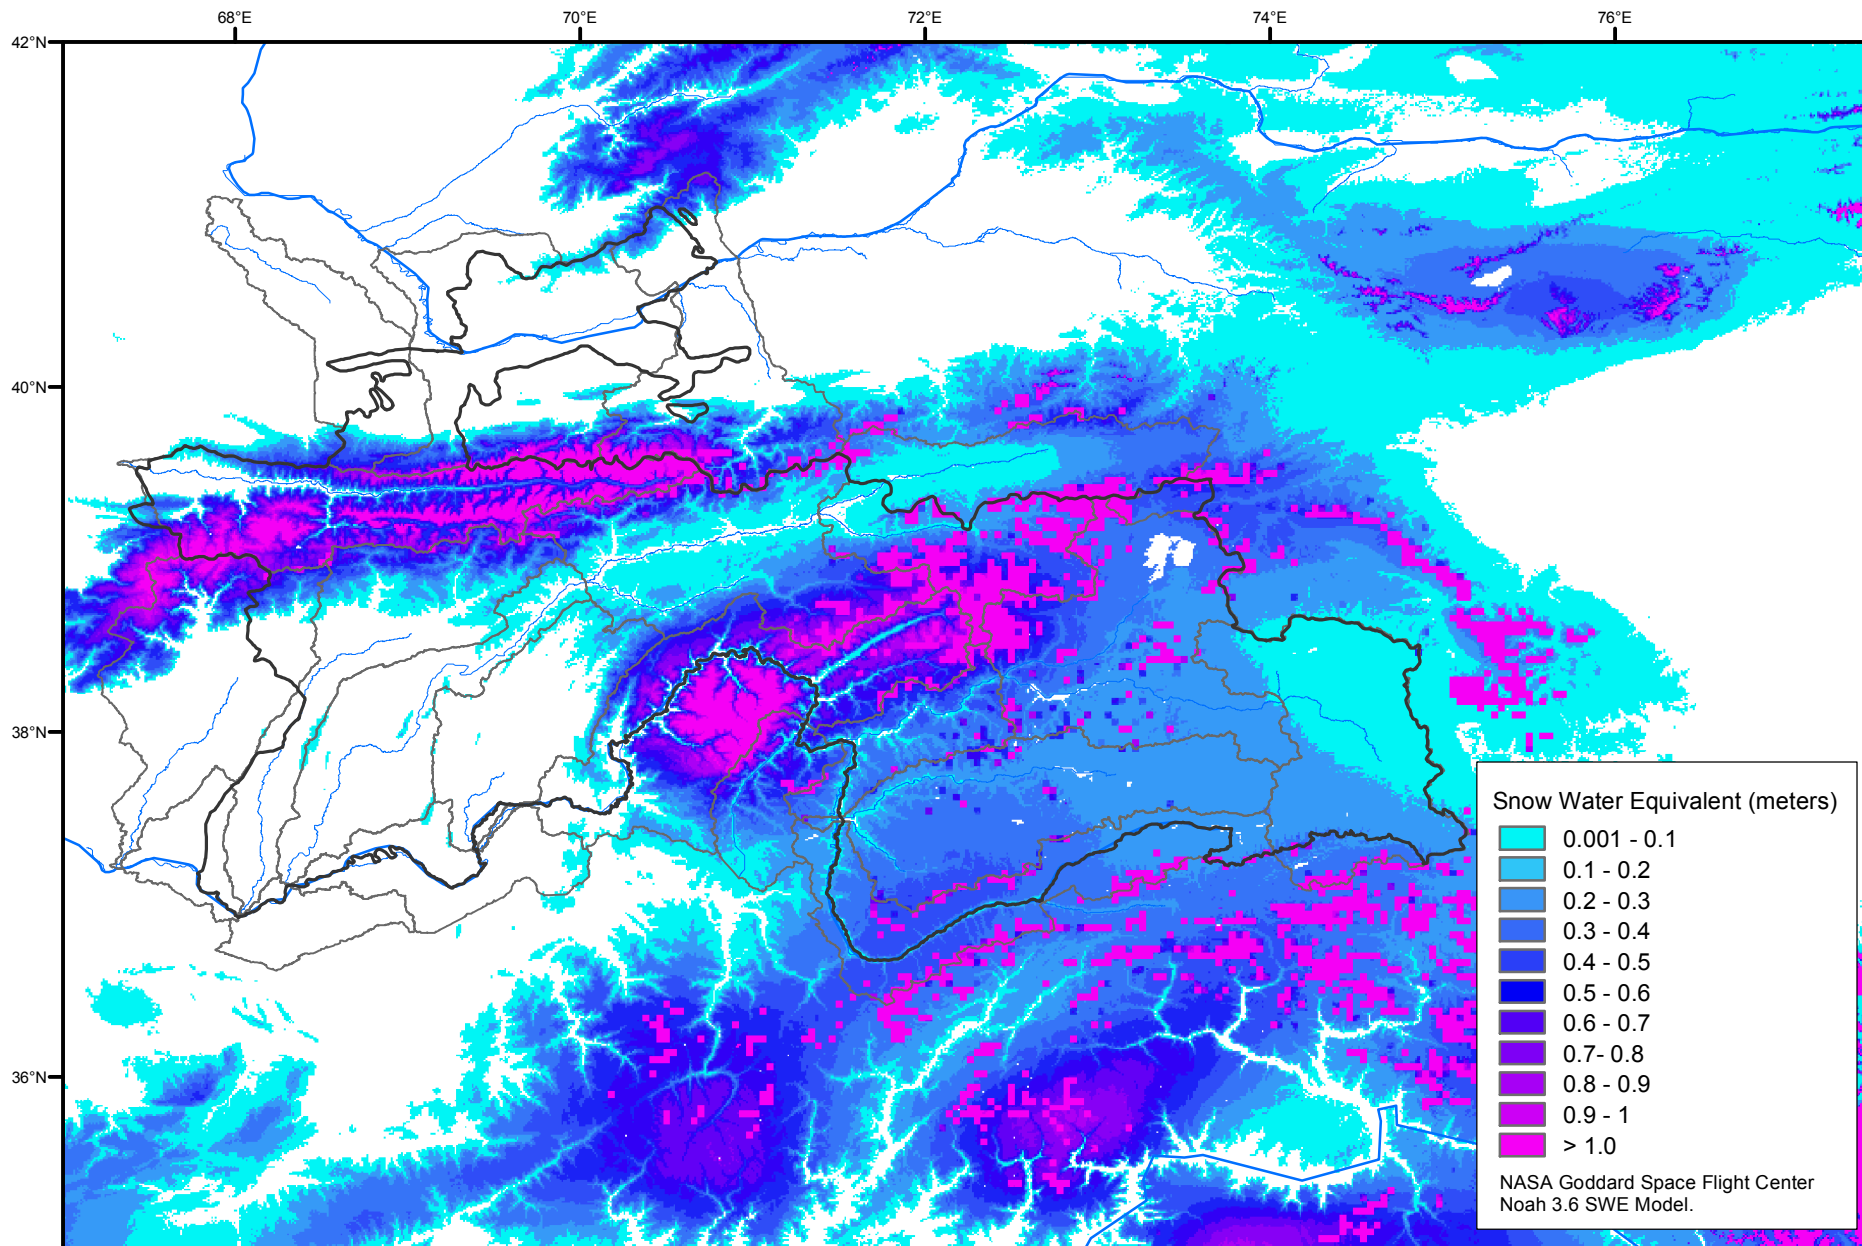

# Snow Water Equivalent by Basin

March 18, 2007

Map created by USGS/EROS