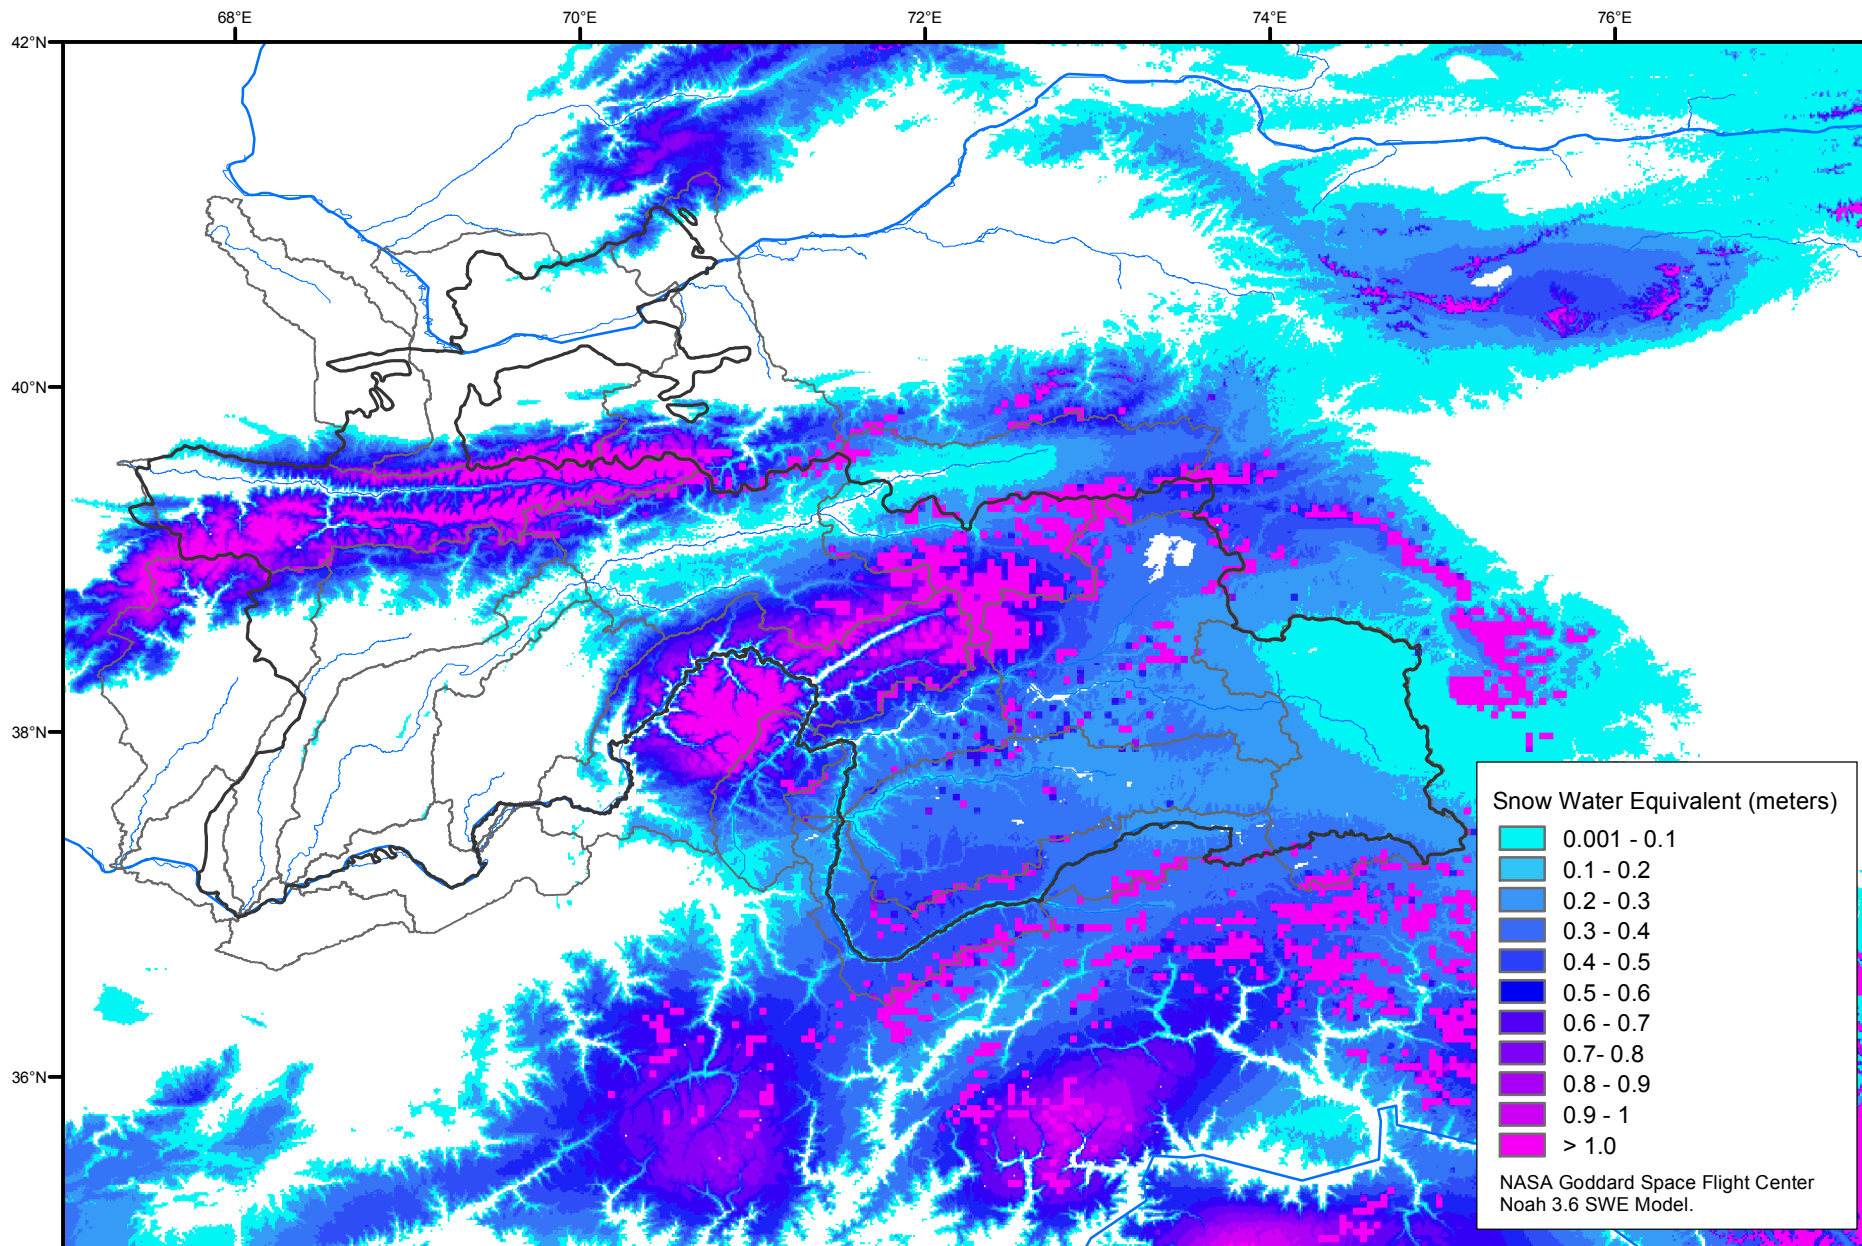

# Snow Water Equivalent by Basin

March 24, 2007

Map created by USGS/EROS