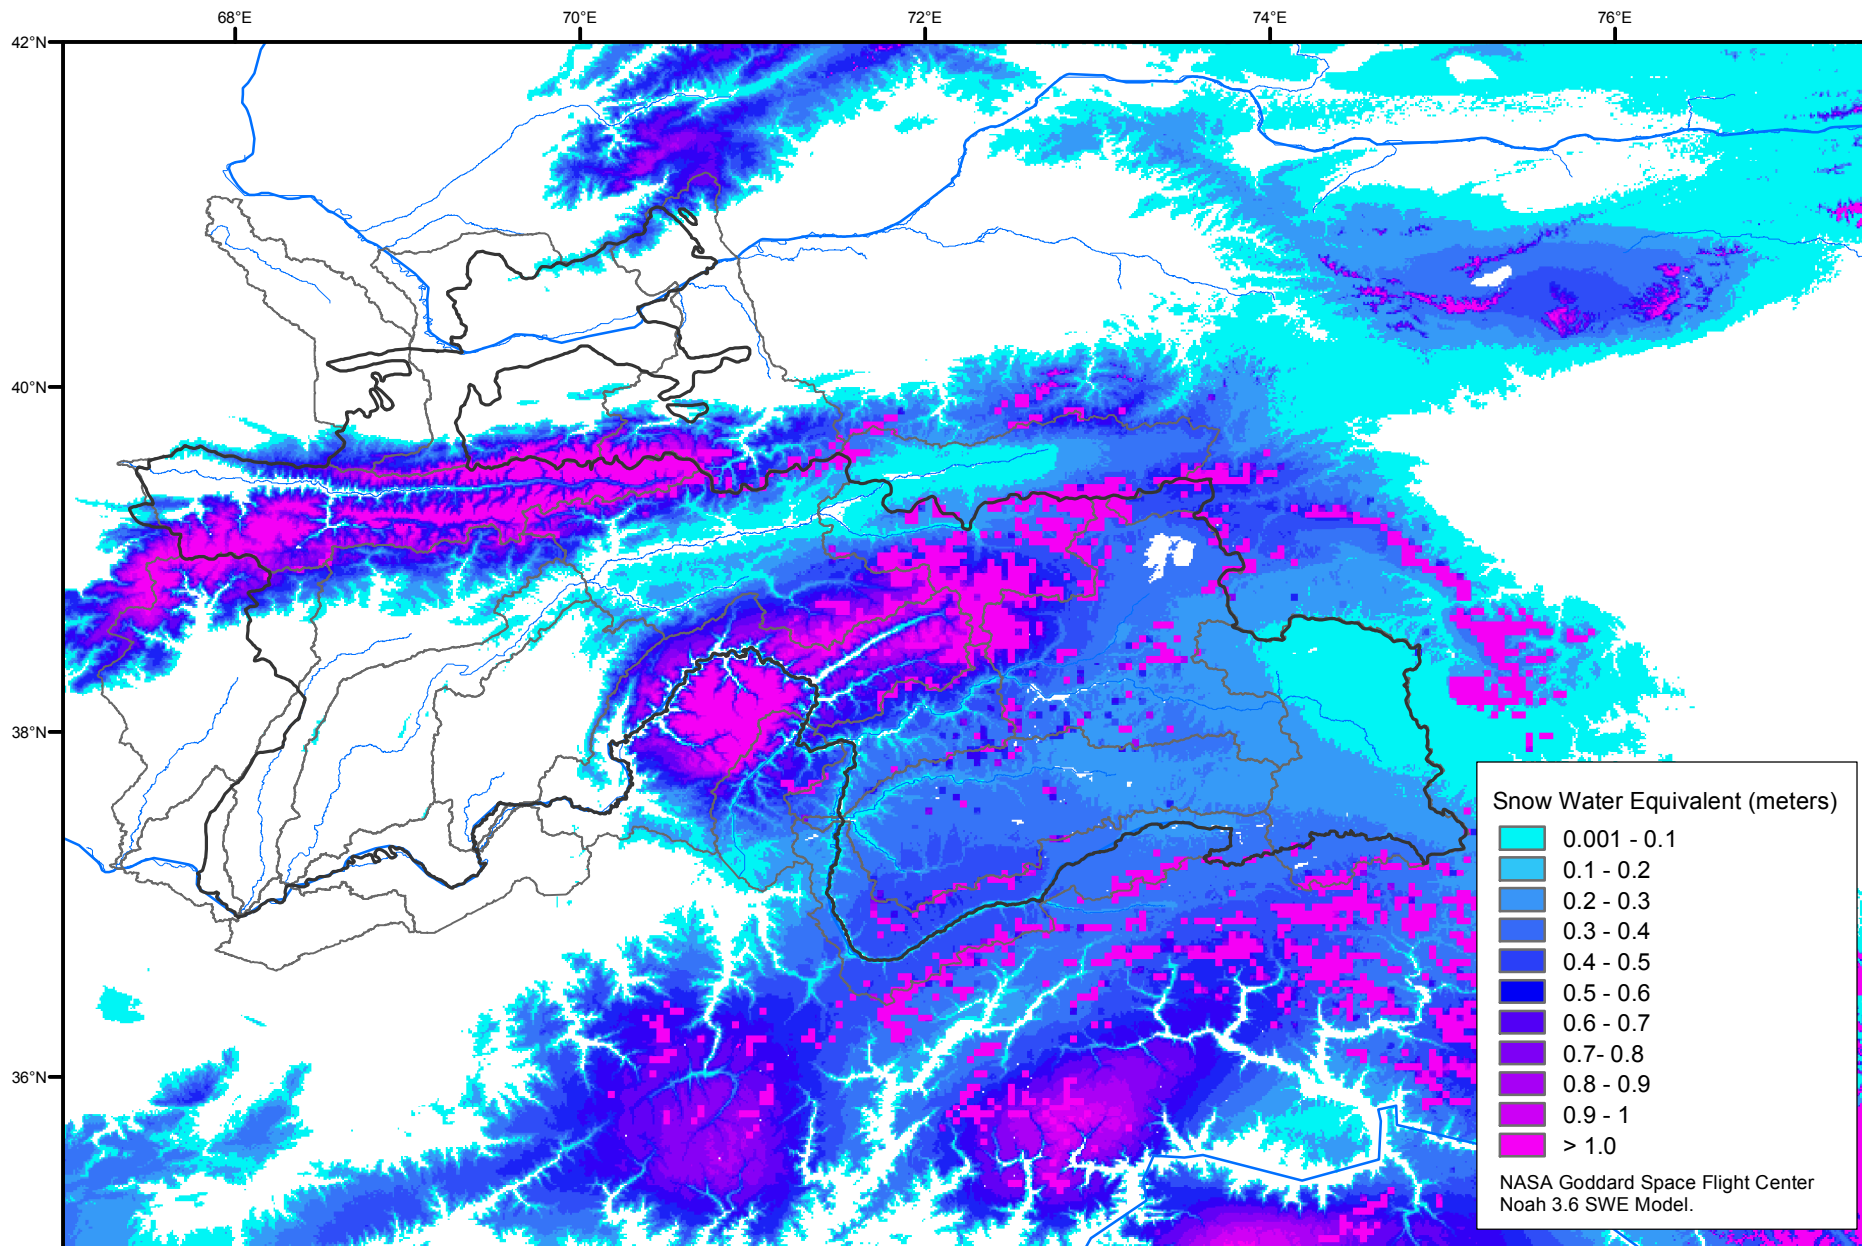

Snow Water Equivalent by Basin

March 26, 2007

Map created by USGS/EROS