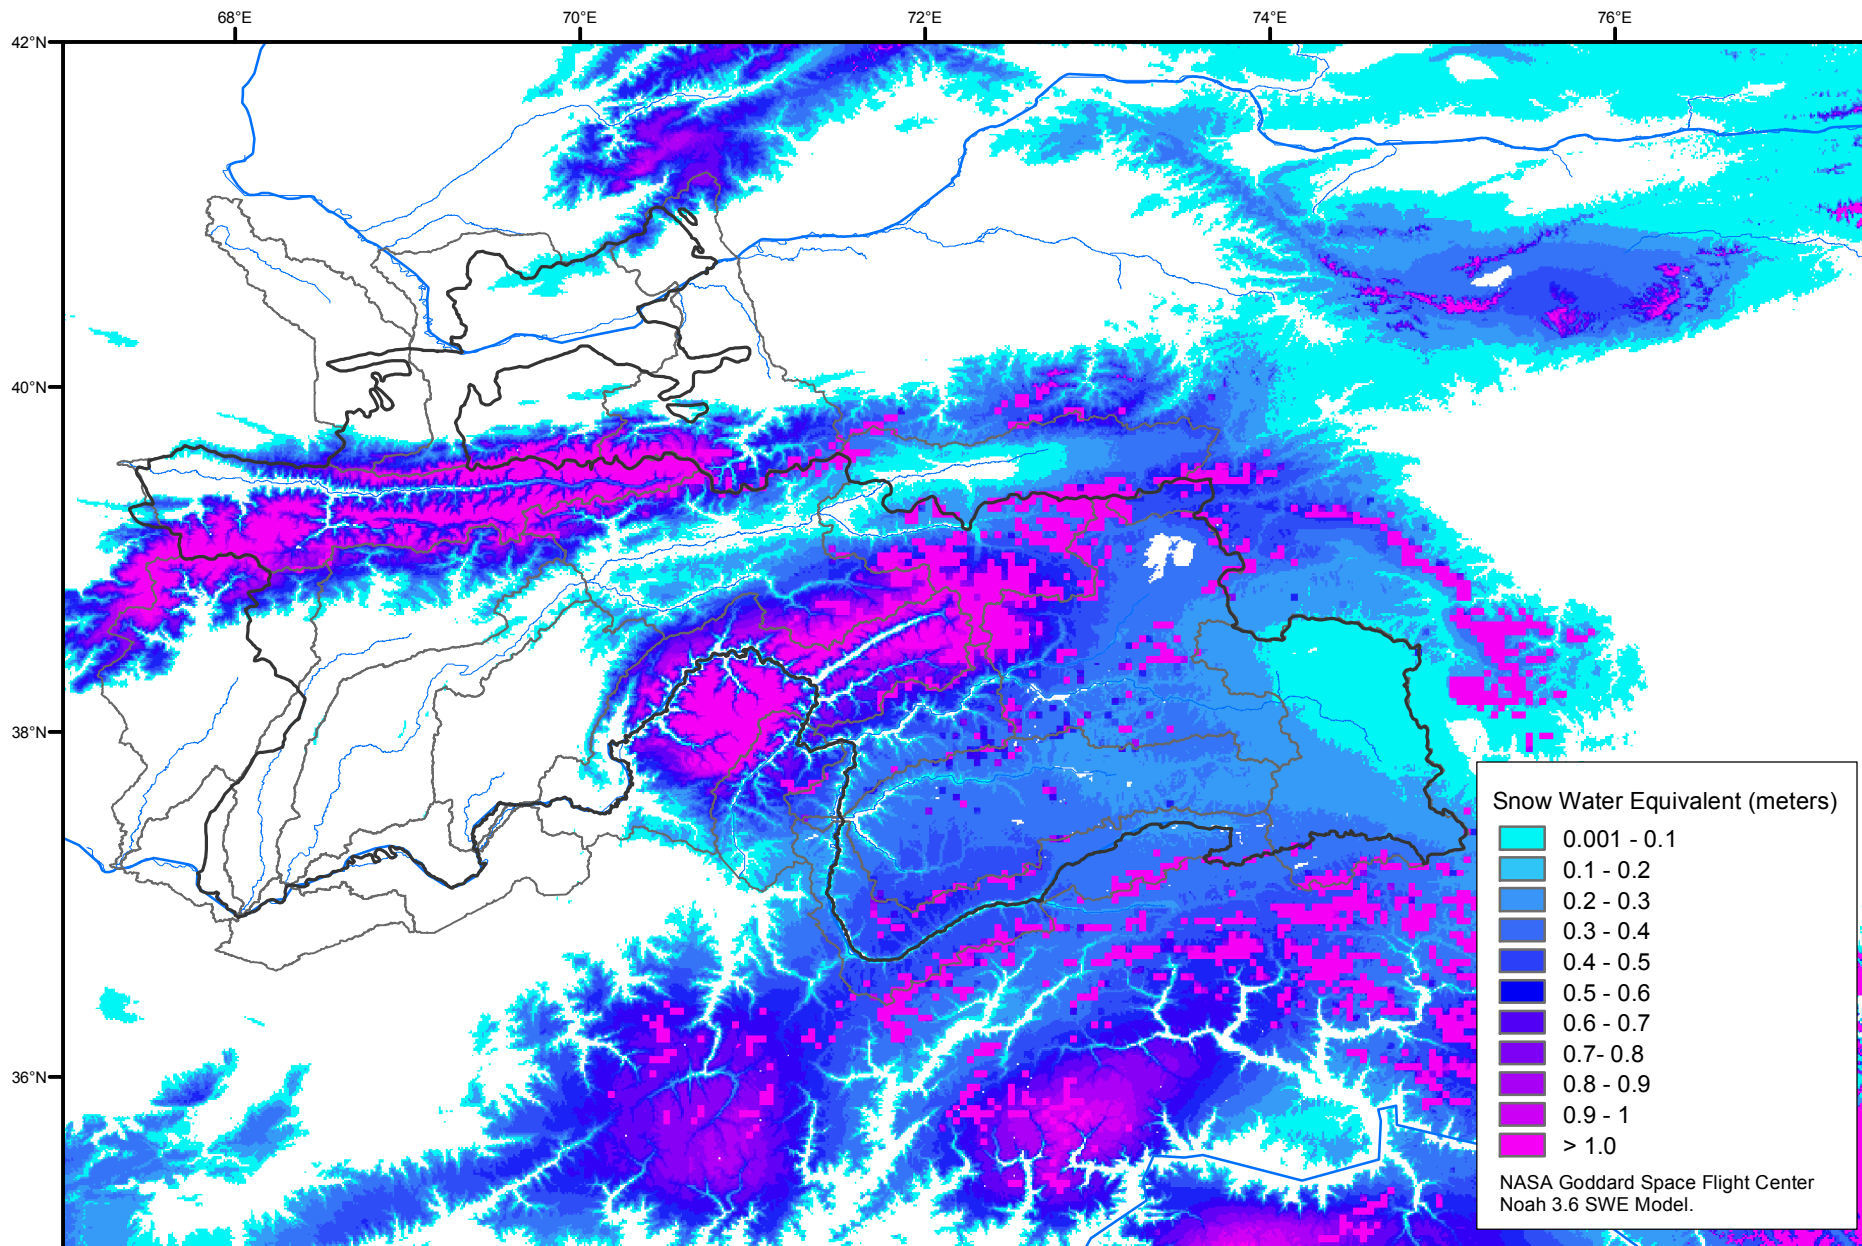

Snow Water Equivalent by Basin

March 29, 2007

Map created by USGS/EROS