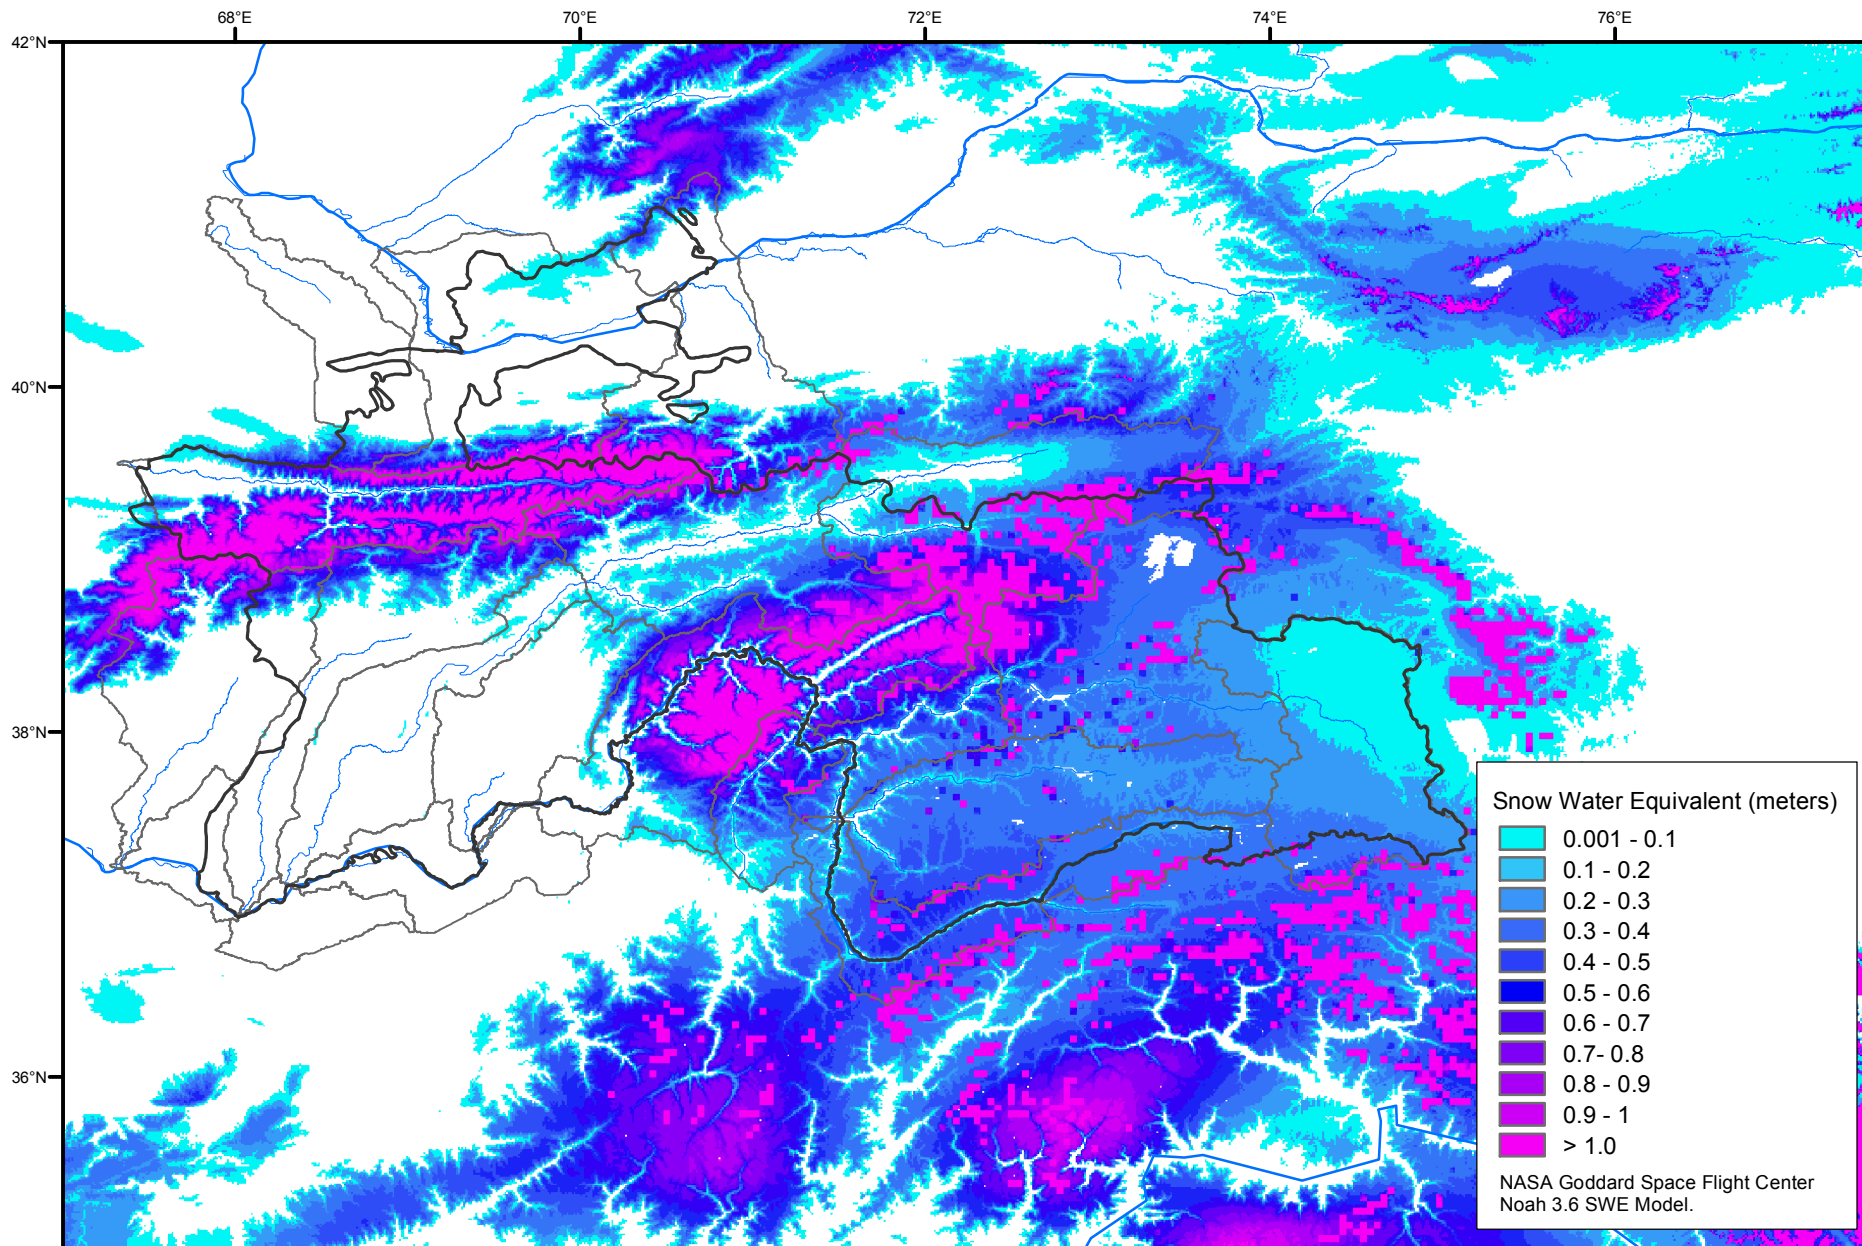

Snow Water Equivalent by Basin

March 30, 2007

Map created by USGS/EROS